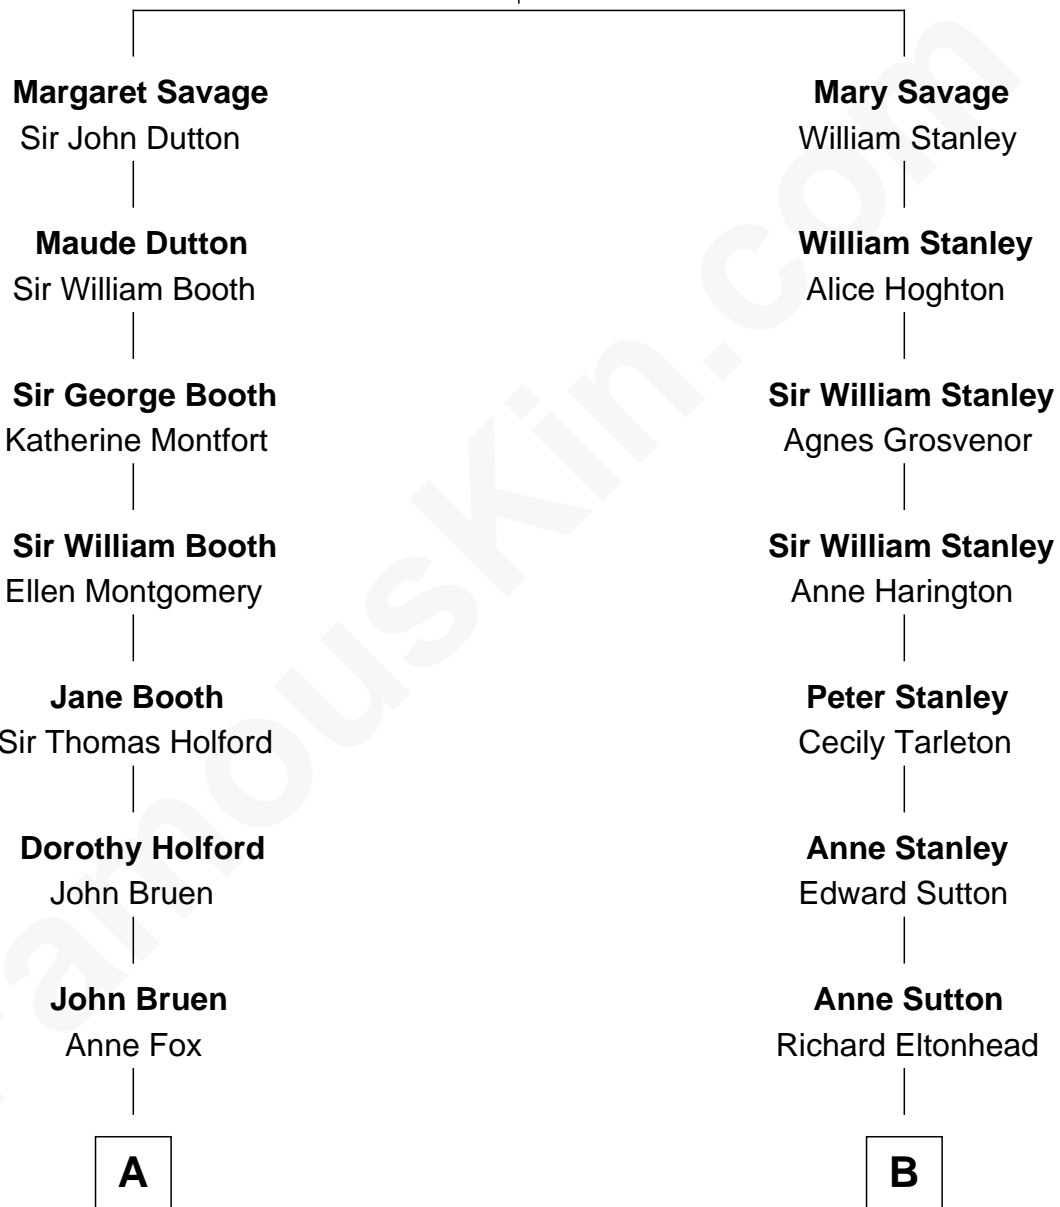

FamousKin.com Relationship Chart of

Abraham Baldwin

Signer of the U.S. Constitution

12th cousin 2 times removed of

Henry Lloyd

40th Governor of Maryland

Sir John Savage
Maud de Swinnerton

A

Obadiah Bruen

Sarah Seeley

Mary Bruen

John Baldwin

Abigail Baldwin

Samuel Baldwin

Timothy Baldwin

Bathsheba Stone

Michael Baldwin

Lucy Dudley

Abraham Baldwin

Signer of the U.S. Constitution

B

Alice Eltonhead

Henry Corbin

Ann Corbin