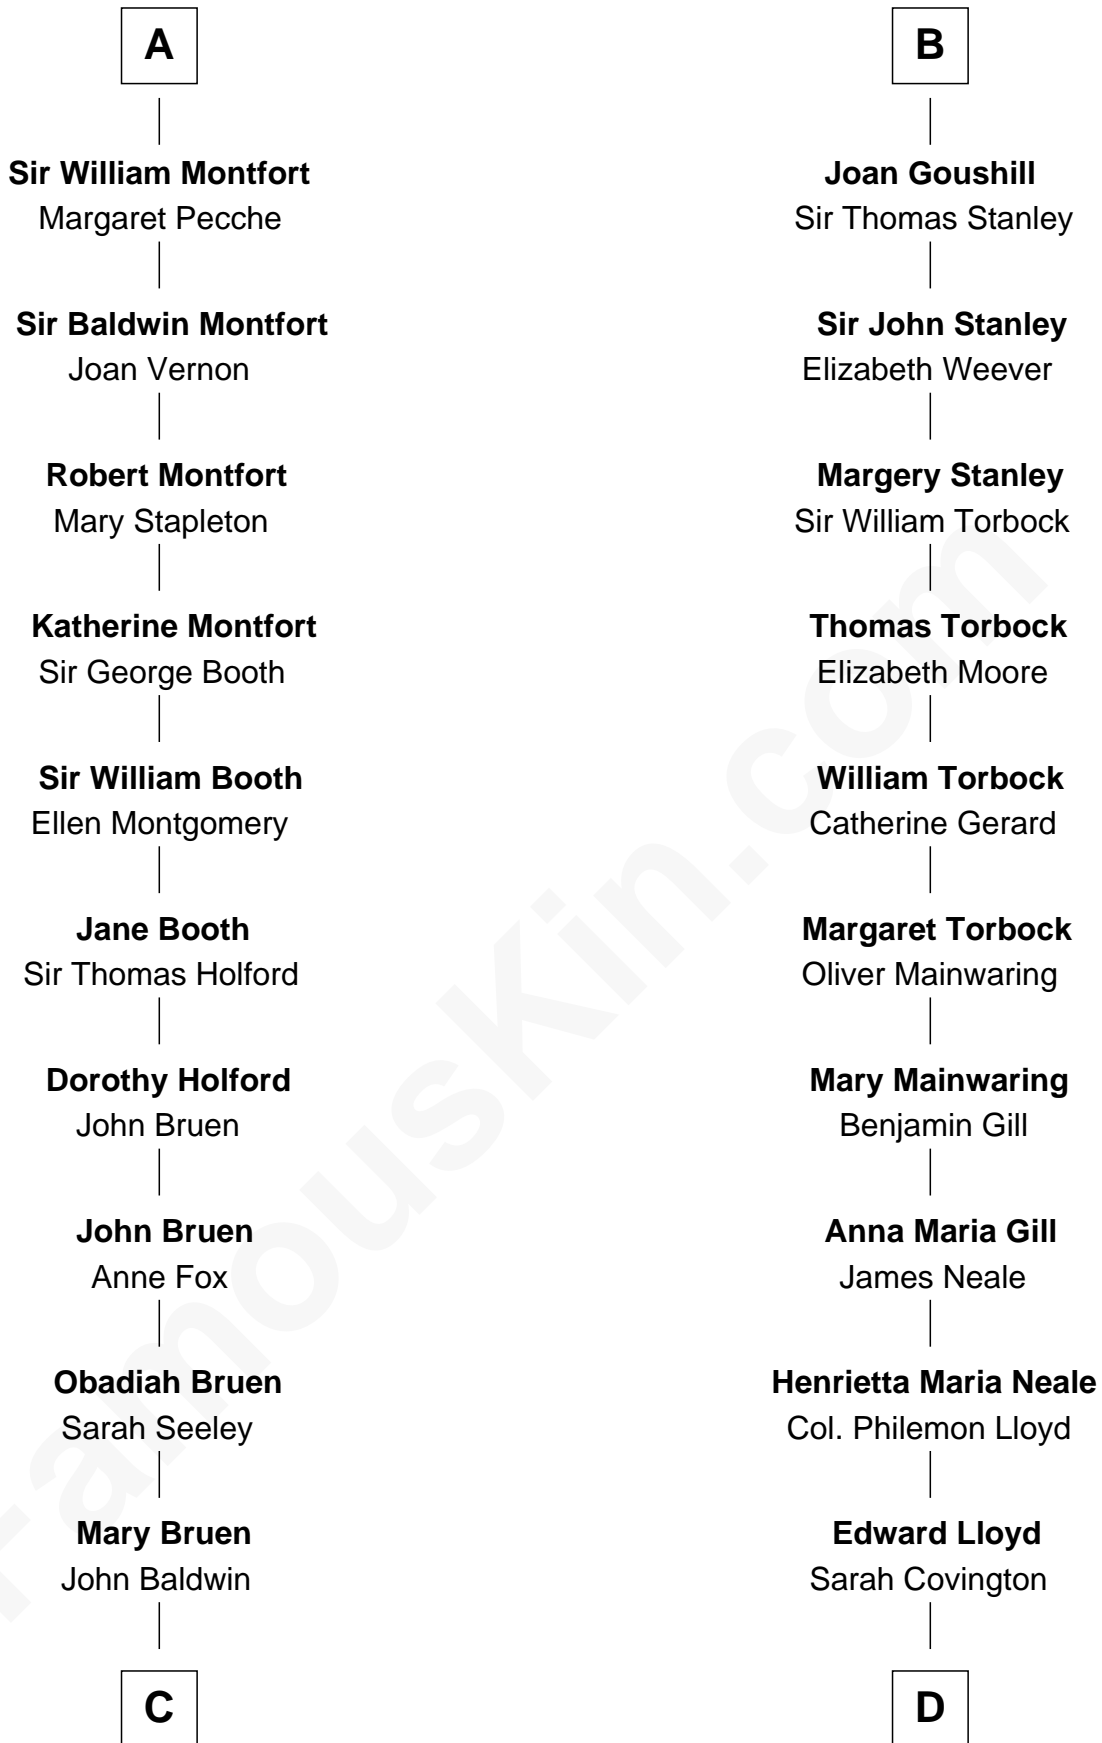

# FamousKin.com Relationship Chart of

**Abraham Baldwin**

*Signer of the U.S. Constitution*

20th cousin 1 time removed of

**Henry Lloyd**

*40th Governor of Maryland*

**Richard de Clare**  
Amice of Gloucester

**C**

**Abigail Baldwin**

Samuel Baldwin

**Timothy Baldwin**

Bathsheba Stone

**Michael Baldwin**

Lucy Dudley

**Abraham Baldwin**

*Signer of the U.S. Constitution*

**D**

**Col. Edward Lloyd**

Anne Rousby

**Col. Edward Lloyd**

Elizabeth Tayloe

**Col. Edward Lloyd**

Sally Scott Murray