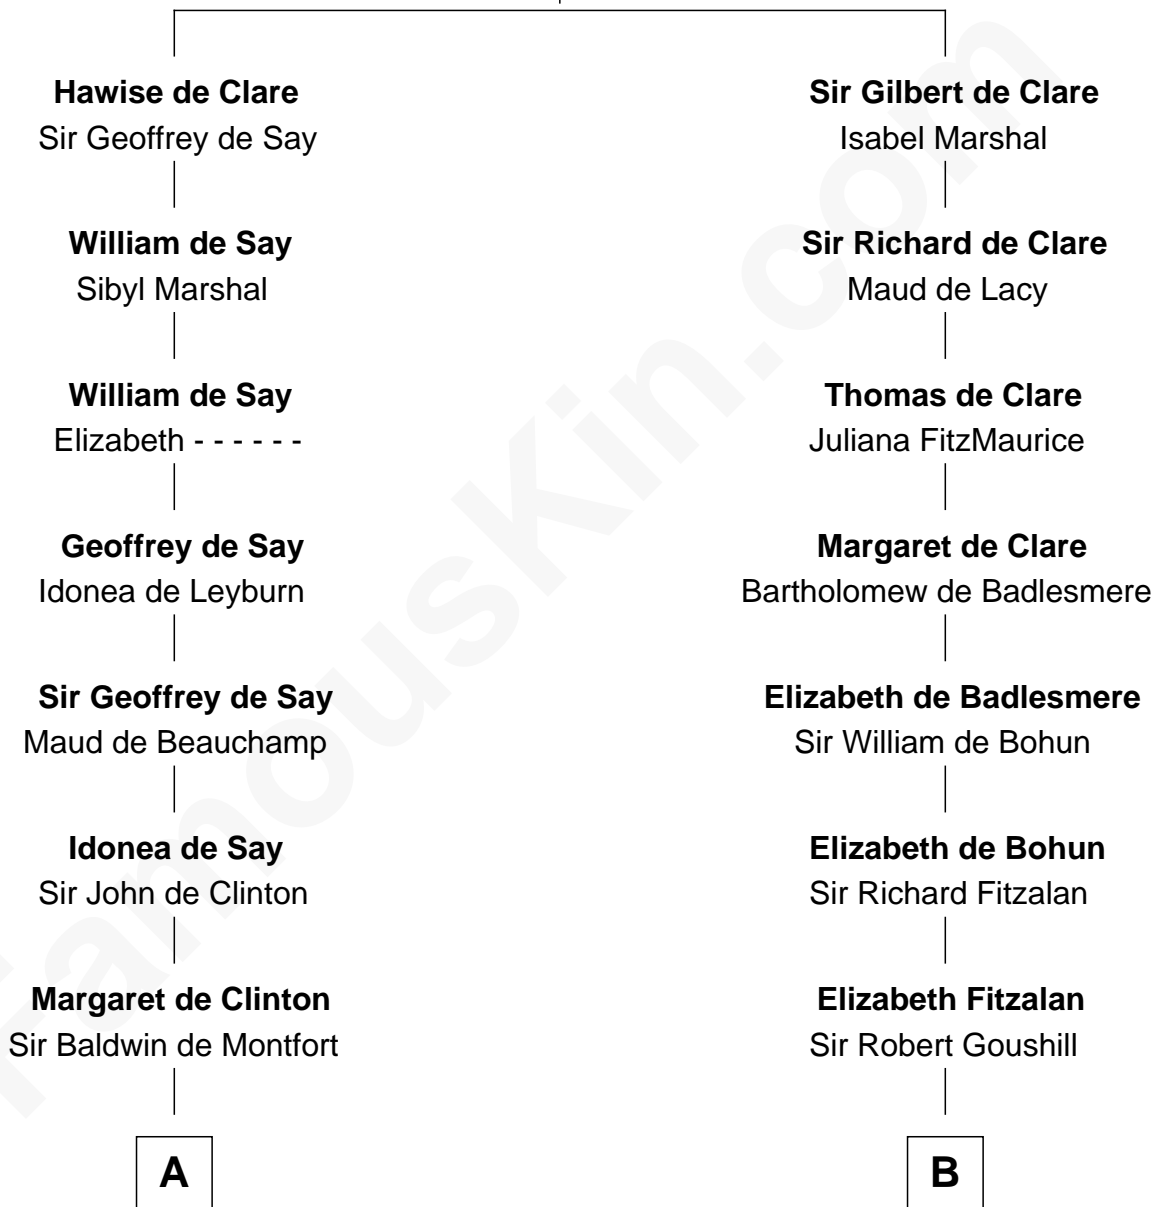

# FamousKin.com Relationship Chart of

**Abraham Baldwin**

*Signer of the U.S. Constitution*

20th cousin 1 time removed of

**Henry Lloyd**

*40th Governor of Maryland*

**Richard de Clare**  
Amice of Gloucester

**C**

**Abigail Baldwin**

Samuel Baldwin

**Timothy Baldwin**

Bathsheba Stone

**Michael Baldwin**

Lucy Dudley

**Abraham Baldwin**

*Signer of the U.S. Constitution*

**D**

**Col. Edward Lloyd**

Anne Rousby

**Col. Edward Lloyd**

Elizabeth Tayloe

**Col. Edward Lloyd**

Sally Scott Murray