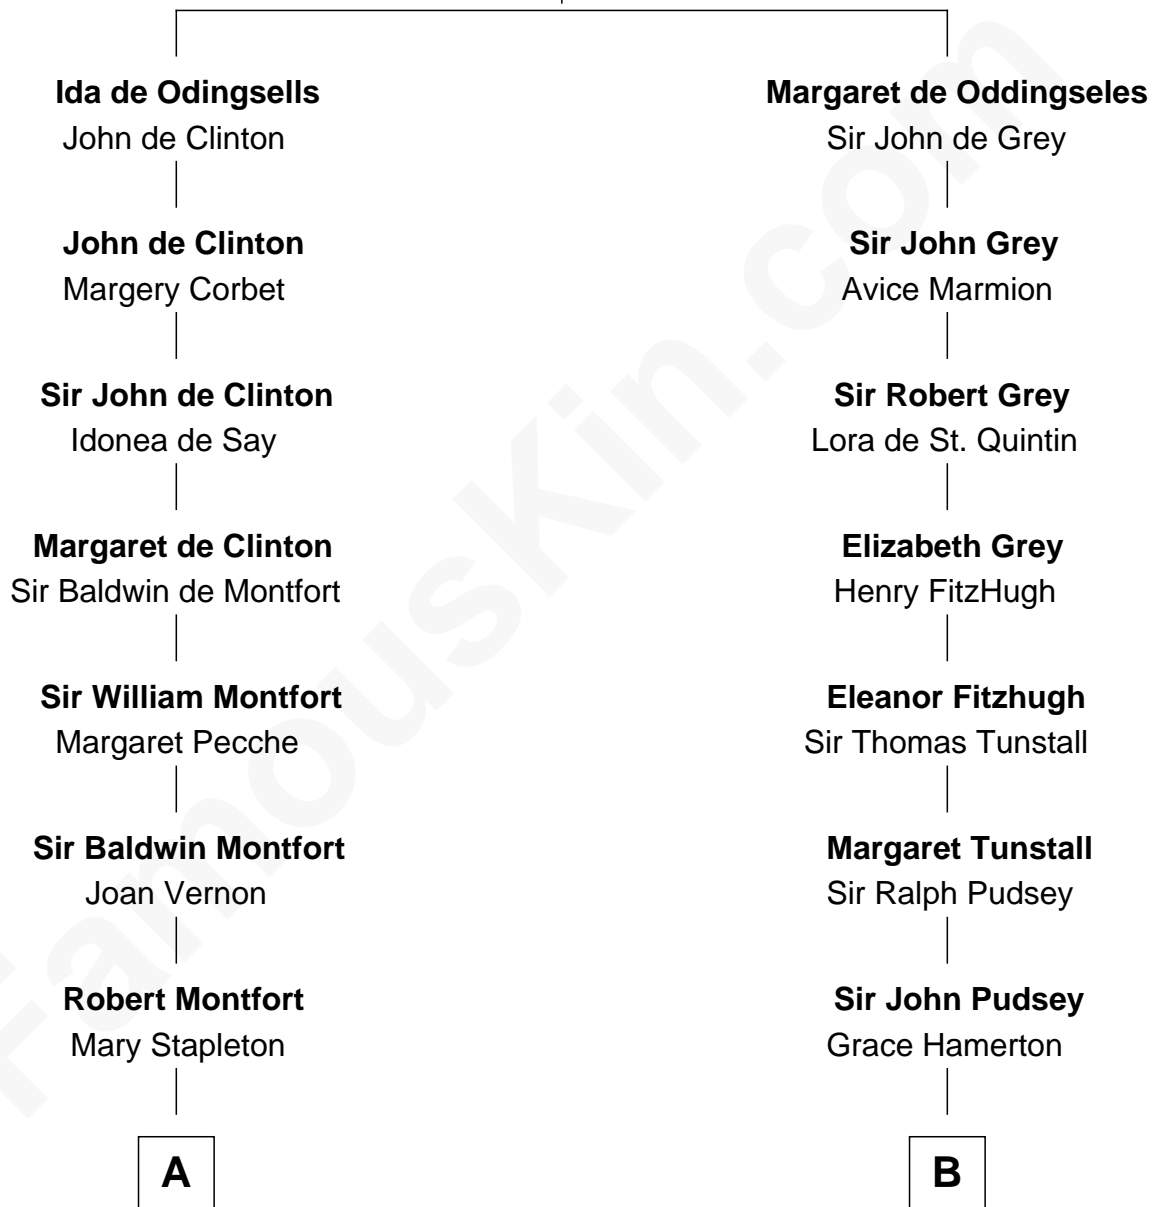

## Relationship Chart of

### Abraham Baldwin

*Signer of the U.S. Constitution*

17th cousin 4 times removed of

### Henry Lloyd

*40th Governor of Maryland*

**William de Odingsells**

Ela FitzWalter

**C**

|  
**John Tayloe**  
Rebecca Plater

|  
**Elizabeth Tayloe**  
Col. Edward Lloyd

|  
**Col. Edward Lloyd**  
Sally Scott Murray