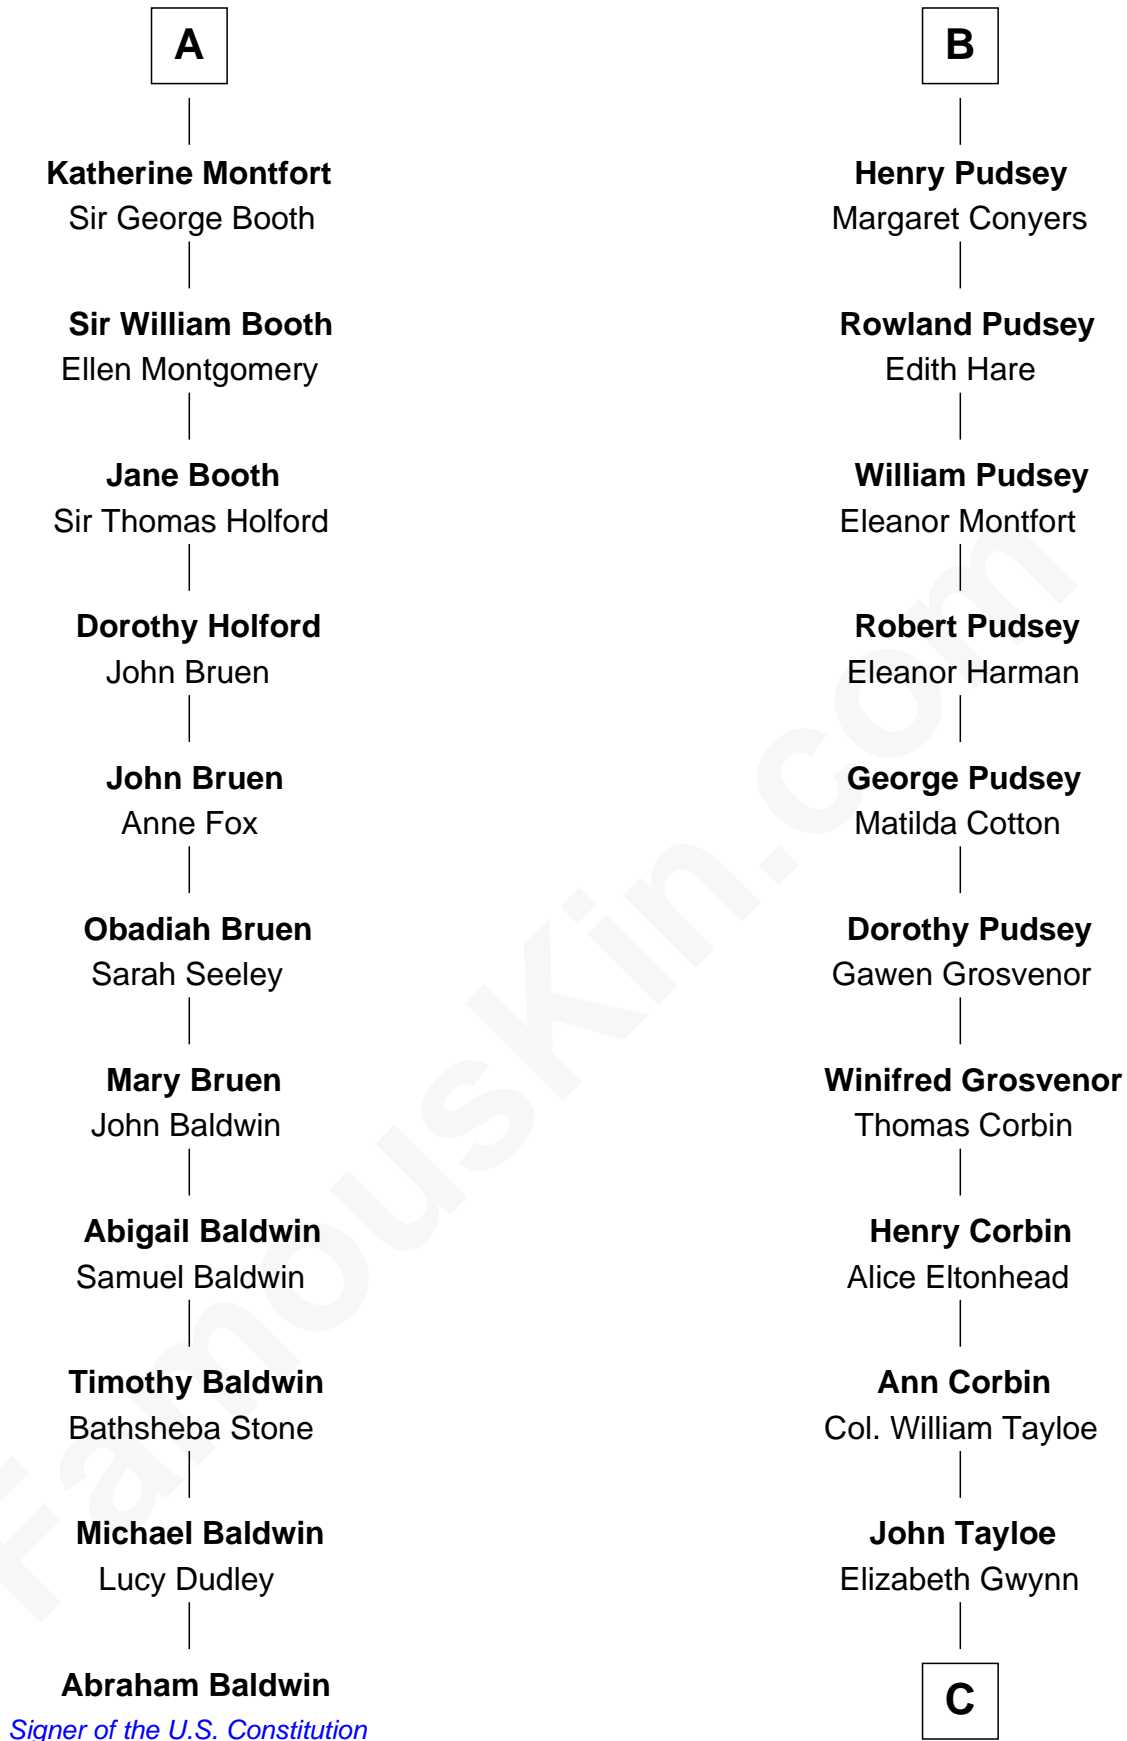

## Relationship Chart of

### Abraham Baldwin

*Signer of the U.S. Constitution*

17th cousin 4 times removed of

### Henry Lloyd

*40th Governor of Maryland*

**William de Odingsells**

Ela FitzWalter

**C**

|  
**John Tayloe**  
Rebecca Plater

|  
**Elizabeth Tayloe**  
Col. Edward Lloyd

|  
**Col. Edward Lloyd**  
Sally Scott Murray

|  
**Daniel Lloyd**  
Catherine Henry

|  
**Henry Lloyd**  
*40th Governor of Maryland*