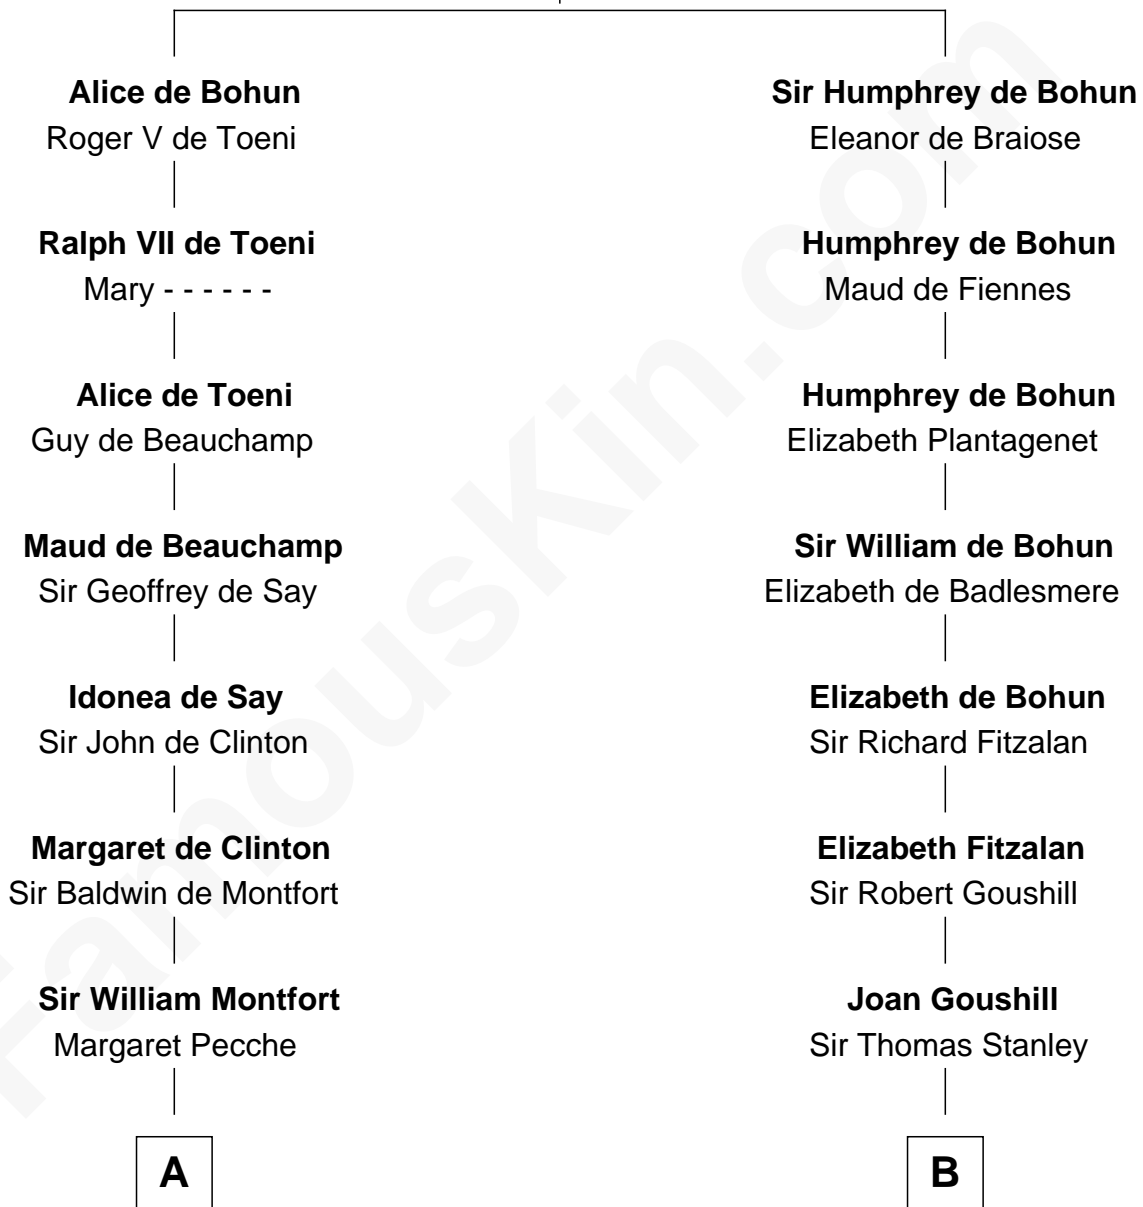

FamousKin.com Relationship Chart of

Abraham Baldwin

Signer of the U.S. Constitution

18th cousin 1 time removed of

Charles Goldsborough

16th Governor of Maryland

Sir Humphrey de Bohun

Maud of Eu

C

Timothy Baldwin
Bathsheba Stone

Michael Baldwin
Lucy Dudley

Abraham Baldwin
Signer of the U.S. Constitution

D

Anna Maria Tilghman
Charles Goldsborough

Charles Goldsborough
16th Governor of Maryland

FamousKin.com