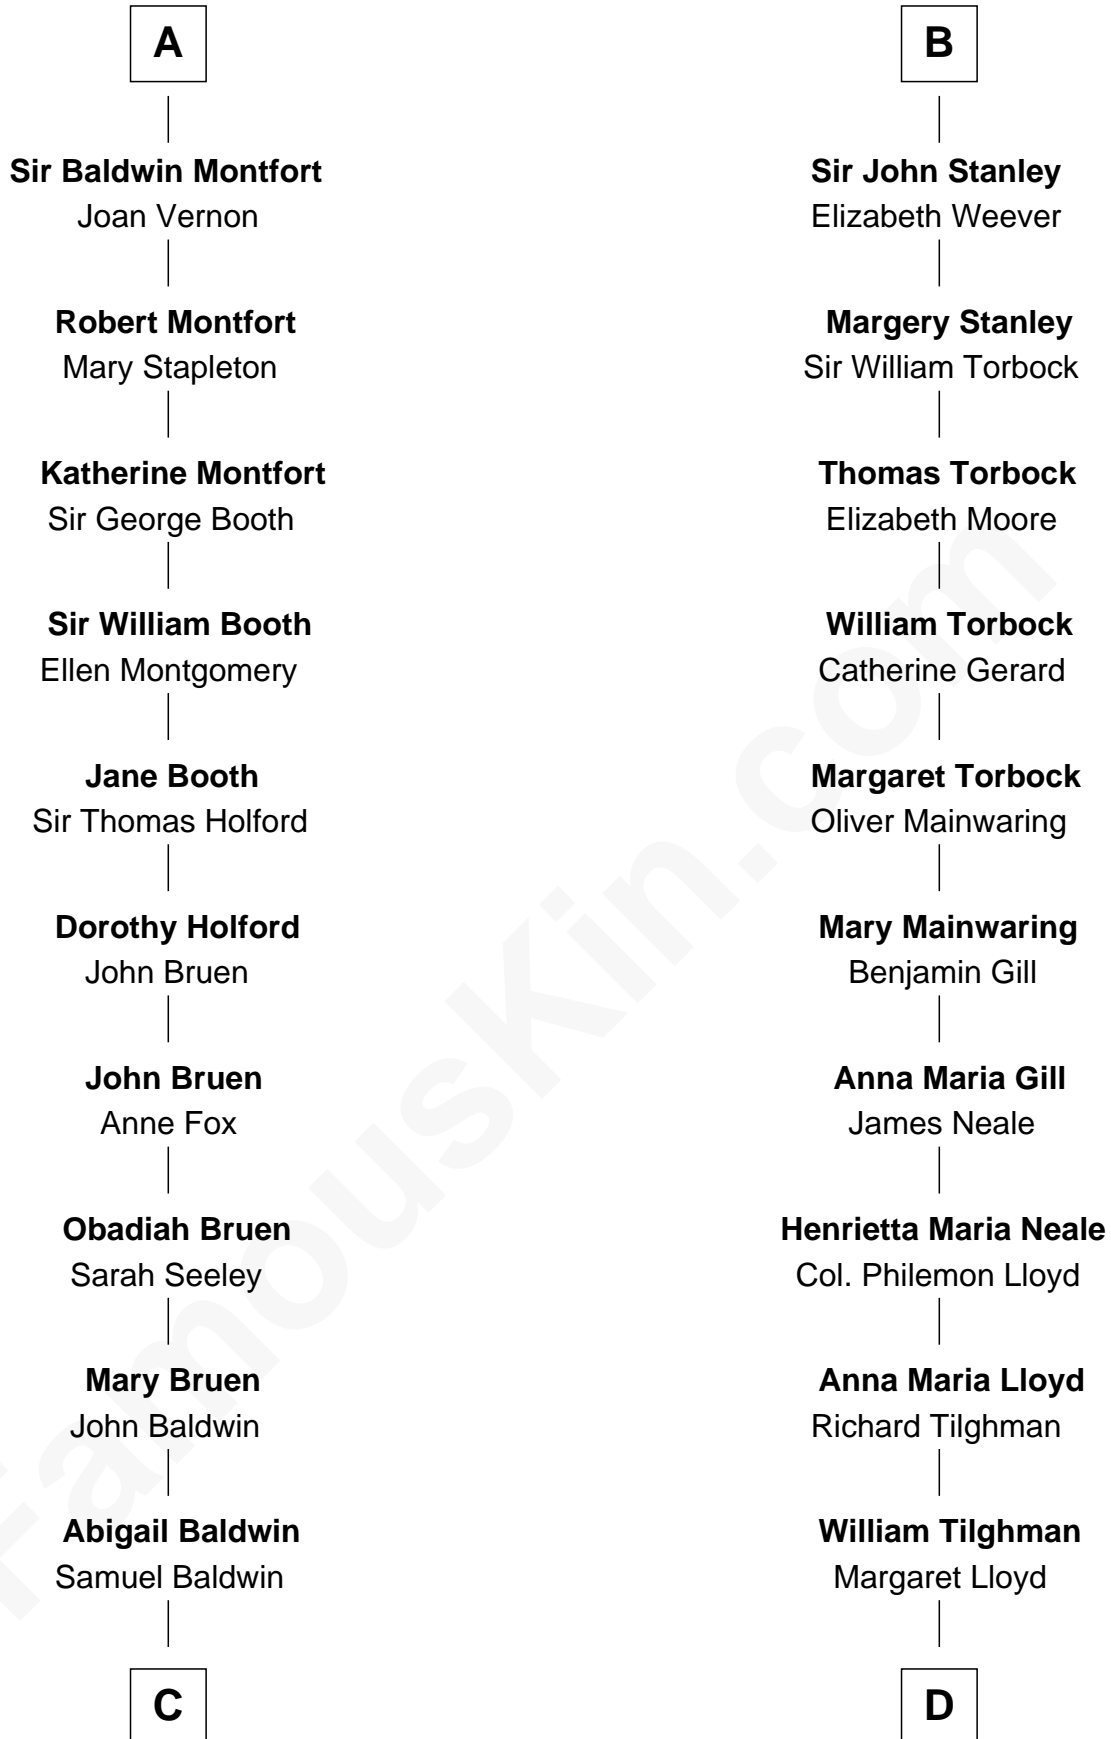

FamousKin.com Relationship Chart of

Abraham Baldwin

Signer of the U.S. Constitution

18th cousin 1 time removed of

Charles Goldsborough

16th Governor of Maryland

Sir Humphrey de Bohun

Maud of Eu

C

Timothy Baldwin
Bathsheba Stone

Michael Baldwin
Lucy Dudley

Abraham Baldwin
Signer of the U.S. Constitution

D

Anna Maria Tilghman
Charles Goldsborough

Charles Goldsborough
16th Governor of Maryland

FamousKin.com