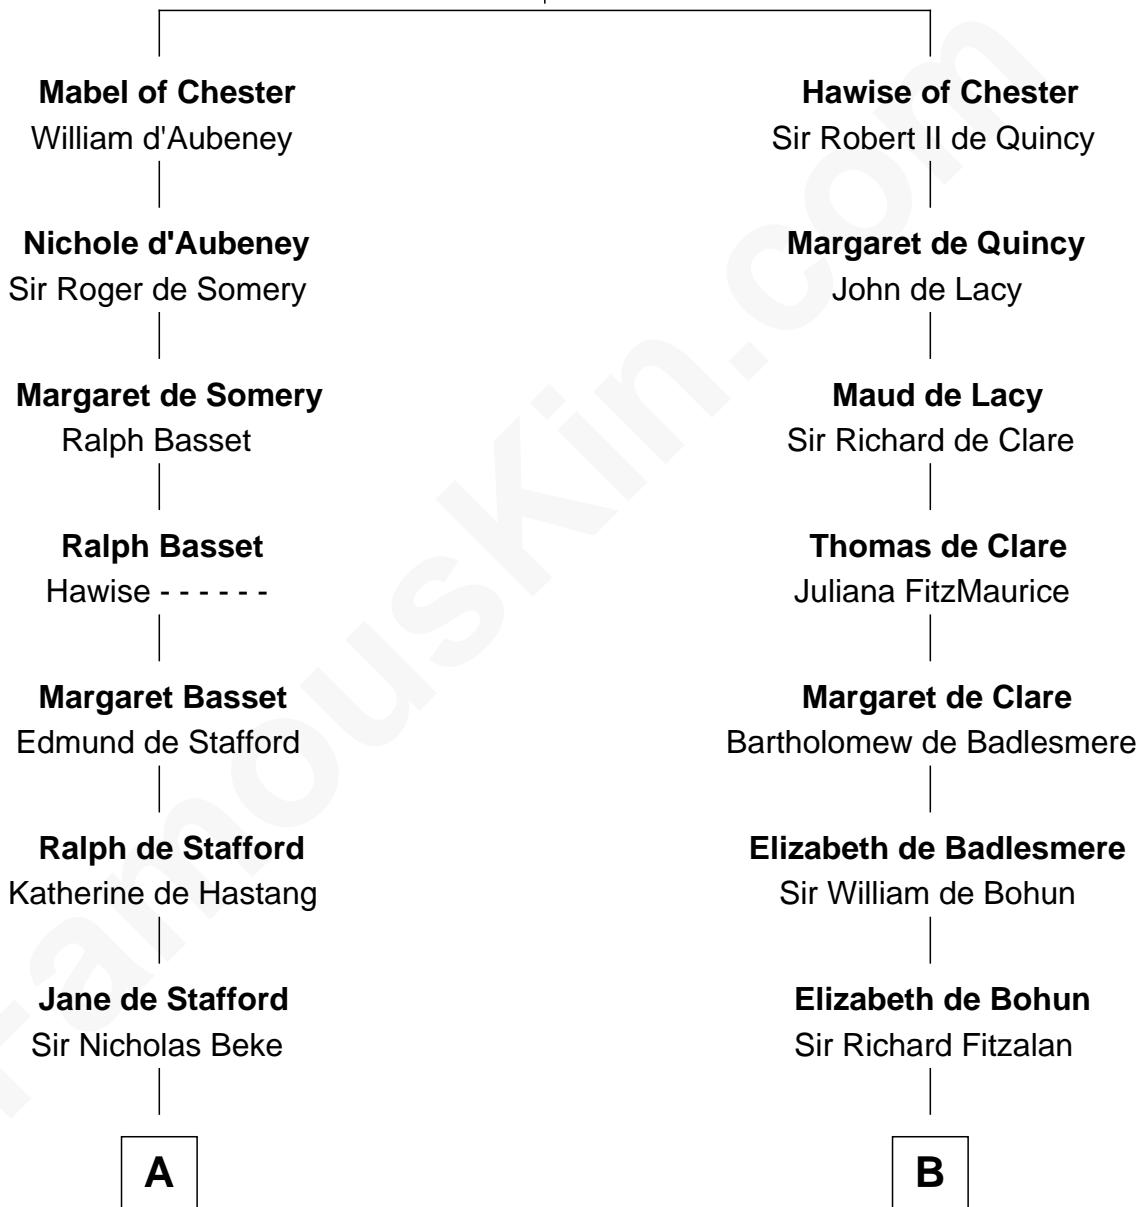

FamousKin.com Relationship Chart of

Abraham Baldwin

Signer of the U.S. Constitution

20th cousin 1 time removed of

Charles Goldsborough

16th Governor of Maryland

Hugh de Kevelioc
Bertrade de Montfort

C

Mary Bruen
John Baldwin

Abigail Baldwin
Samuel Baldwin

Timothy Baldwin
Bathsheba Stone

Michael Baldwin
Lucy Dudley

Abraham Baldwin
Signer of the U.S. Constitution

D

Anna Maria Lloyd
Richard Tilghman

William Tilghman
Margaret Lloyd

Anna Maria Tilghman
Charles Goldsborough

Charles Goldsborough
16th Governor of Maryland