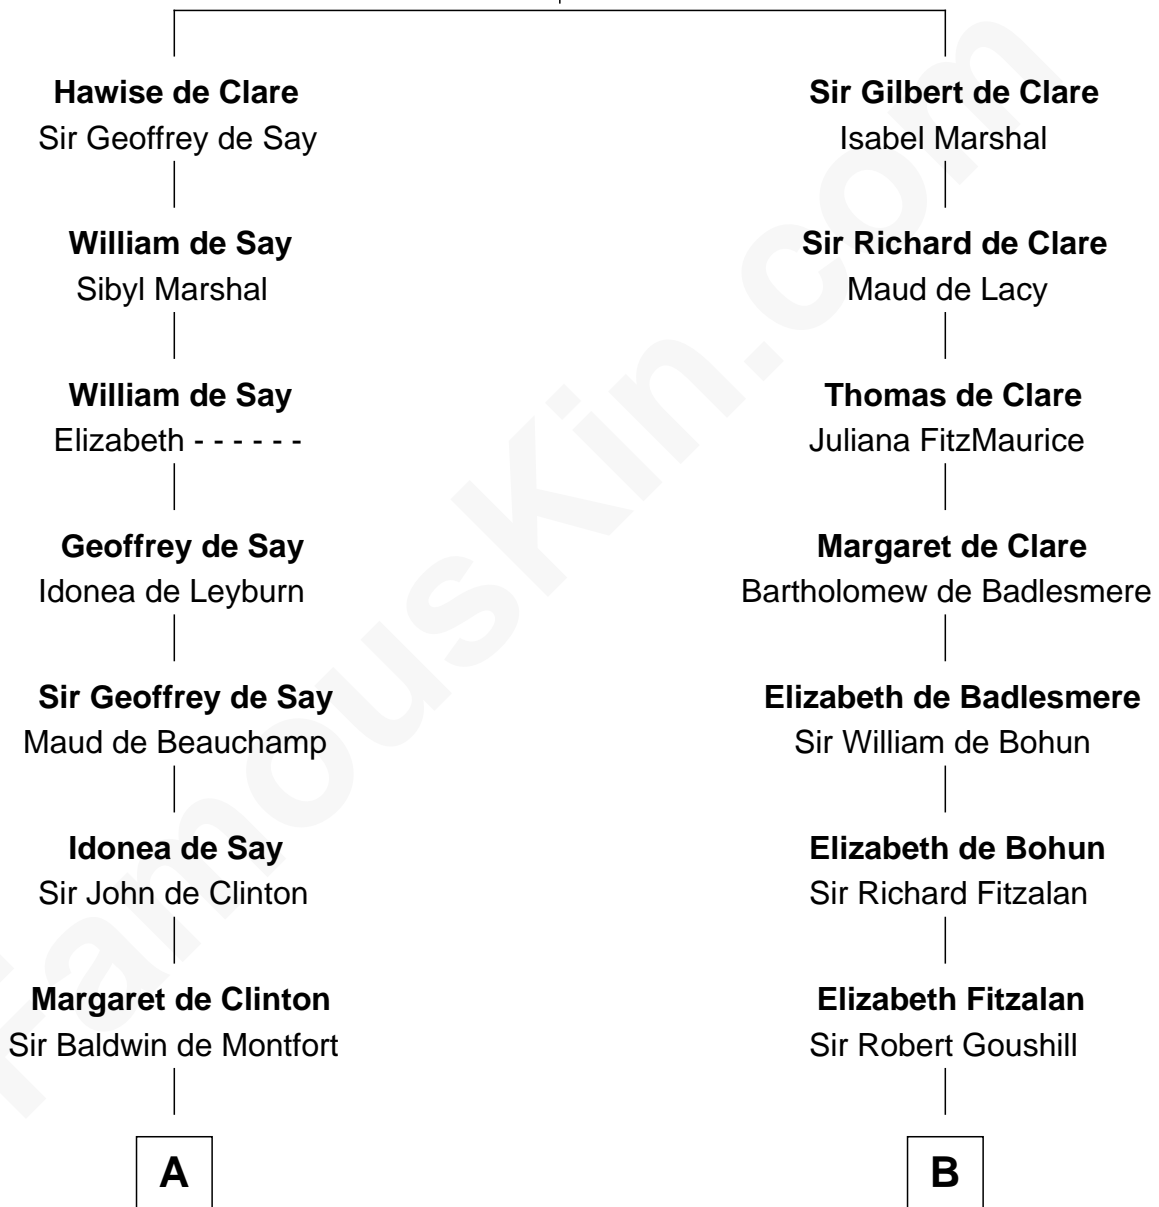

FamousKin.com Relationship Chart of

Abraham Baldwin

Signer of the U.S. Constitution

19th cousin 1 time removed of

Charles Goldsborough

16th Governor of Maryland

Richard de Clare
Amice of Gloucester

C

Abigail Baldwin
Samuel Baldwin

Timothy Baldwin
Bathsheba Stone

Michael Baldwin
Lucy Dudley

Abraham Baldwin
Signer of the U.S. Constitution

D

William Tilghman
Margaret Lloyd

Anna Maria Tilghman
Charles Goldsborough

Charles Goldsborough
16th Governor of Maryland

FamousKin.com