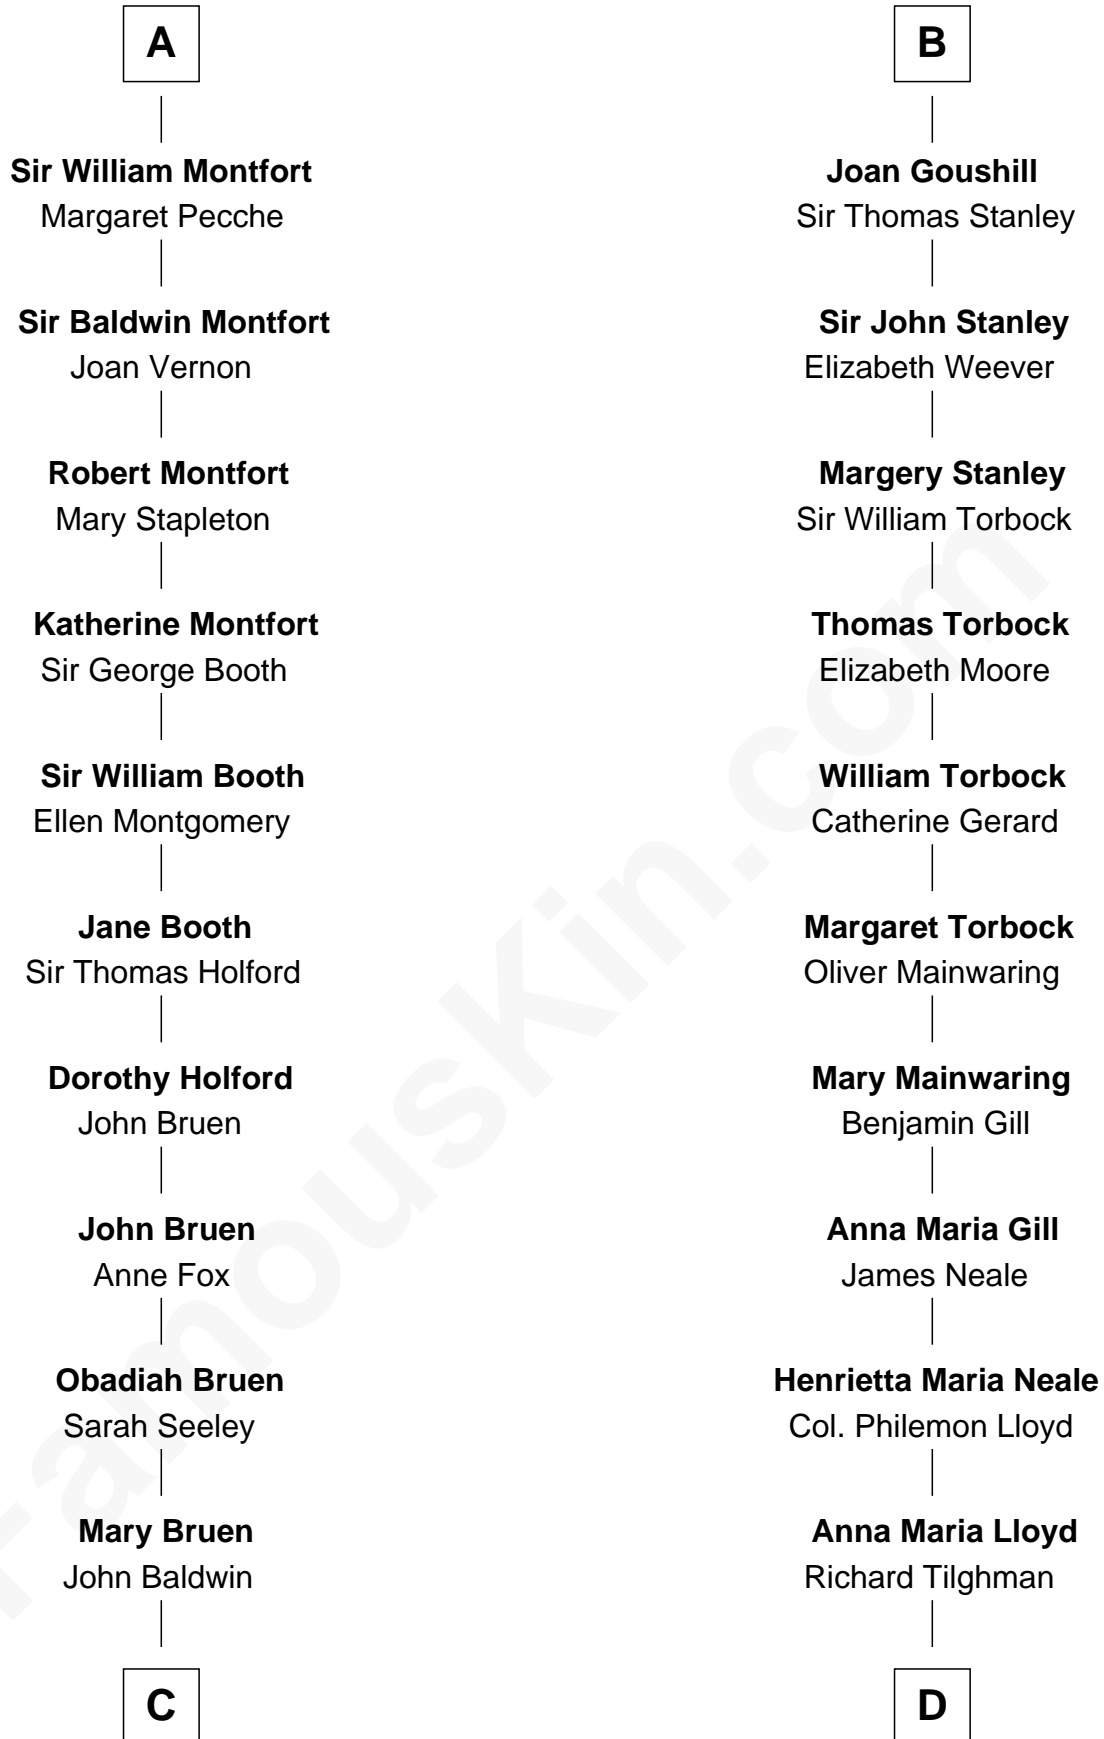

FamousKin.com Relationship Chart of

Abraham Baldwin

Signer of the U.S. Constitution

19th cousin 1 time removed of

Charles Goldsborough

16th Governor of Maryland

Richard de Clare
Amice of Gloucester

C

Abigail Baldwin
Samuel Baldwin

Timothy Baldwin
Bathsheba Stone

Michael Baldwin
Lucy Dudley

Abraham Baldwin
Signer of the U.S. Constitution

D

William Tilghman
Margaret Lloyd

Anna Maria Tilghman
Charles Goldsborough