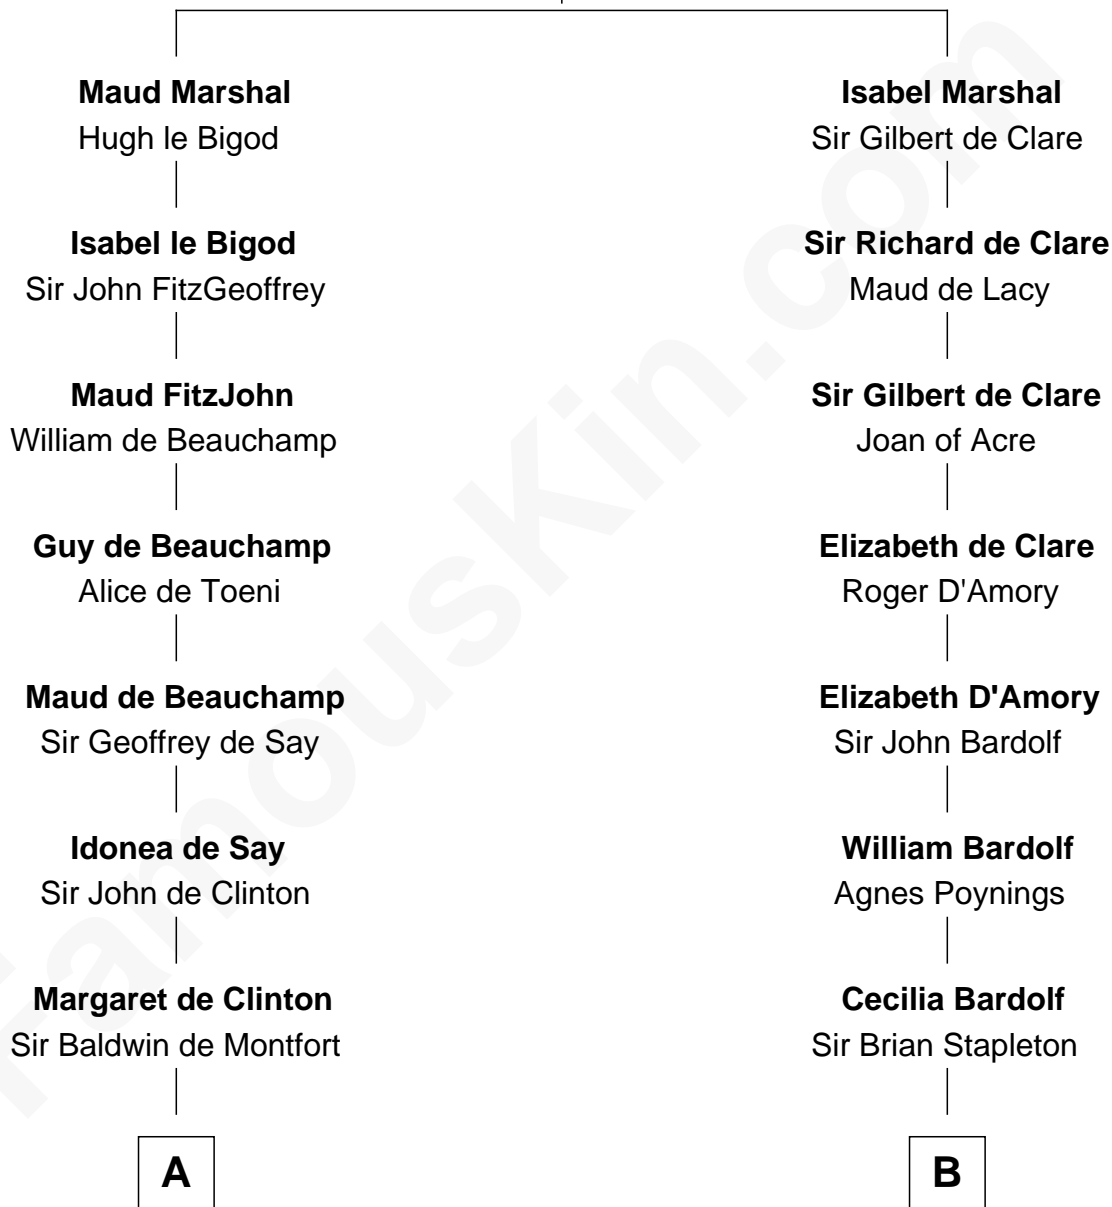

FamousKin.com Relationship Chart of

Abraham Baldwin

Signer of the U.S. Constitution

19th cousin 1 time removed of

Charles Carnan Ridgely

15th Governor of Maryland

Sir William Marshal

Isabel de Clare

C

Abigail Baldwin
Samuel Baldwin

Timothy Baldwin
Bathsheba Stone

Michael Baldwin
Lucy Dudley

Abraham Baldwin
Signer of the U.S. Constitution

D

Rachel Howard
Col. Charles Ridgely

Achsah Ridgely
Charles R. Carnan

Charles Carnan Ridgely
15th Governor of Maryland

FamousKin.com