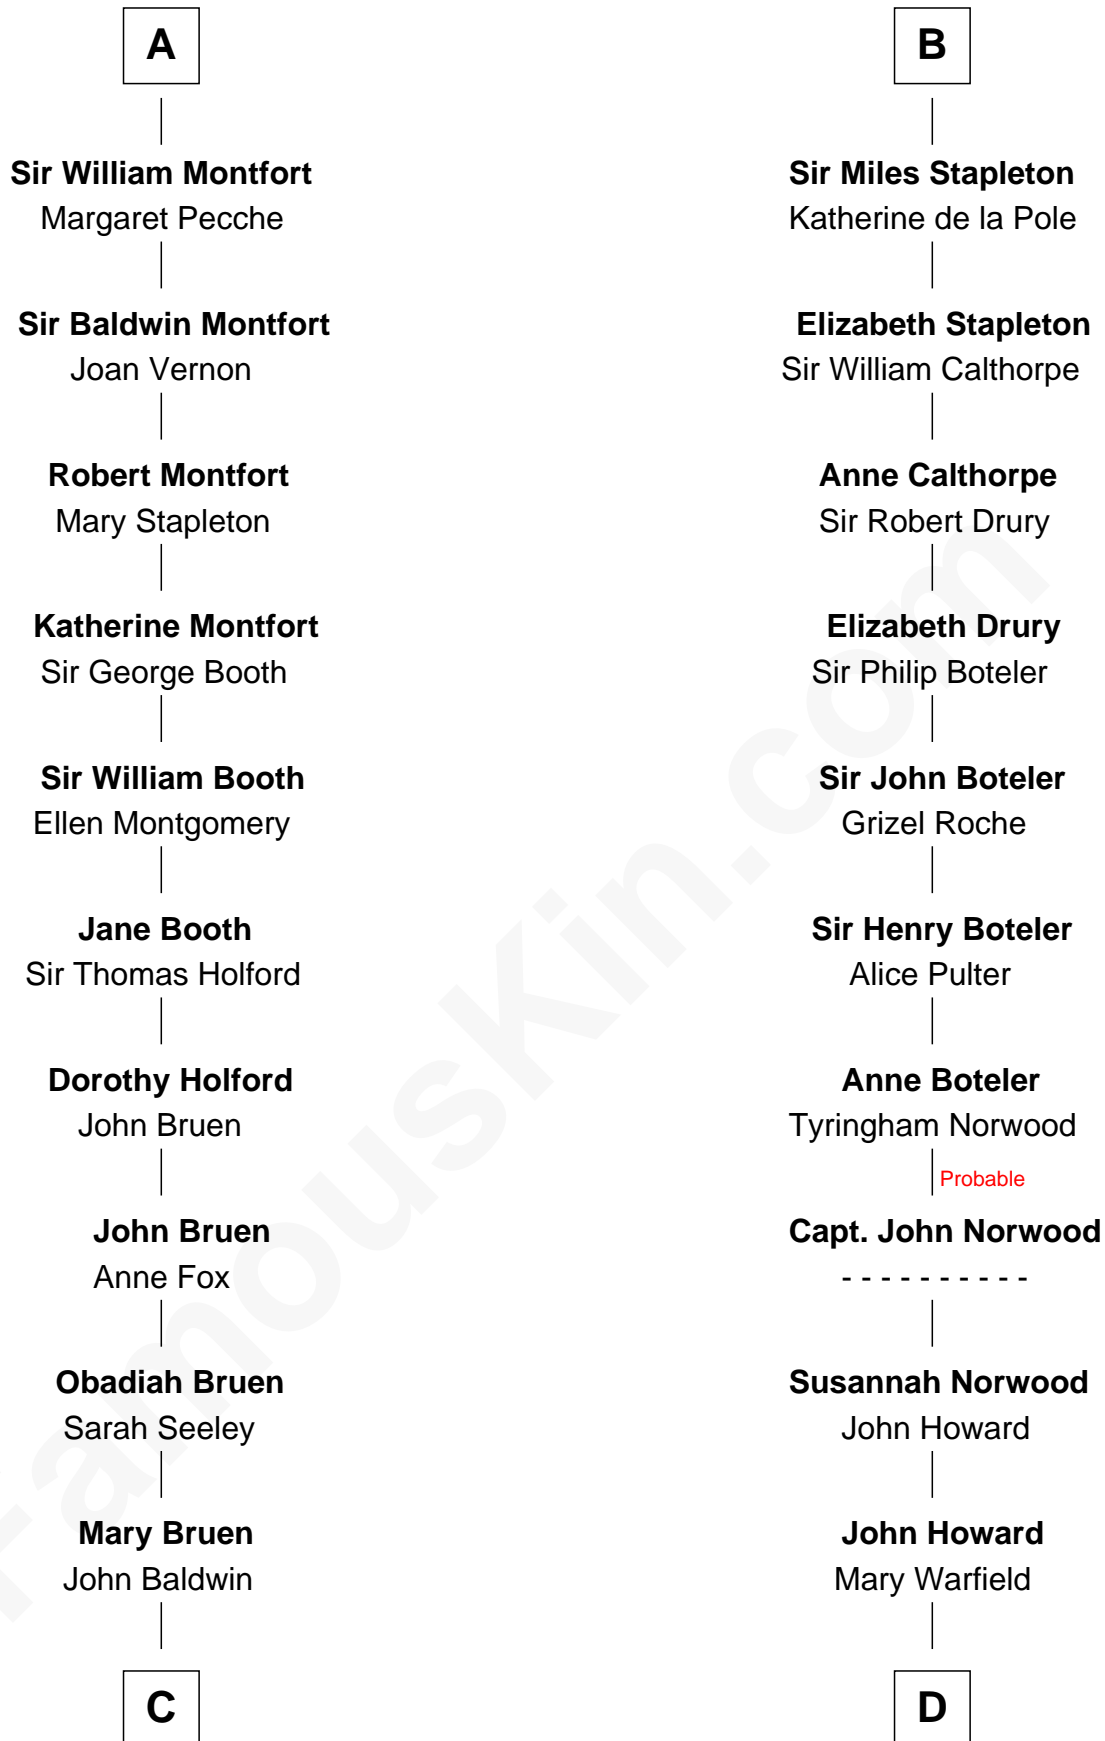

FamousKin.com Relationship Chart of

Abraham Baldwin

Signer of the U.S. Constitution

19th cousin 1 time removed of

Charles Carnan Ridgely

15th Governor of Maryland

Sir William Marshal

Isabel de Clare

C

Abigail Baldwin
Samuel Baldwin

Timothy Baldwin
Bathsheba Stone

Michael Baldwin
Lucy Dudley

Abraham Baldwin
Signer of the U.S. Constitution

D

Rachel Howard
Col. Charles Ridgely

Achsah Ridgely
Charles R. Carnan

Charles Carnan Ridgely
15th Governor of Maryland

FamousKin.com