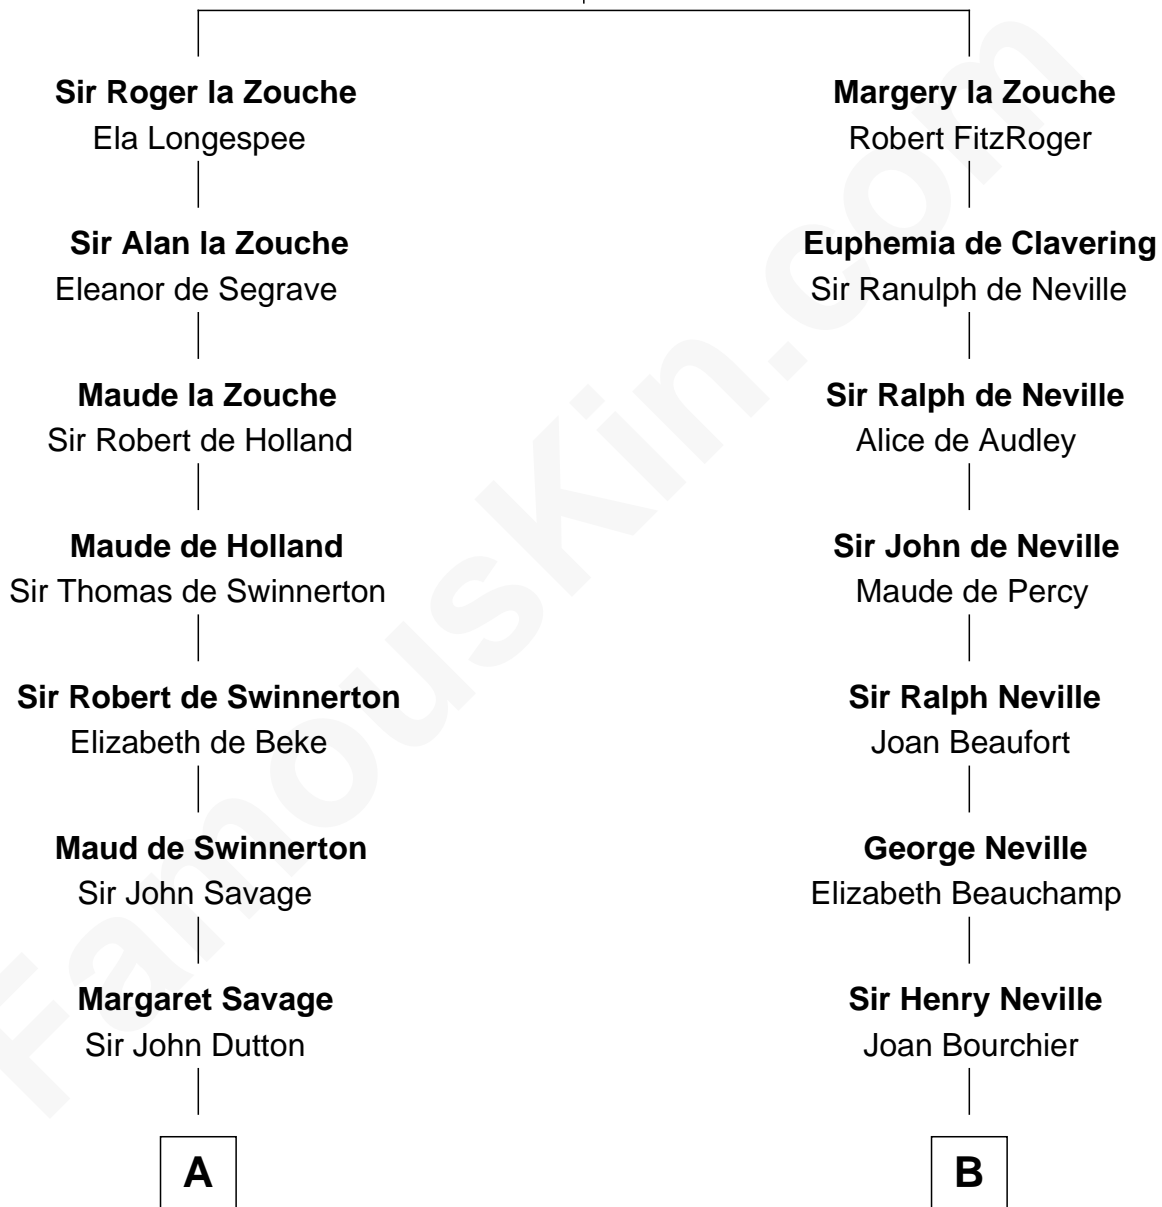

FamousKin.com Relationship Chart of

Abraham Baldwin

Signer of the U.S. Constitution

18th cousin of

Zachary Taylor

12th U.S. President

Alan la Zouche

Ellen de Quincy

C

Michael Baldwin

Lucy Dudley

Abraham Baldwin

Signer of the U.S. Constitution

D

Sarah Dabney Strother

Col. Richard Taylor

Zachary Taylor

12th U.S. President

FamousKin.com