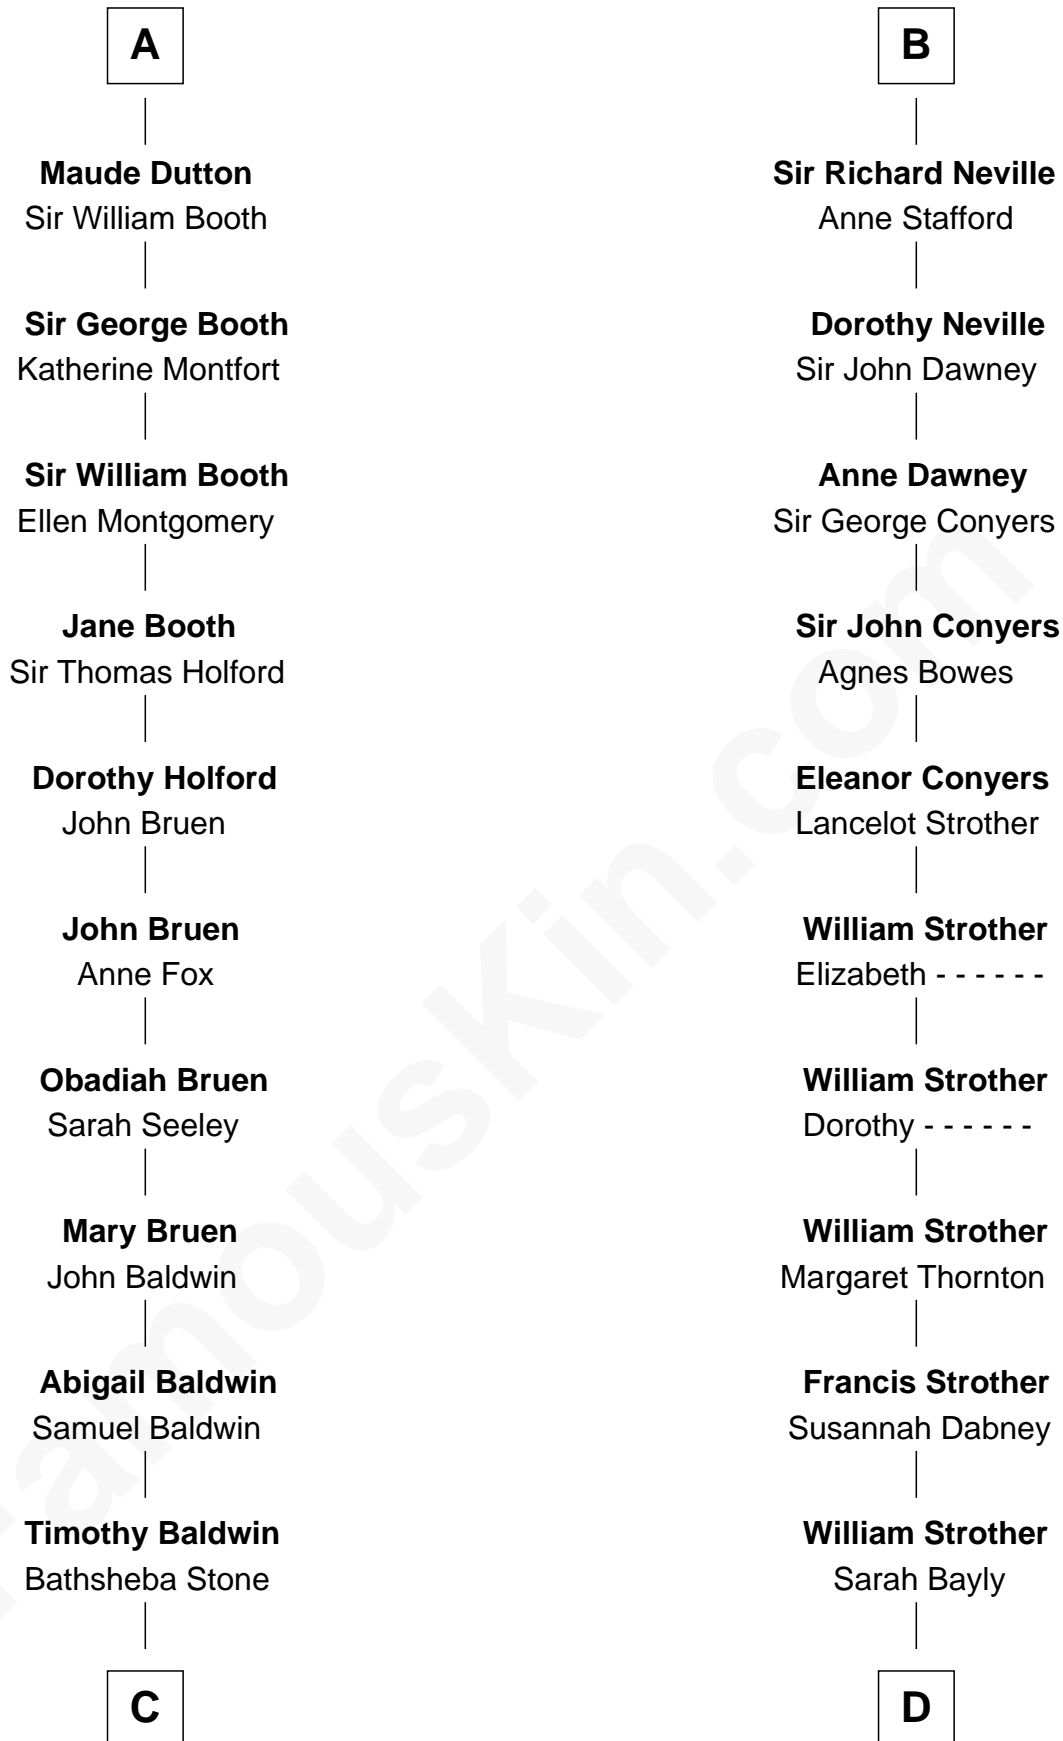

FamousKin.com Relationship Chart of

Abraham Baldwin

Signer of the U.S. Constitution

18th cousin of

Zachary Taylor

12th U.S. President

Alan la Zouche

Ellen de Quincy

C

Michael Baldwin

Lucy Dudley

Abraham Baldwin

Signer of the U.S. Constitution

D

Sarah Dabney Strother

Col. Richard Taylor

Zachary Taylor

12th U.S. President

FamousKin.com