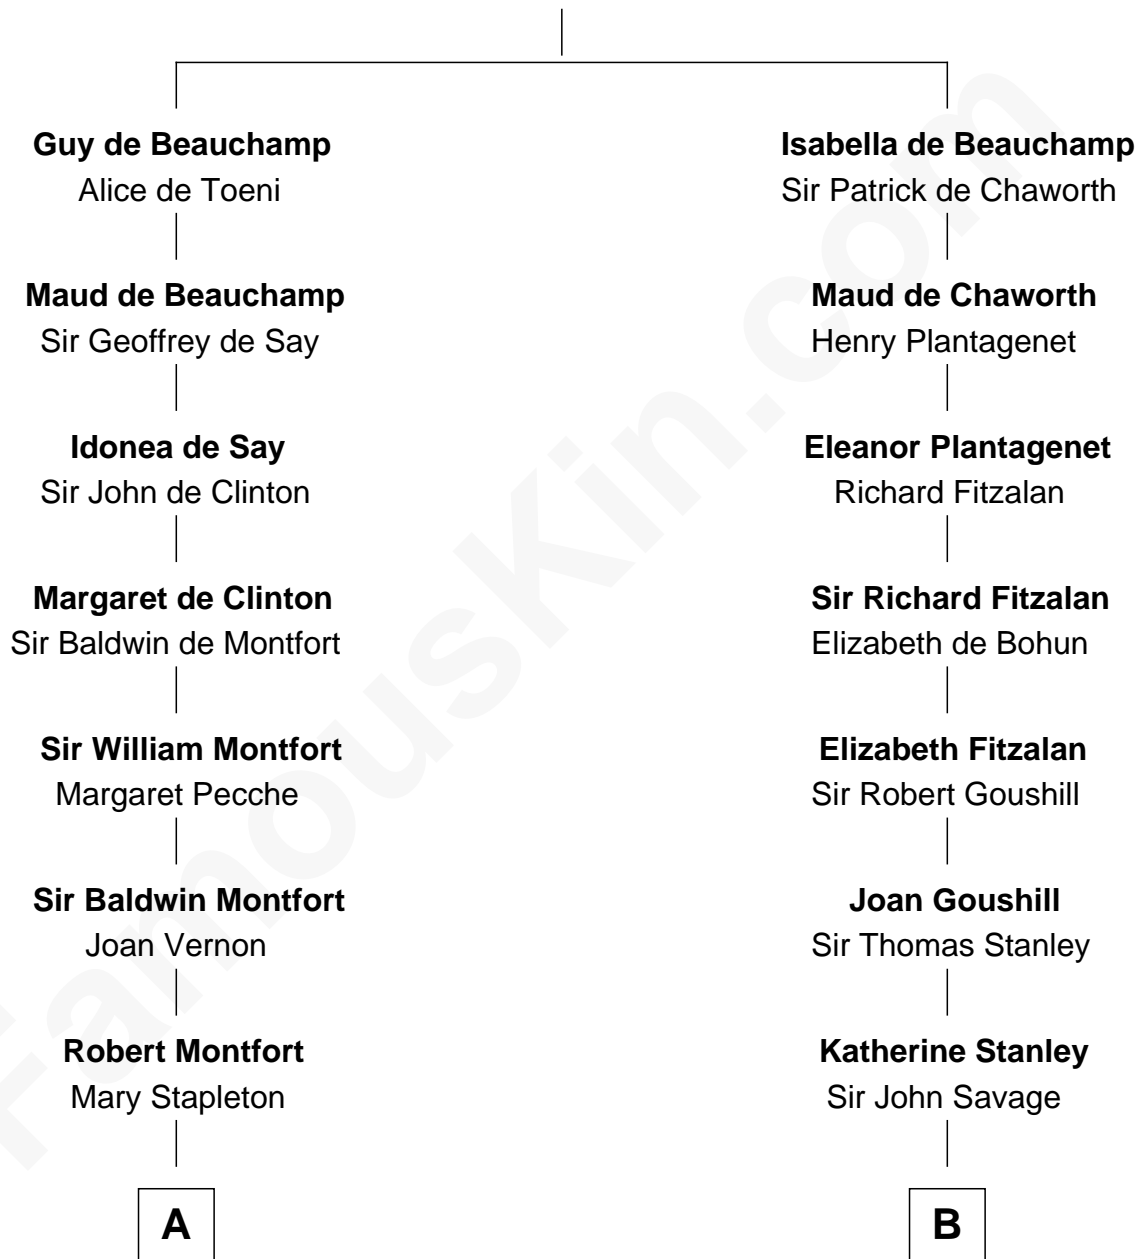

FamousKin.com Relationship Chart of

Abraham Baldwin

Signer of the U.S. Constitution

17th cousin 1 time removed of

Zachary Taylor

12th U.S. President

William de Beauchamp

Maud FitzJohn

C

|
Sarah Dabney Strother

Col. Richard Taylor

|
Zachary Taylor

12th U.S. President

FamousKin.com