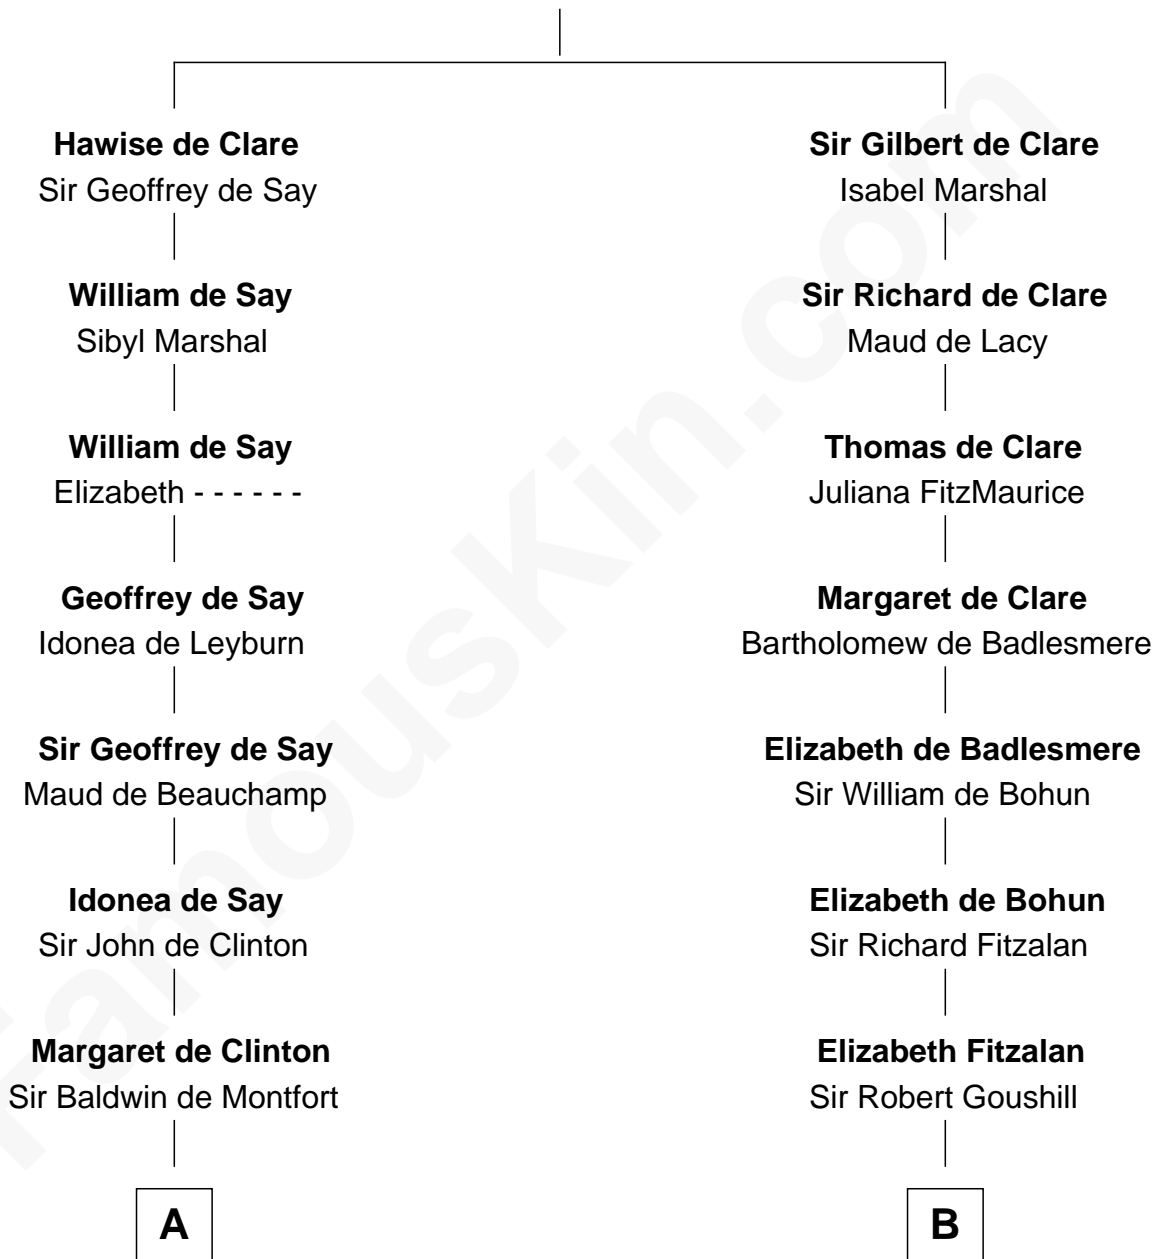

FamousKin.com Relationship Chart of

Abraham Baldwin

Signer of the U.S. Constitution

20th cousin of

Zachary Taylor

12th U.S. President

Richard de Clare
Amice of Gloucester

C

Abigail Baldwin
Samuel Baldwin

Timothy Baldwin
Bathsheba Stone

Michael Baldwin
Lucy Dudley

Abraham Baldwin
Signer of the U.S. Constitution

D

Francis Strother
Susannah Dabney

William Strother
Sarah Bayly

Sarah Dabney Strother
Col. Richard Taylor

Zachary Taylor
12th U.S. President