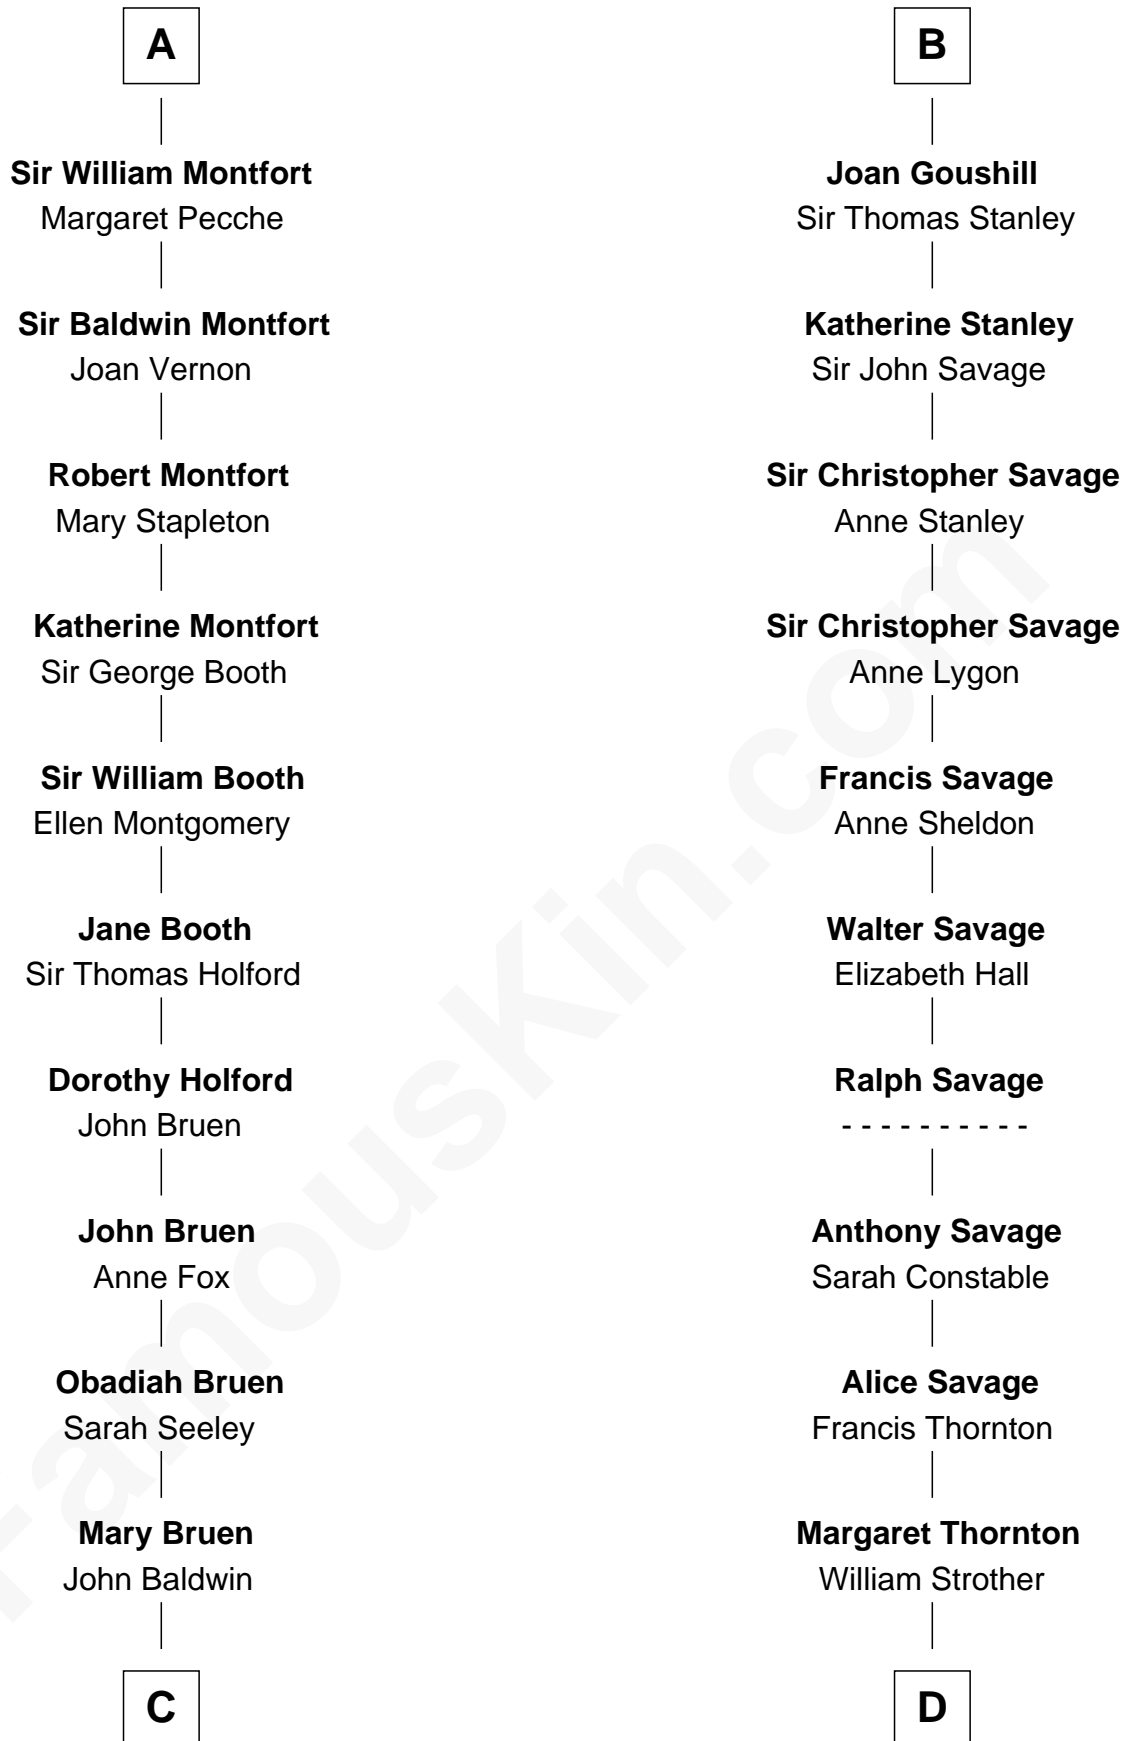

FamousKin.com Relationship Chart of

Abraham Baldwin

Signer of the U.S. Constitution

20th cousin of

Zachary Taylor

12th U.S. President

Richard de Clare
Amice of Gloucester

C

Abigail Baldwin
Samuel Baldwin

Timothy Baldwin
Bathsheba Stone

Michael Baldwin
Lucy Dudley

Abraham Baldwin
Signer of the U.S. Constitution

D

Francis Strother
Susannah Dabney

William Strother
Sarah Bayly

Sarah Dabney Strother
Col. Richard Taylor

Zachary Taylor
12th U.S. President