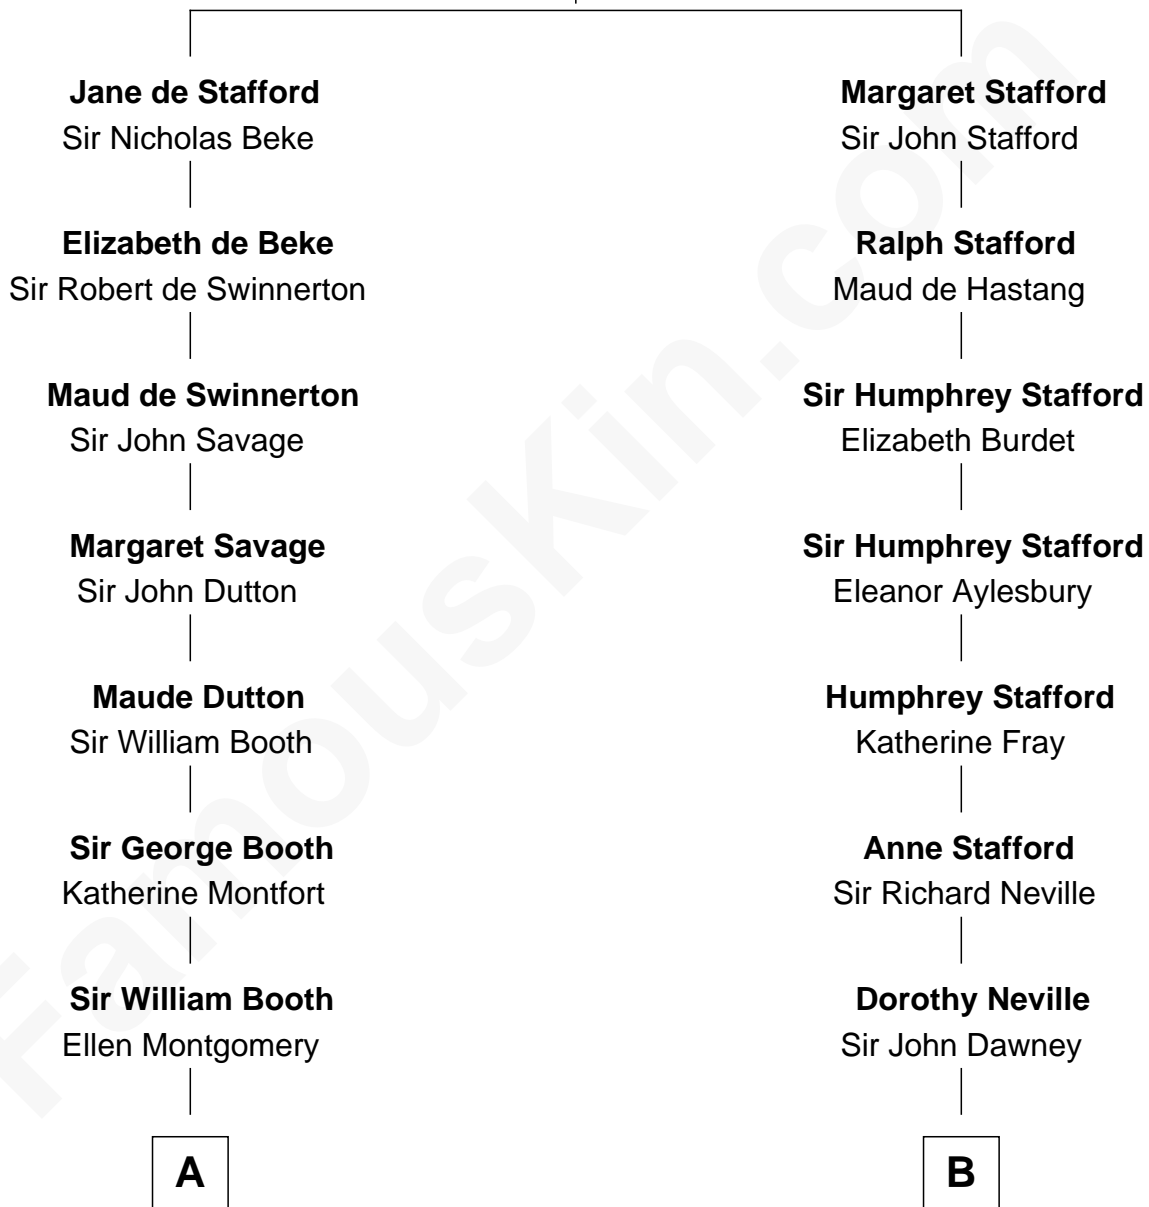

# FamousKin.com Relationship Chart of

**Abraham Baldwin**

*Signer of the U.S. Constitution*

15th cousin 1 time removed of

**Zachary Taylor**

*12th U.S. President*

**Ralph de Stafford**  
Katherine de Hastang

**A**

**Jane Booth**  
Sir Thomas Holford

**Dorothy Holford**  
John Bruen

**John Bruen**  
Anne Fox

**Obadiah Bruen**  
Sarah Seeley

**Mary Bruen**  
John Baldwin

**Abigail Baldwin**  
Samuel Baldwin

**Timothy Baldwin**  
Bathsheba Stone

**Michael Baldwin**  
Lucy Dudley

**Abraham Baldwin**  
*Signer of the U.S. Constitution*

**B**

**Anne Dawney**  
Sir George Conyers

**Sir John Conyers**  
Agnes Bowes

**Eleanor Conyers**  
Lancelot Strother

**Zachary Taylor**  
*12th U.S. President*