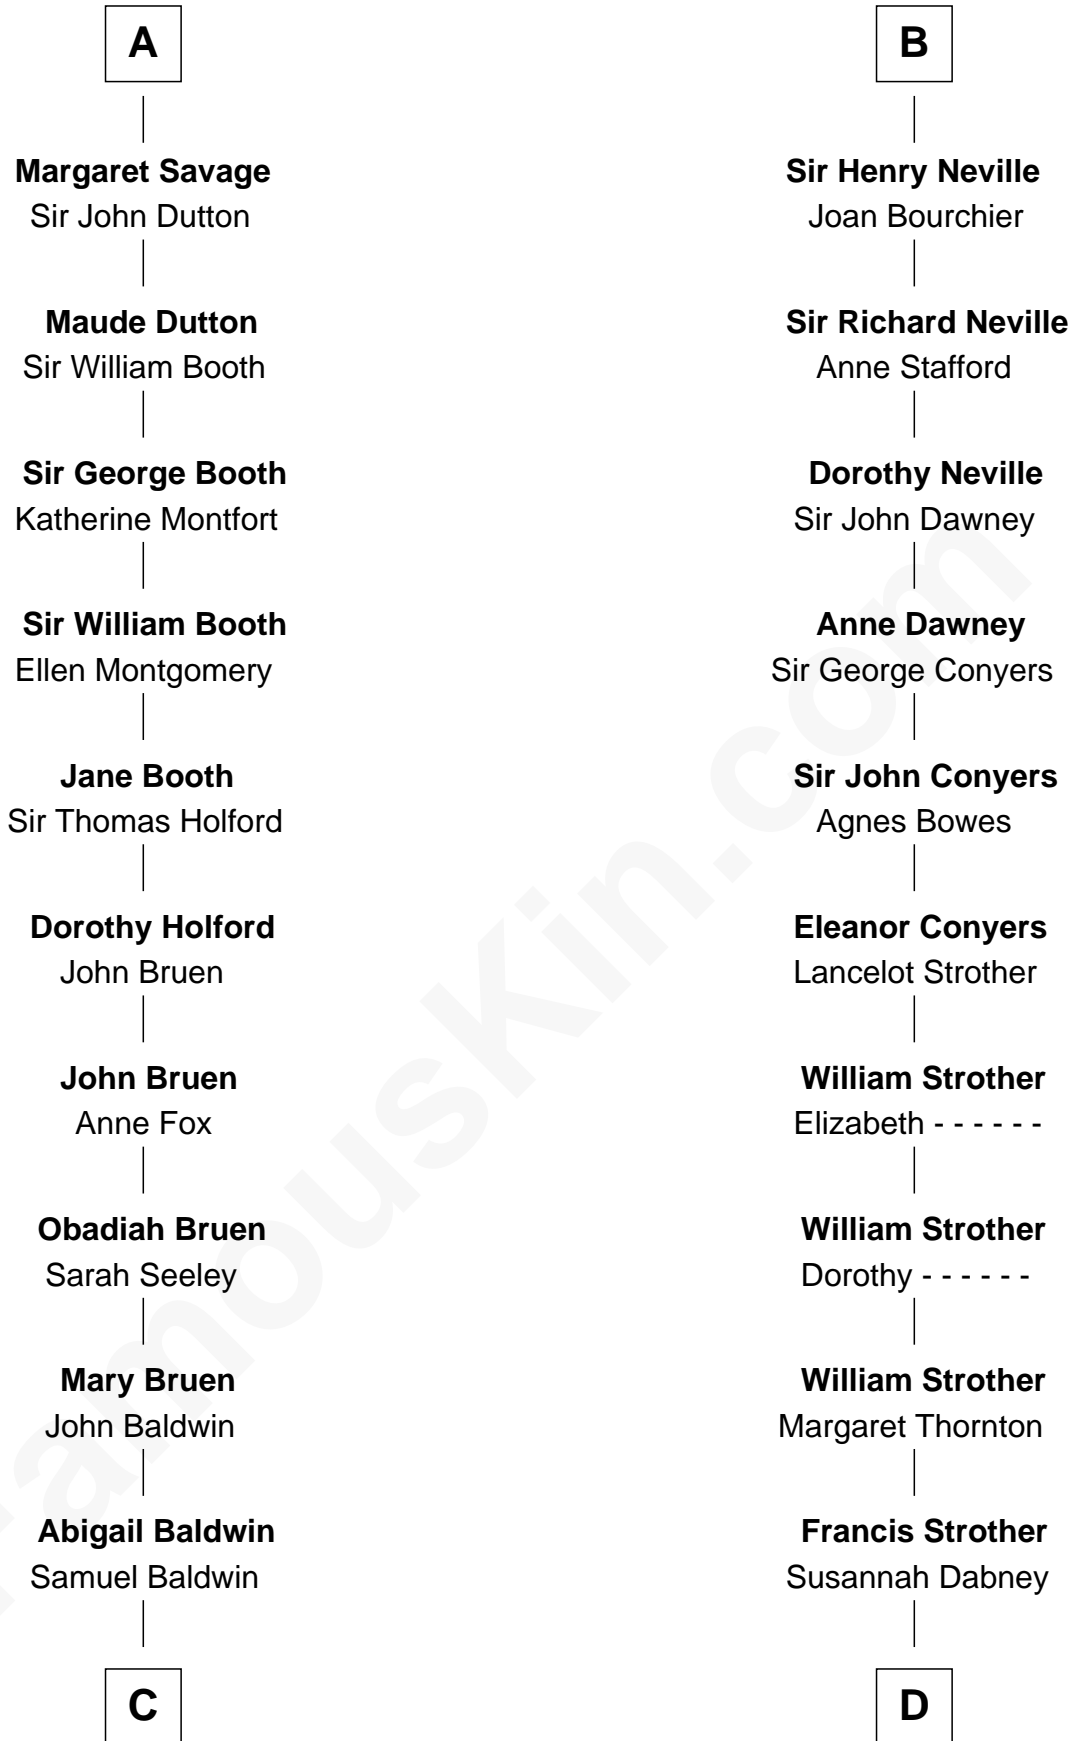

# FamousKin.com Relationship Chart of

**Abraham Baldwin**

*Signer of the U.S. Constitution*

19th cousin of

**Zachary Taylor**

*12th U.S. President*

**Sir William Longespee**

Ela of Salisbury

**Sir Robert de Swinnerton**  
Elizabeth de Beke

**Maud de Swinnerton**  
Sir John Savage

**A**

**William Longespee**  
Idoine de Camville

**Ela Longespee**  
Sir James de Audley

**Sir Hugh I de Audley**  
Iseult de Mortimer

**Alice de Audley**  
Sir Ralph de Neville

**Sir John de Neville**  
Maude de Percy

**Sir Ralph Neville**  
Joan Beaufort

**George Neville**  
Elizabeth Beauchamp

**B**

**C**

**Timothy Baldwin**  
Bathsheba Stone

**Michael Baldwin**  
Lucy Dudley

**Abraham Baldwin**  
*Signer of the U.S. Constitution*

**D**

**William Strother**  
Sarah Bayly

**Sarah Dabney Strother**  
Col. Richard Taylor

**Zachary Taylor**  
*12th U.S. President*