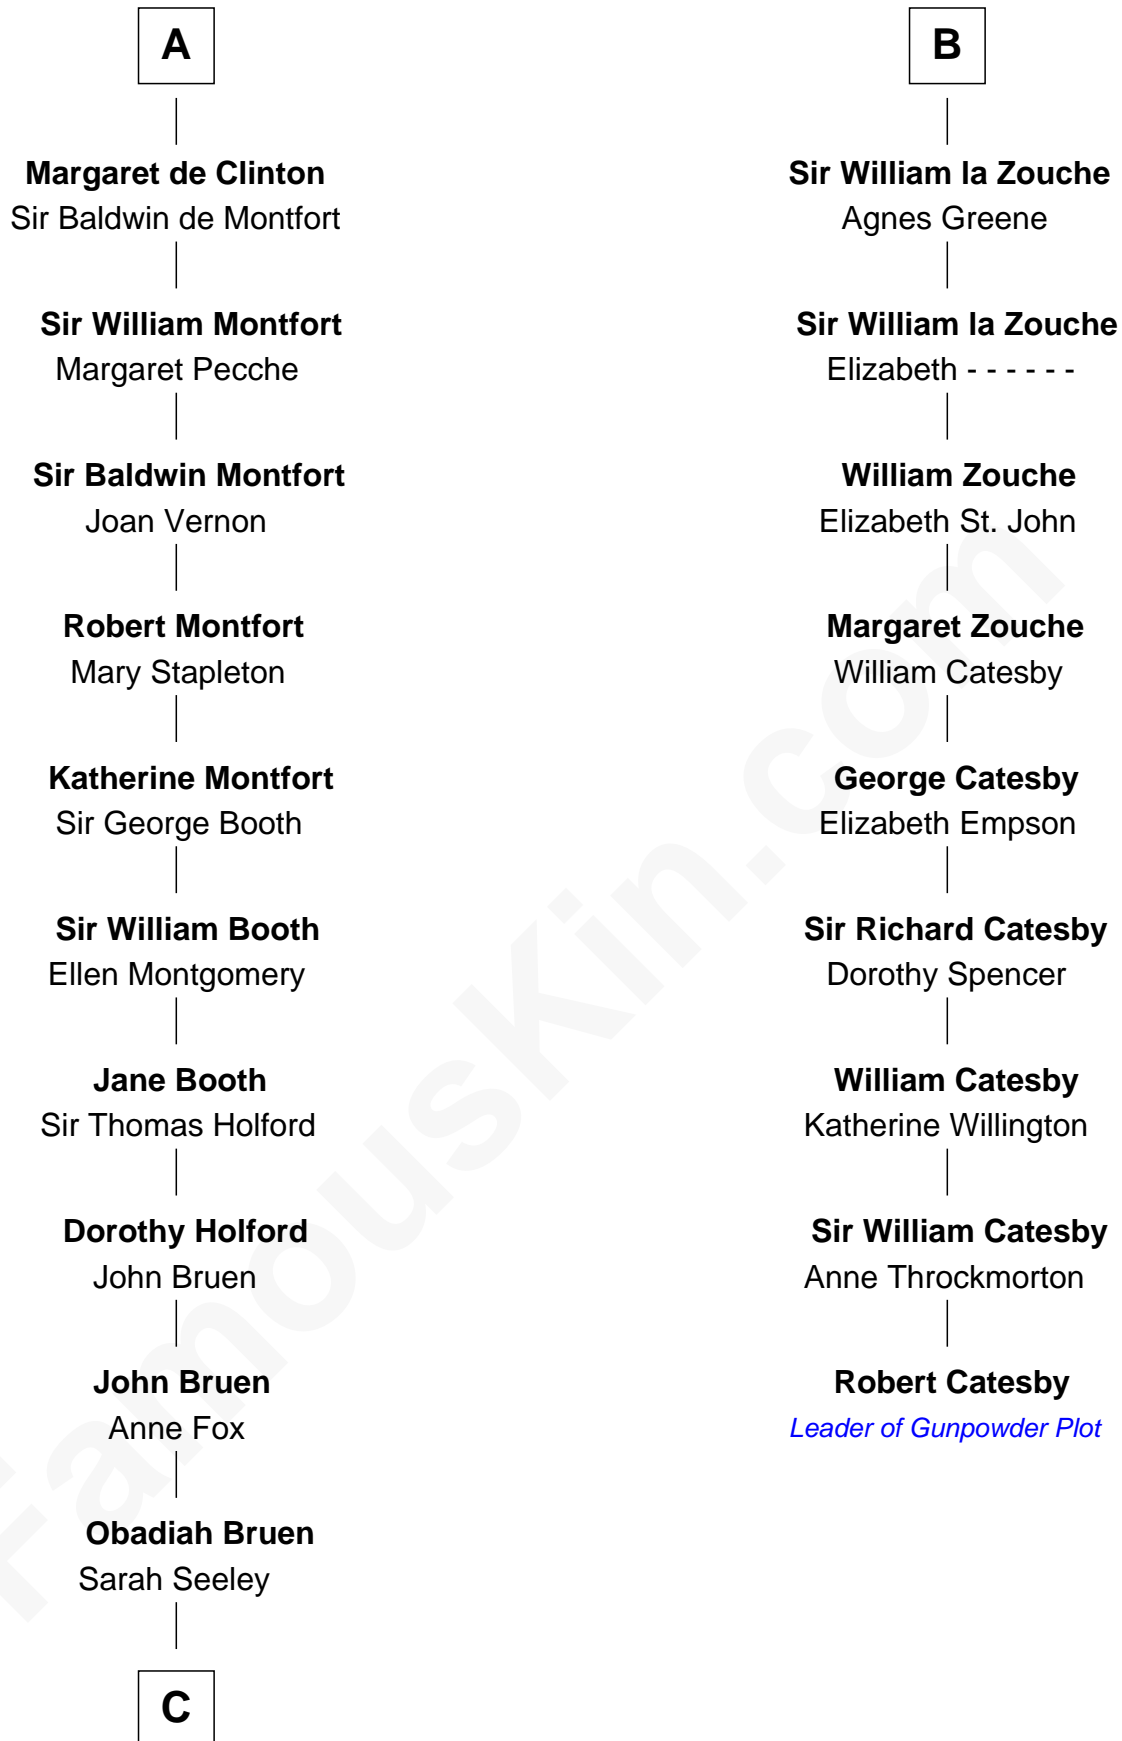

FamousKin.com

Relationship Chart of

Abraham Baldwin

Signer of the U.S. Constitution

15th cousin 6 times removed of

Robert Catesby

Leader of Gunpowder Plot

Robert Fitzrichard

William de Ros

Maude de Vaux

Sir William de Ros

Margery de Badlesmere

Elizabeth de Roos

Sir William la Zouche

B

C