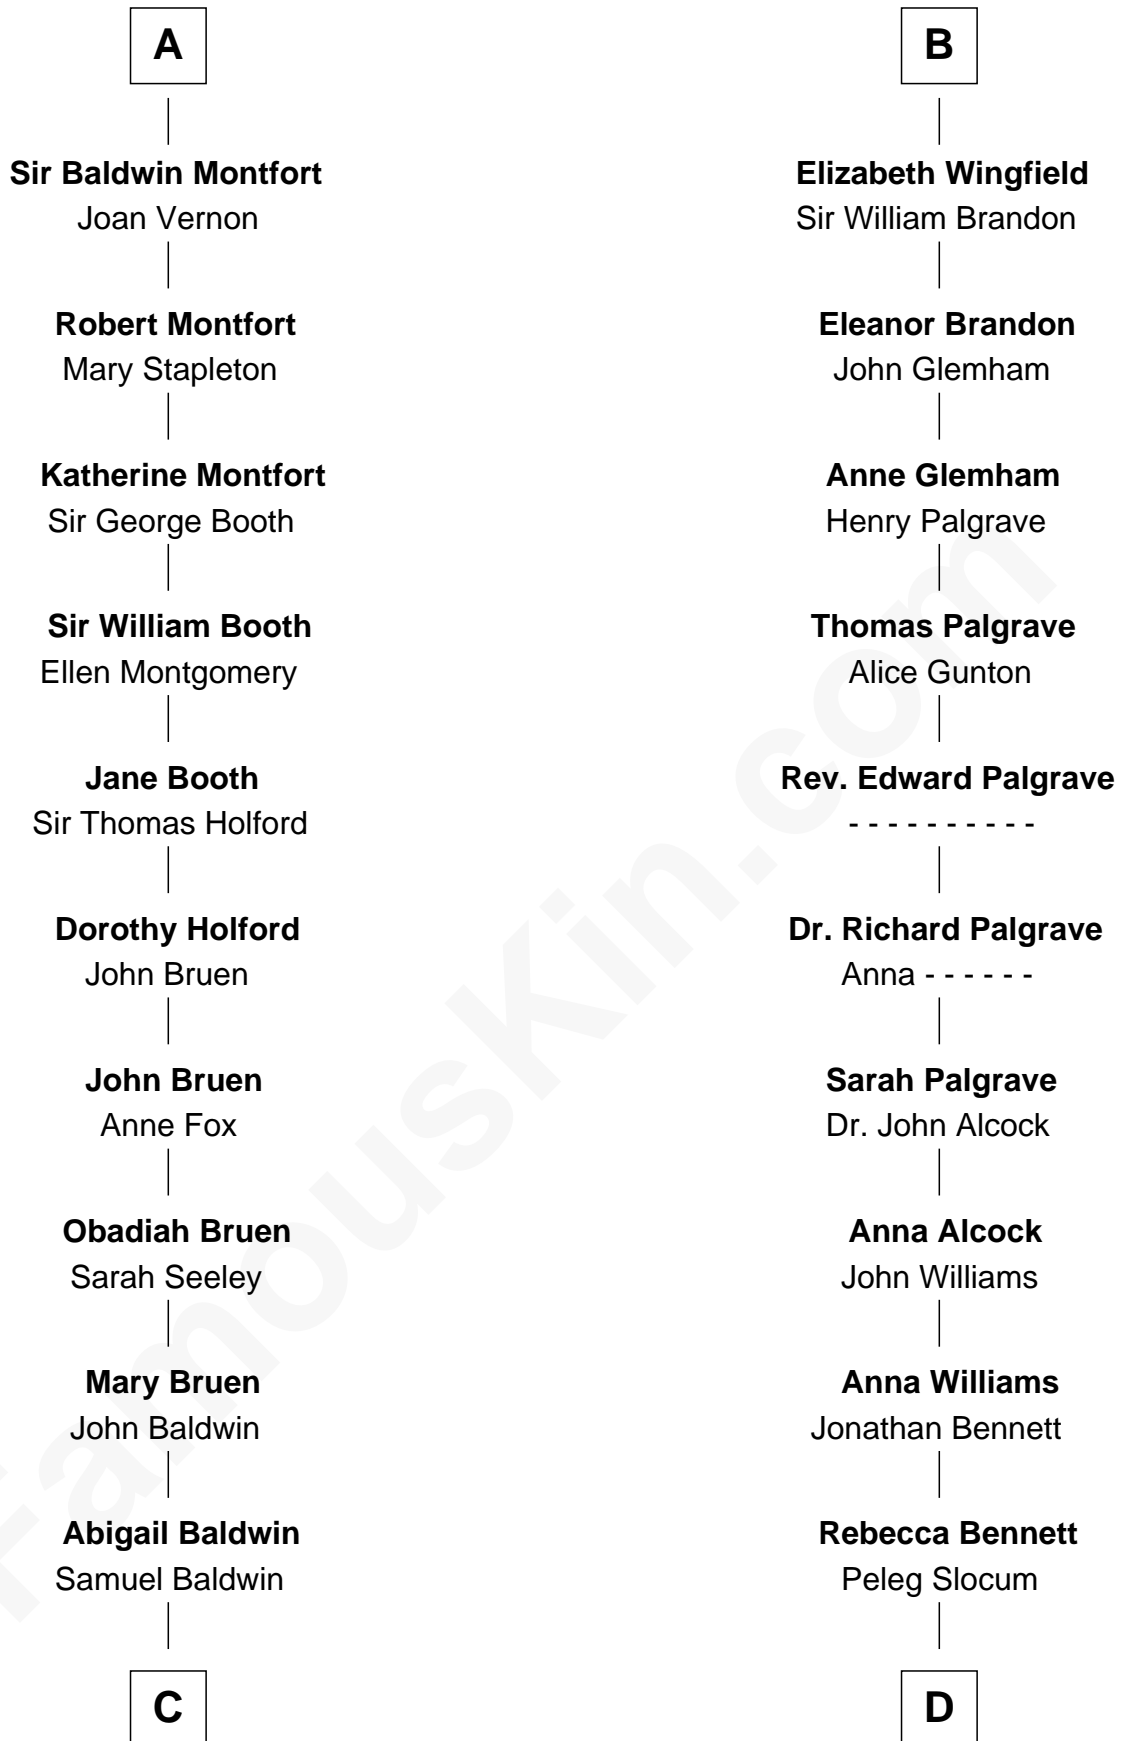

FamousKin.com Relationship Chart of

Abraham Baldwin

Signer of the U.S. Constitution

19th cousin 2 times removed of

Henry Clay Folger

Founder of Folger Shakespeare Library and Chairman of Standard Oil

Sir Humphrey de Bohun

Maud of Eu

C

Timothy Baldwin
Bathsheba Stone

Michael Baldwin
Lucy Dudley

Abraham Baldwin
Signer of the U.S. Constitution

D

Peleg Slocum
Elizabeth Brown

Rebecca Slocum
George Folger

Samuel Brown Folger
Nancy F. Hiller

Henry Clay Folger
Eliza Jane Clark

Henry Clay Folger
Chairman of Standard Oil

FamousKin.com