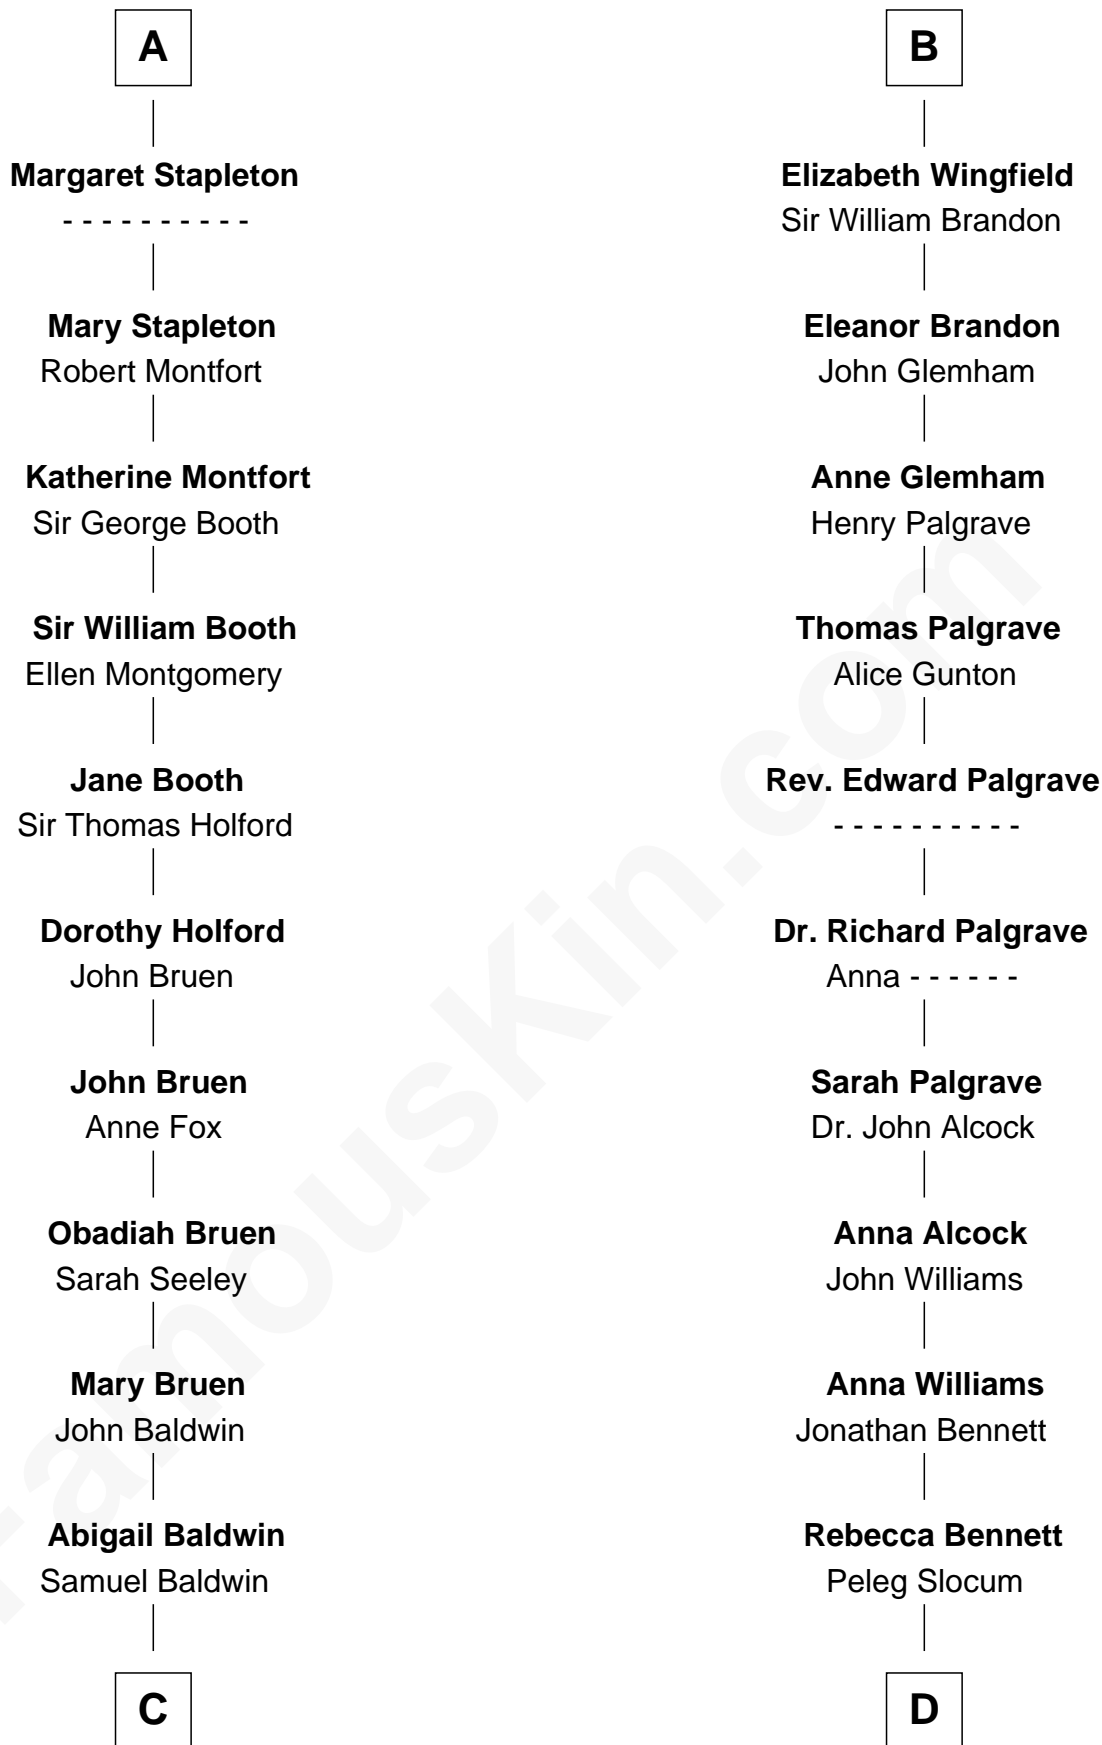

FamousKin.com

Relationship Chart of

Abraham Baldwin

Signer of the U.S. Constitution

19th cousin 2 times removed of

Henry Clay Folger

Founder of Folger Shakespeare Library and Chairman of Standard Oil

John, King of England

Margaret Longland
John Deviock

Margaret Deviock
John Stapleton

A

Henry III, King of England
Eleanor of Provence

Edmund Plantagenet
Blanche of Artois

Henry Plantagenet
Maud de Chaworth

Eleanor Plantagenet
Richard Fitzalan

Sir Richard Fitzalan
Elizabeth de Bohun

Elizabeth Fitzalan
Sir Robert Goushill

Elizabeth Goushill
Sir Robert Wingfield

B

C

Timothy Baldwin
Bathsheba Stone

Michael Baldwin
Lucy Dudley

Abraham Baldwin
Signer of the U.S. Constitution