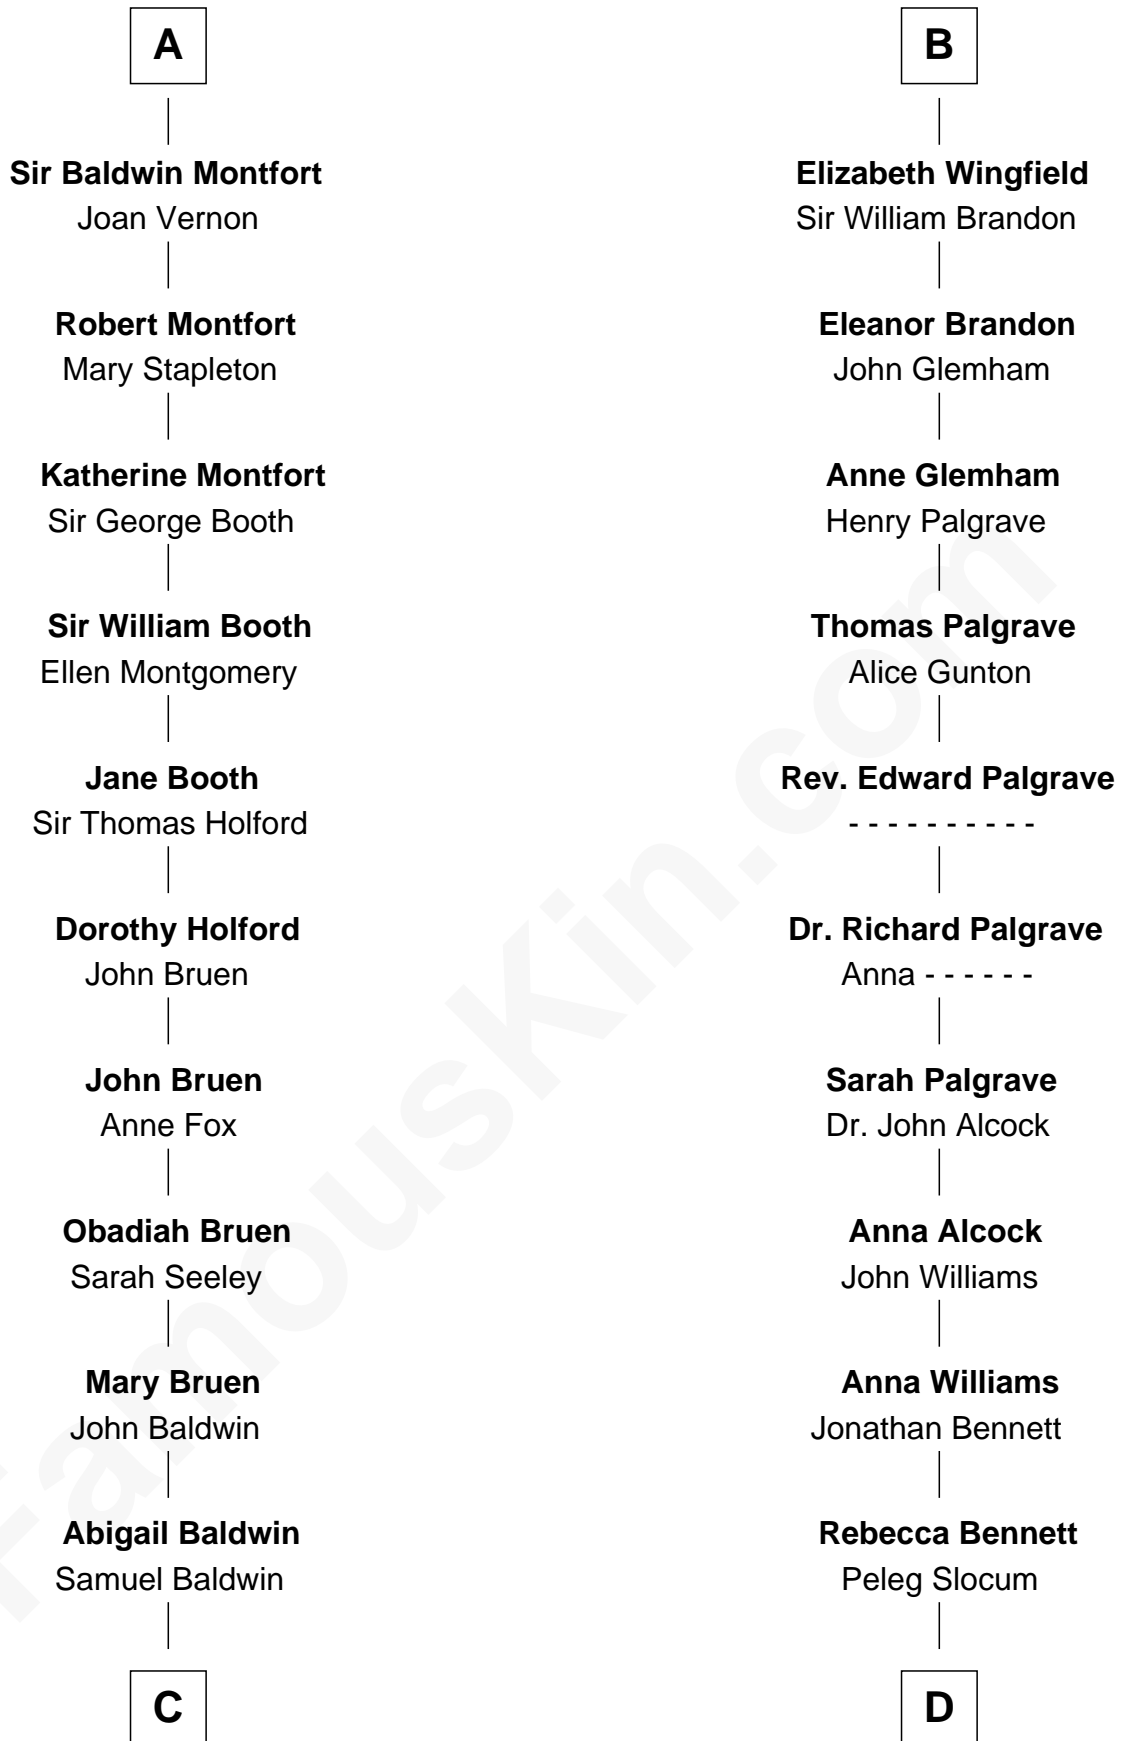

FamousKin.com

Relationship Chart of

Abraham Baldwin

Signer of the U.S. Constitution

19th cousin 1 time removed of

J. A. Folger

Founder of Folger Coffee Company

Sir Humphrey de Bohun

Maud of Eu

C

Timothy Baldwin
Bathsheba Stone

Michael Baldwin
Lucy Dudley

Abraham Baldwin
Signer of the U.S. Constitution

D

Peleg Slocum
Elizabeth Brown

Rebecca Slocum
George Folger