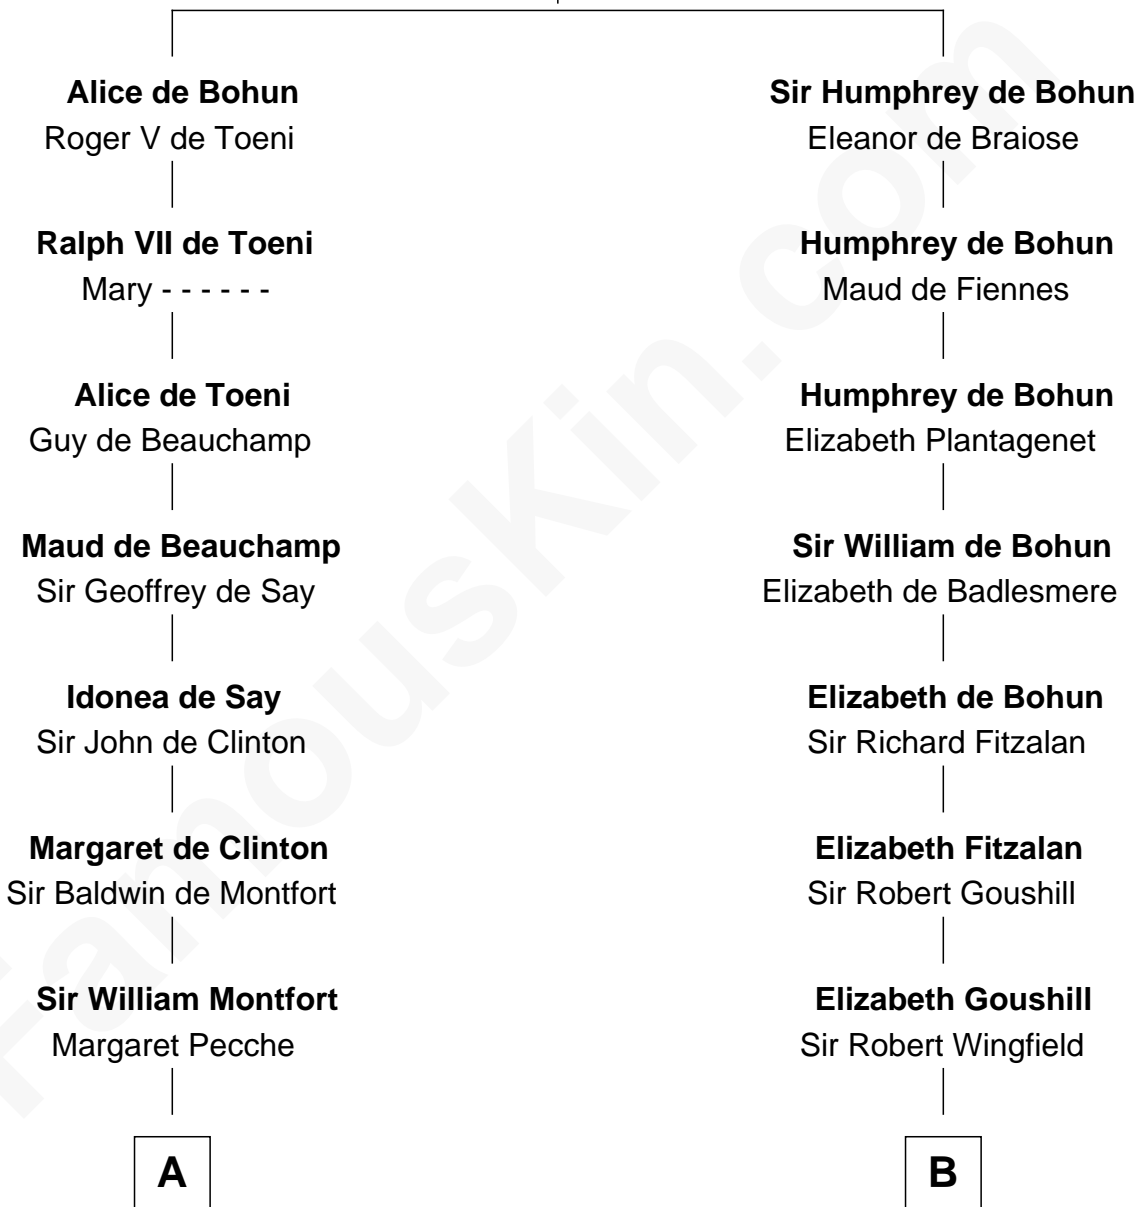

FamousKin.com

Relationship Chart of

Abraham Baldwin

Signer of the U.S. Constitution

19th cousin 1 time removed of

J. A. Folger

Founder of Folger Coffee Company

Sir Humphrey de Bohun

Maud of Eu

C

Timothy Baldwin
Bathsheba Stone

Michael Baldwin
Lucy Dudley

Abraham Baldwin
Signer of the U.S. Constitution

D

Peleg Slocum
Elizabeth Brown

Rebecca Slocum
George Folger