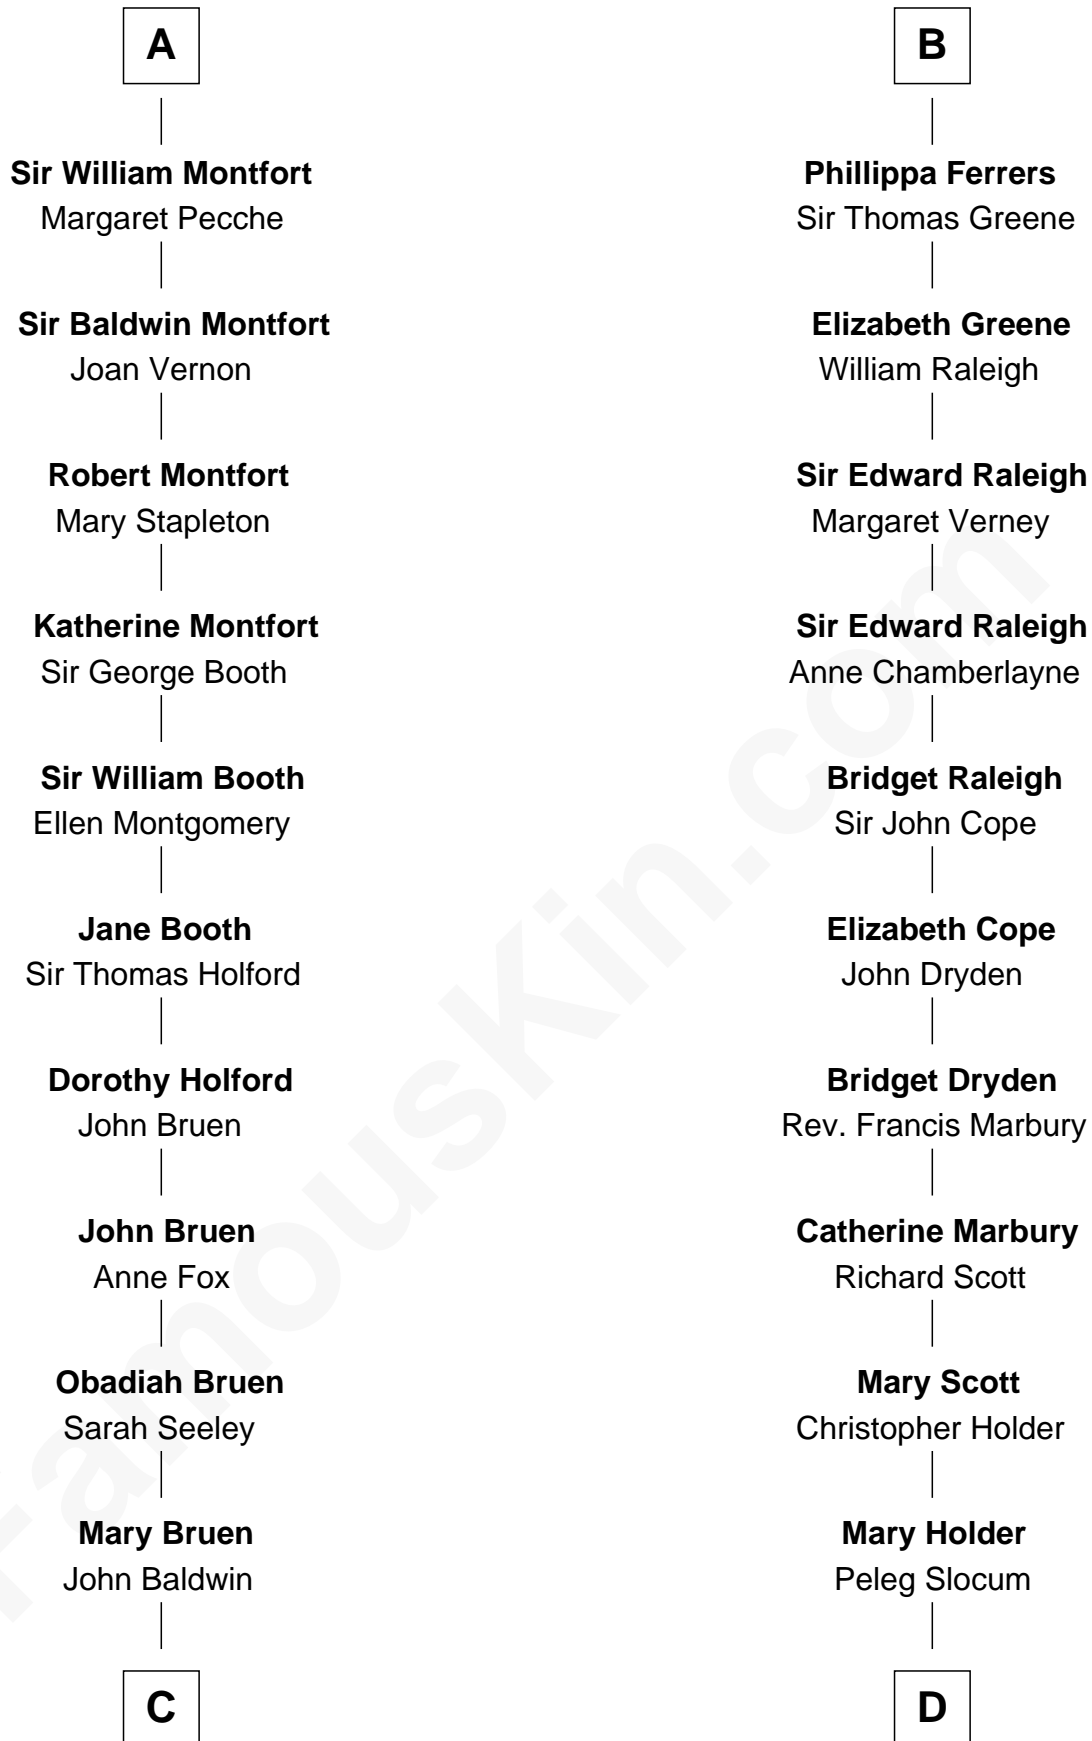

FamousKin.com

Relationship Chart of

Abraham Baldwin

Signer of the U.S. Constitution

20th cousin 1 time removed of

J. A. Folger

Founder of Folger Coffee Company

C

Abigail Baldwin

Samuel Baldwin

Timothy Baldwin

Bathsheba Stone

Michael Baldwin

Lucy Dudley

Abraham Baldwin

Signer of the U.S. Constitution