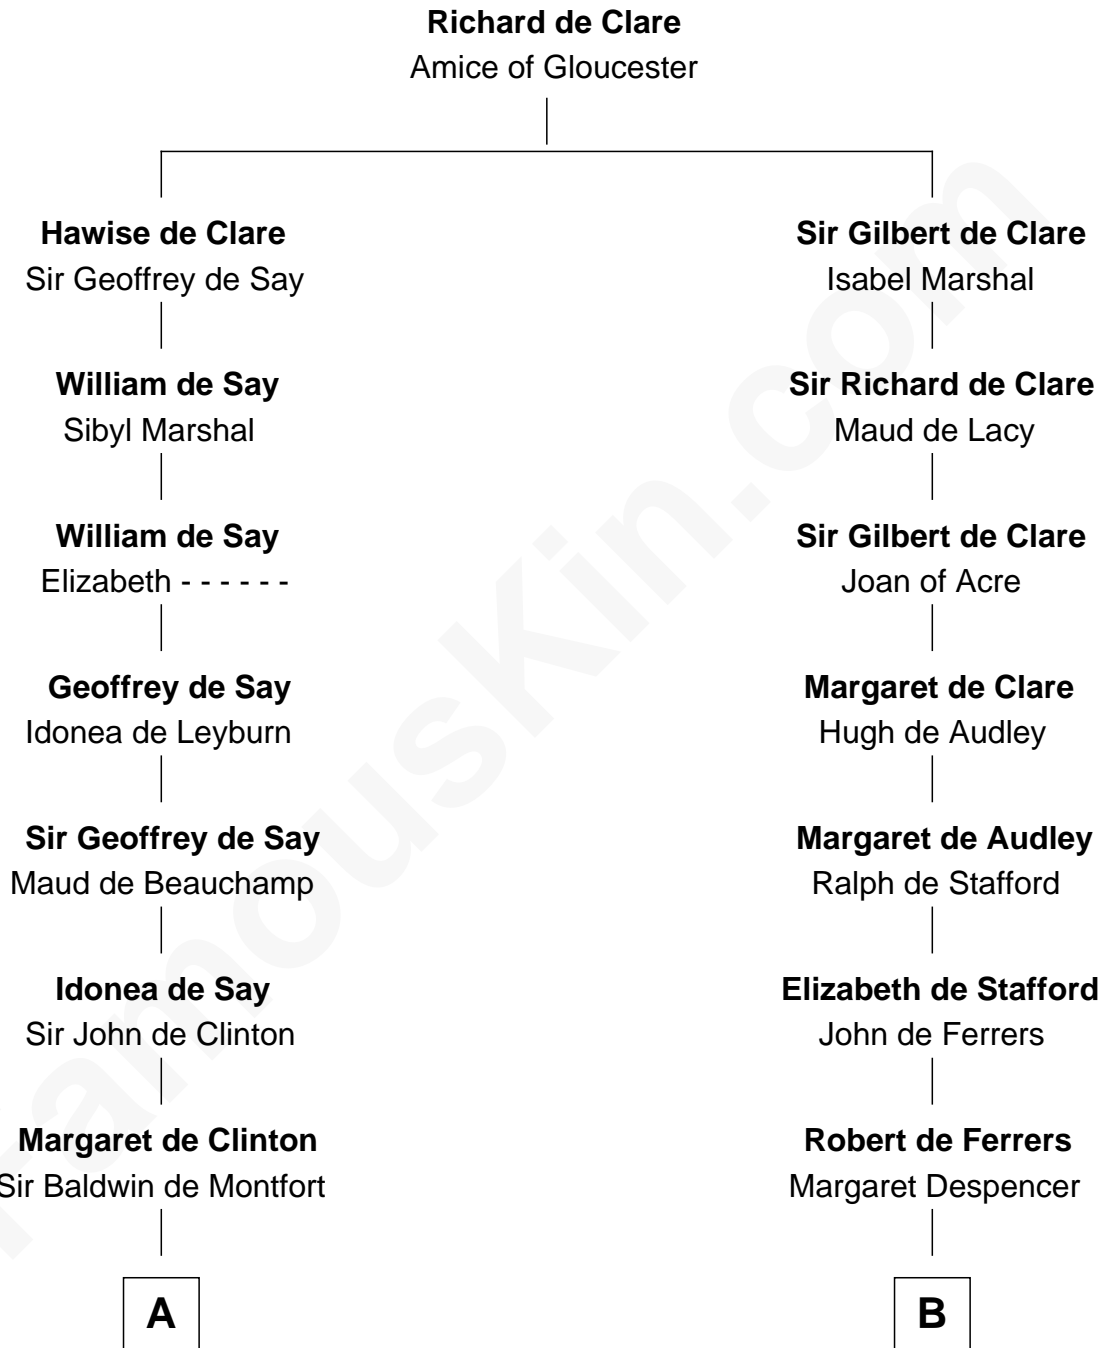

FamousKin.com

Relationship Chart of

Abraham Baldwin

Signer of the U.S. Constitution

20th cousin 1 time removed of

J. A. Folger

Founder of Folger Coffee Company

C

Abigail Baldwin

Samuel Baldwin

Timothy Baldwin

Bathsheba Stone

Michael Baldwin

Lucy Dudley

Abraham Baldwin

Signer of the U.S. Constitution