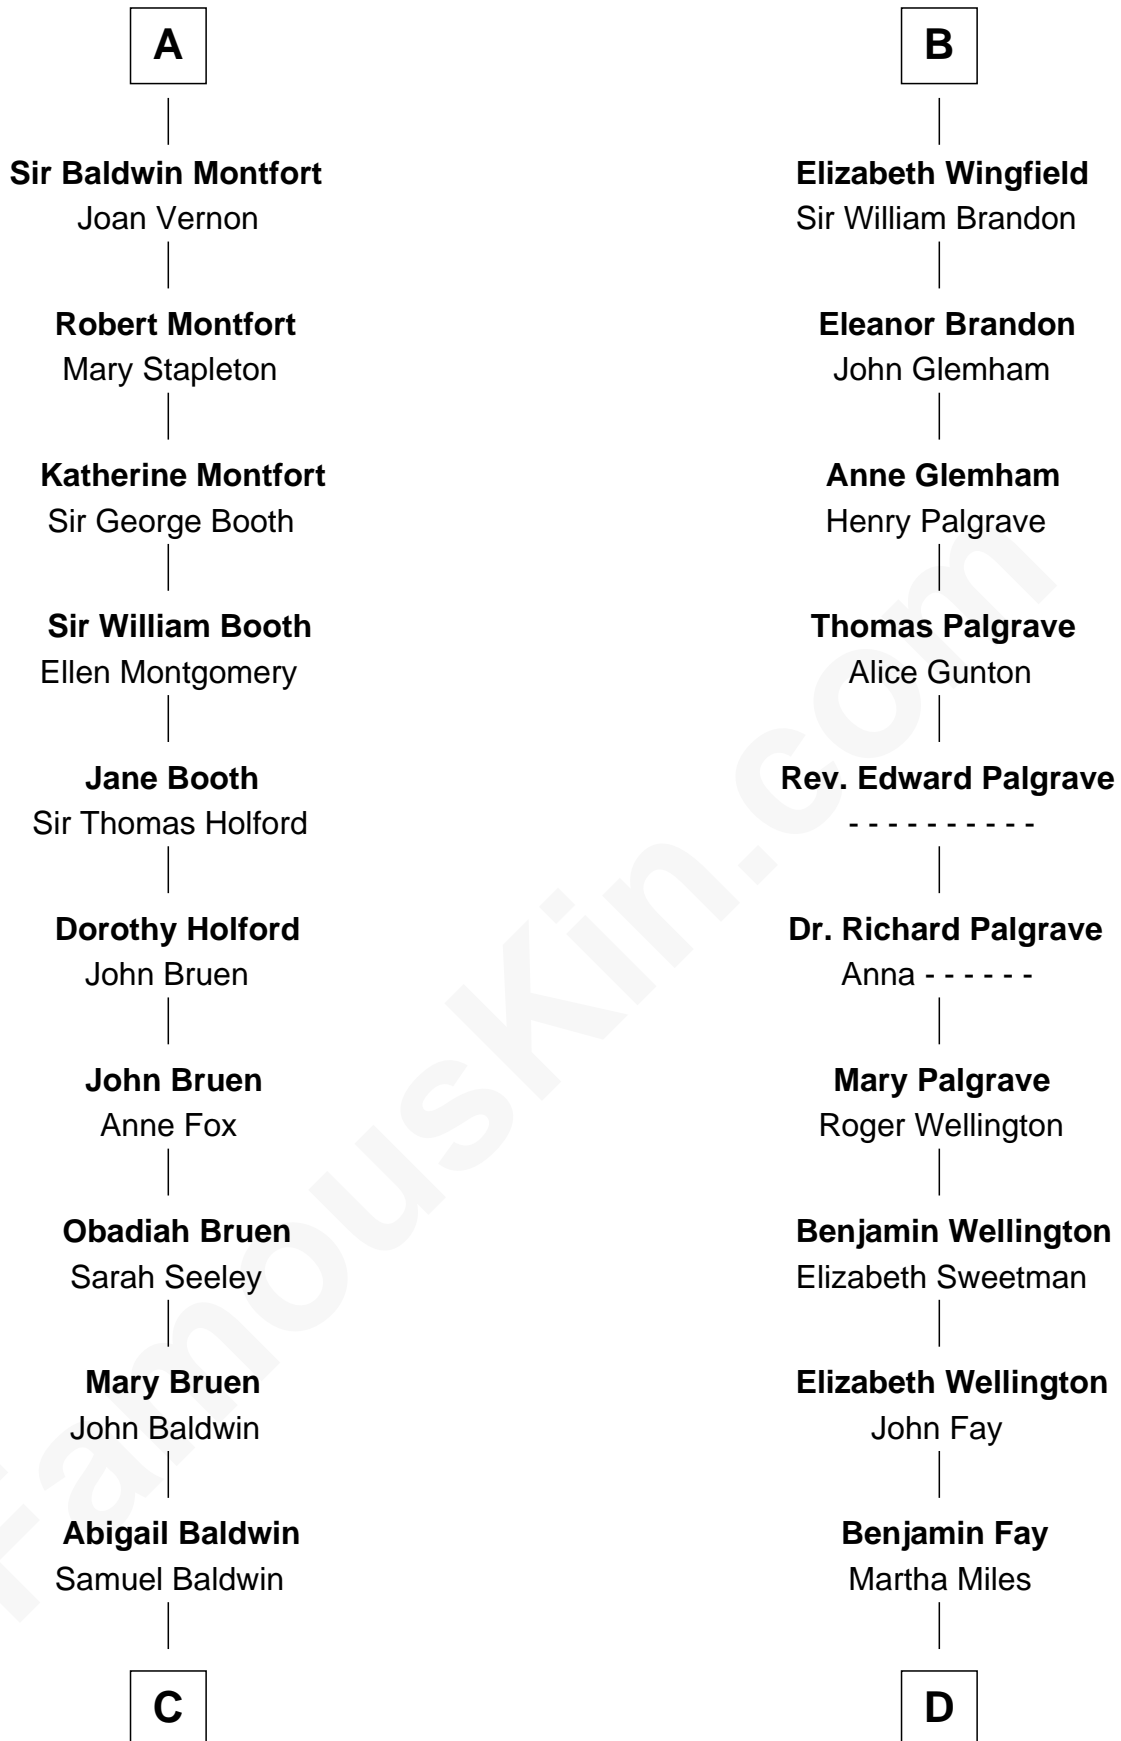

FamousKin.com Relationship Chart of

Abraham Baldwin

Signer of the U.S. Constitution

18th cousin 1 time removed of

Eli Whitney

Inventor of the Cotton Gin

Sir Humphrey de Bohun

Maud of Eu

C

Timothy Baldwin
Bathsheba Stone

Michael Baldwin
Lucy Dudley

Abraham Baldwin
Signer of the U.S. Constitution

D

Elizabeth Fay
Eli Whitney

Eli Whitney
Inventor of the Cotton Gin

FamousKin.com