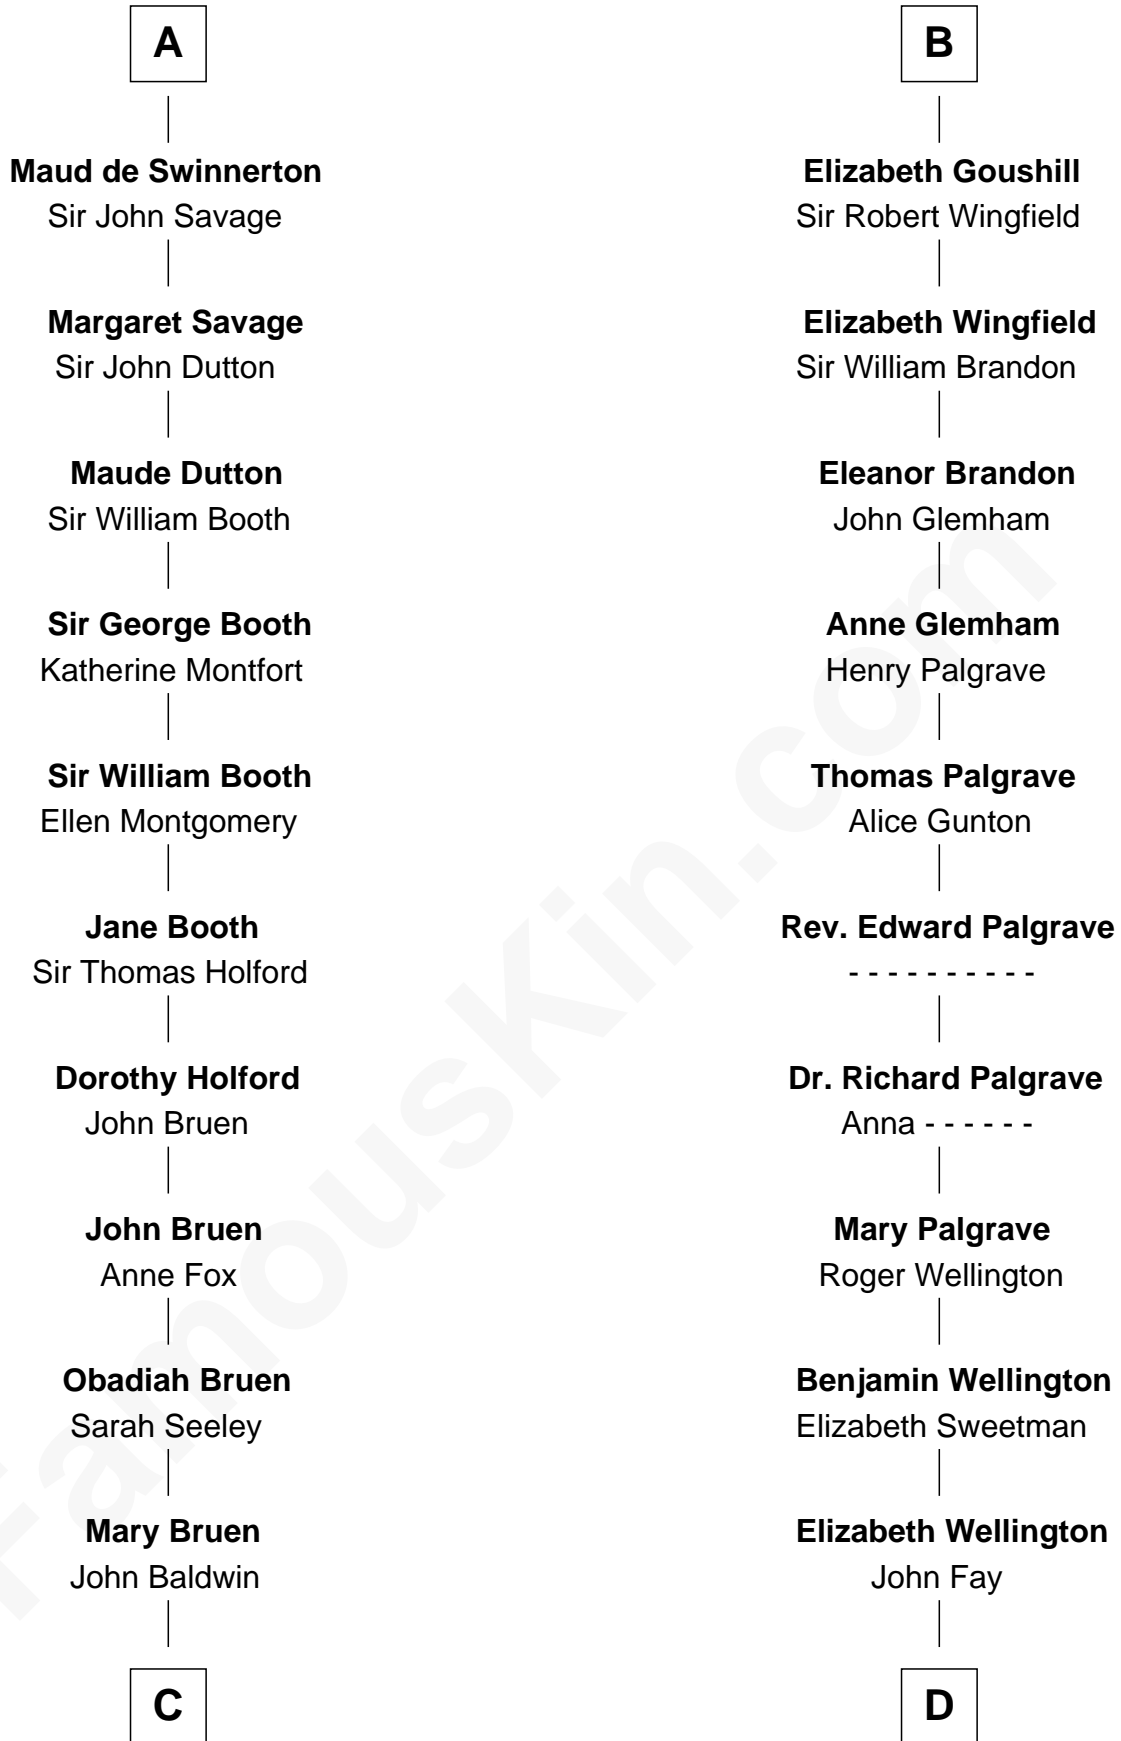

# FamousKin.com Relationship Chart of

**Abraham Baldwin**

*Signer of the U.S. Constitution*

19th cousin 1 time removed of

**Eli Whitney**

*Inventor of the Cotton Gin*

**Henry II, King of England**

*not married*  
*Ida de Tony*

**Eleanor Plantagenet**  
Richard Fitzalan

**Maude de Holland**  
Sir Thomas de Swinerton

**Sir Richard Fitzalan**  
Elizabeth de Bohun

**Sir Robert de Swinerton**  
Elizabeth de Beke

**Elizabeth Fitzalan**  
Sir Robert Goushill

**A**

**B**

**C**

**Abigail Baldwin**

Samuel Baldwin

**Timothy Baldwin**

Bathsheba Stone

**Michael Baldwin**

Lucy Dudley

**Abraham Baldwin**

*Signer of the U.S. Constitution*

**D**

**Benjamin Fay**

Martha Miles

**Elizabeth Fay**

Eli Whitney