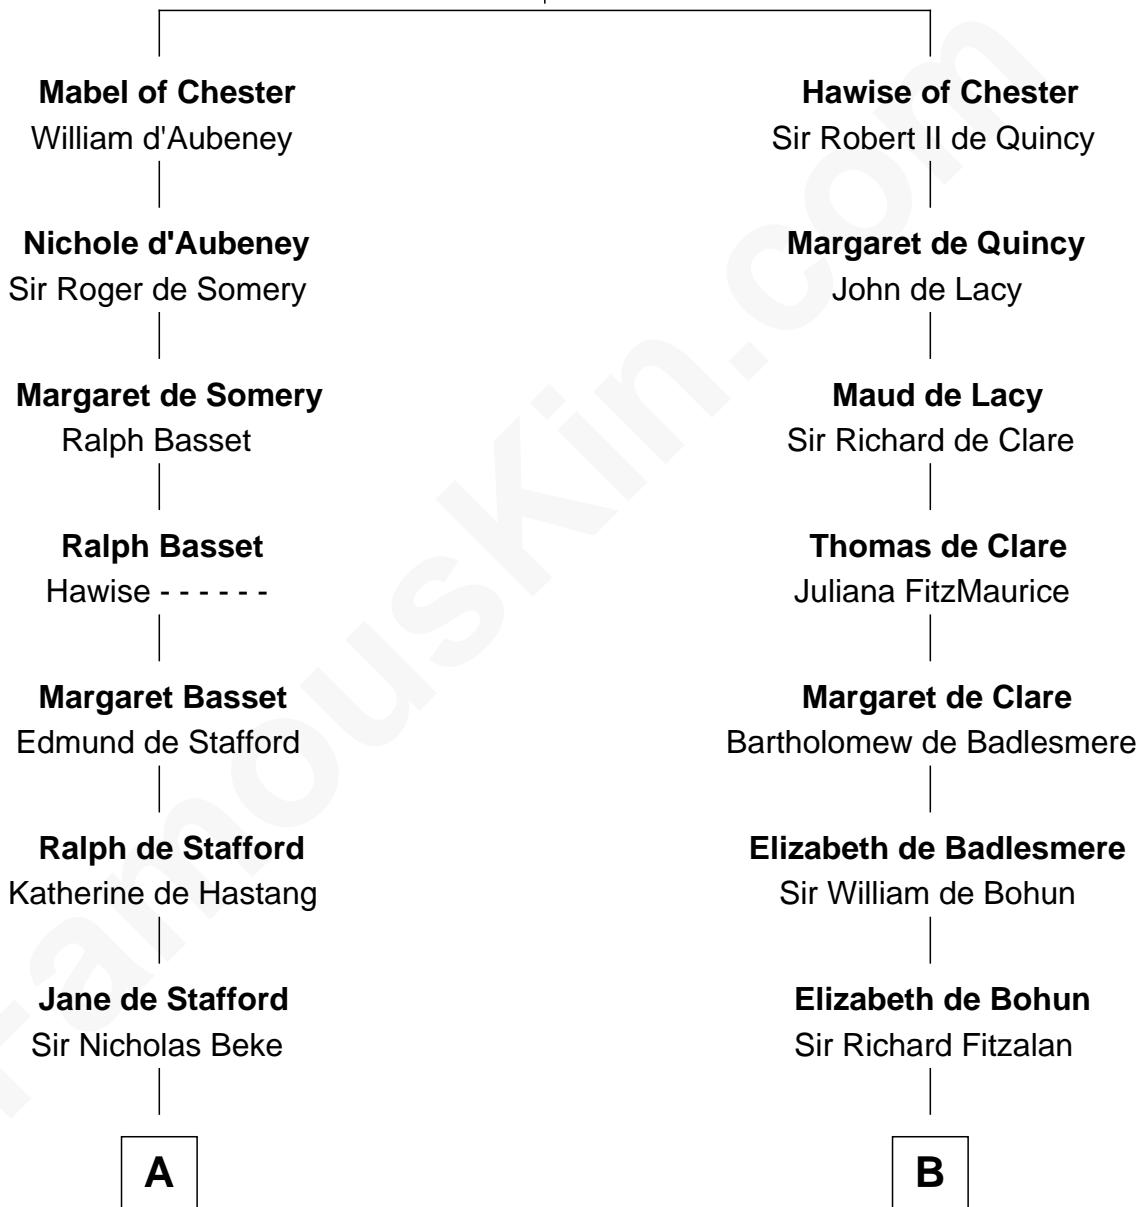

FamousKin.com Relationship Chart of

Abraham Baldwin

Signer of the U.S. Constitution

20th cousin 1 time removed of

Eli Whitney

Inventor of the Cotton Gin

Hugh de Kevelioc
Bertrade de Montfort

C

Mary Bruen
John Baldwin

Abigail Baldwin
Samuel Baldwin

Timothy Baldwin
Bathsheba Stone

Michael Baldwin
Lucy Dudley

Abraham Baldwin
Signer of the U.S. Constitution

D

Elizabeth Wellington
John Fay

Benjamin Fay
Martha Miles

Elizabeth Fay
Eli Whitney

Eli Whitney
Inventor of the Cotton Gin

FamousKin.com