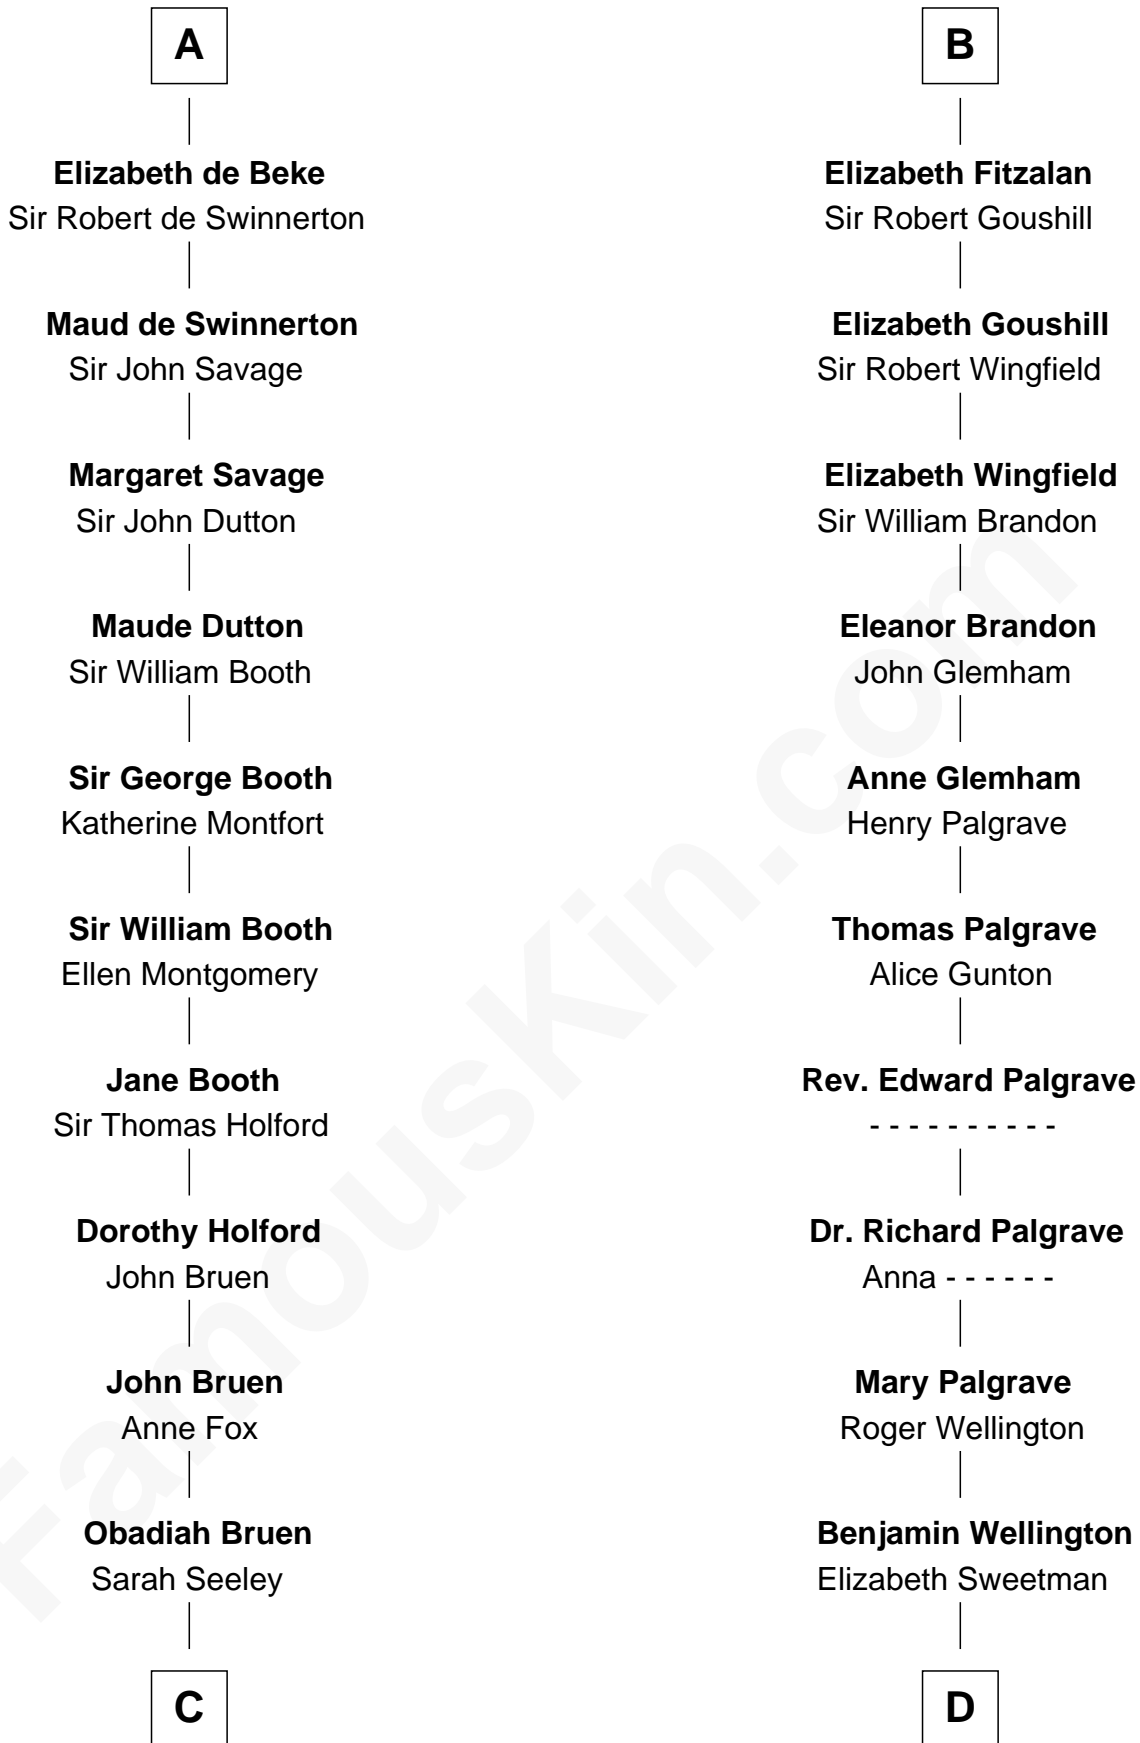

FamousKin.com Relationship Chart of

Abraham Baldwin

Signer of the U.S. Constitution

20th cousin 1 time removed of

Eli Whitney

Inventor of the Cotton Gin

Hugh de Kevelioc
Bertrade de Montfort

C

Mary Bruen
John Baldwin

Abigail Baldwin
Samuel Baldwin

Timothy Baldwin
Bathsheba Stone

Michael Baldwin
Lucy Dudley

Abraham Baldwin
Signer of the U.S. Constitution

D

Elizabeth Wellington
John Fay

Benjamin Fay
Martha Miles

Elizabeth Fay
Eli Whitney

Eli Whitney
Inventor of the Cotton Gin

FamousKin.com