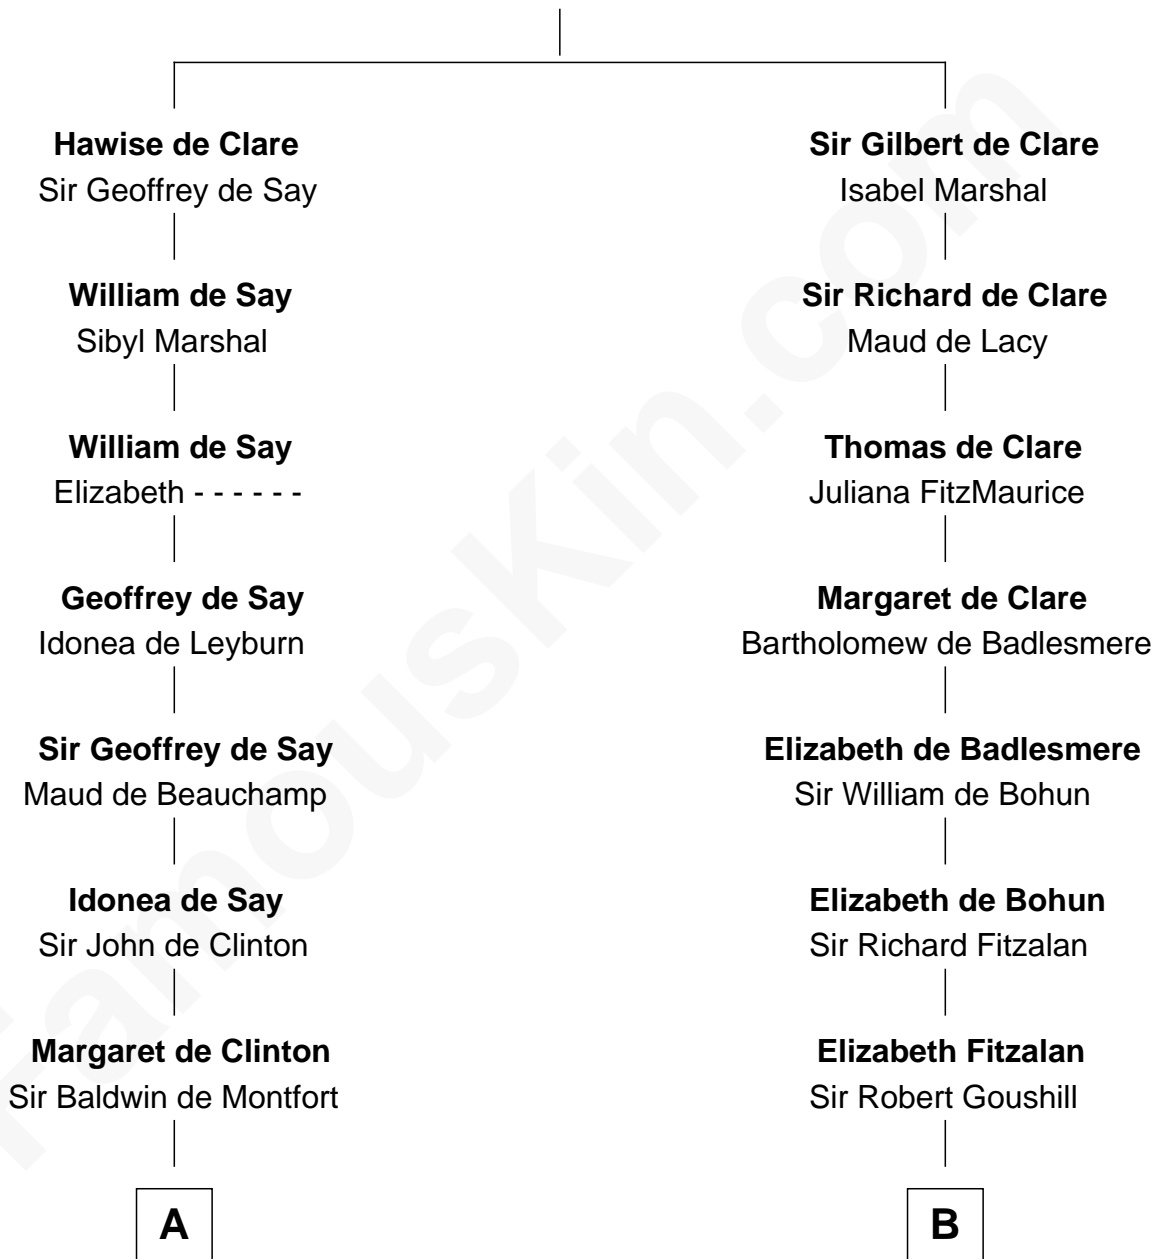

FamousKin.com Relationship Chart of

Abraham Baldwin

Signer of the U.S. Constitution

19th cousin 1 time removed of

Eli Whitney

Inventor of the Cotton Gin

Richard de Clare
Amice of Gloucester

C

Abigail Baldwin

Samuel Baldwin

Timothy Baldwin

Bathsheba Stone

Michael Baldwin

Lucy Dudley

Abraham Baldwin

Signer of the U.S. Constitution

D

Benjamin Fay

Martha Miles

Elizabeth Fay

Eli Whitney

Eli Whitney

Inventor of the Cotton Gin

FamousKin.com