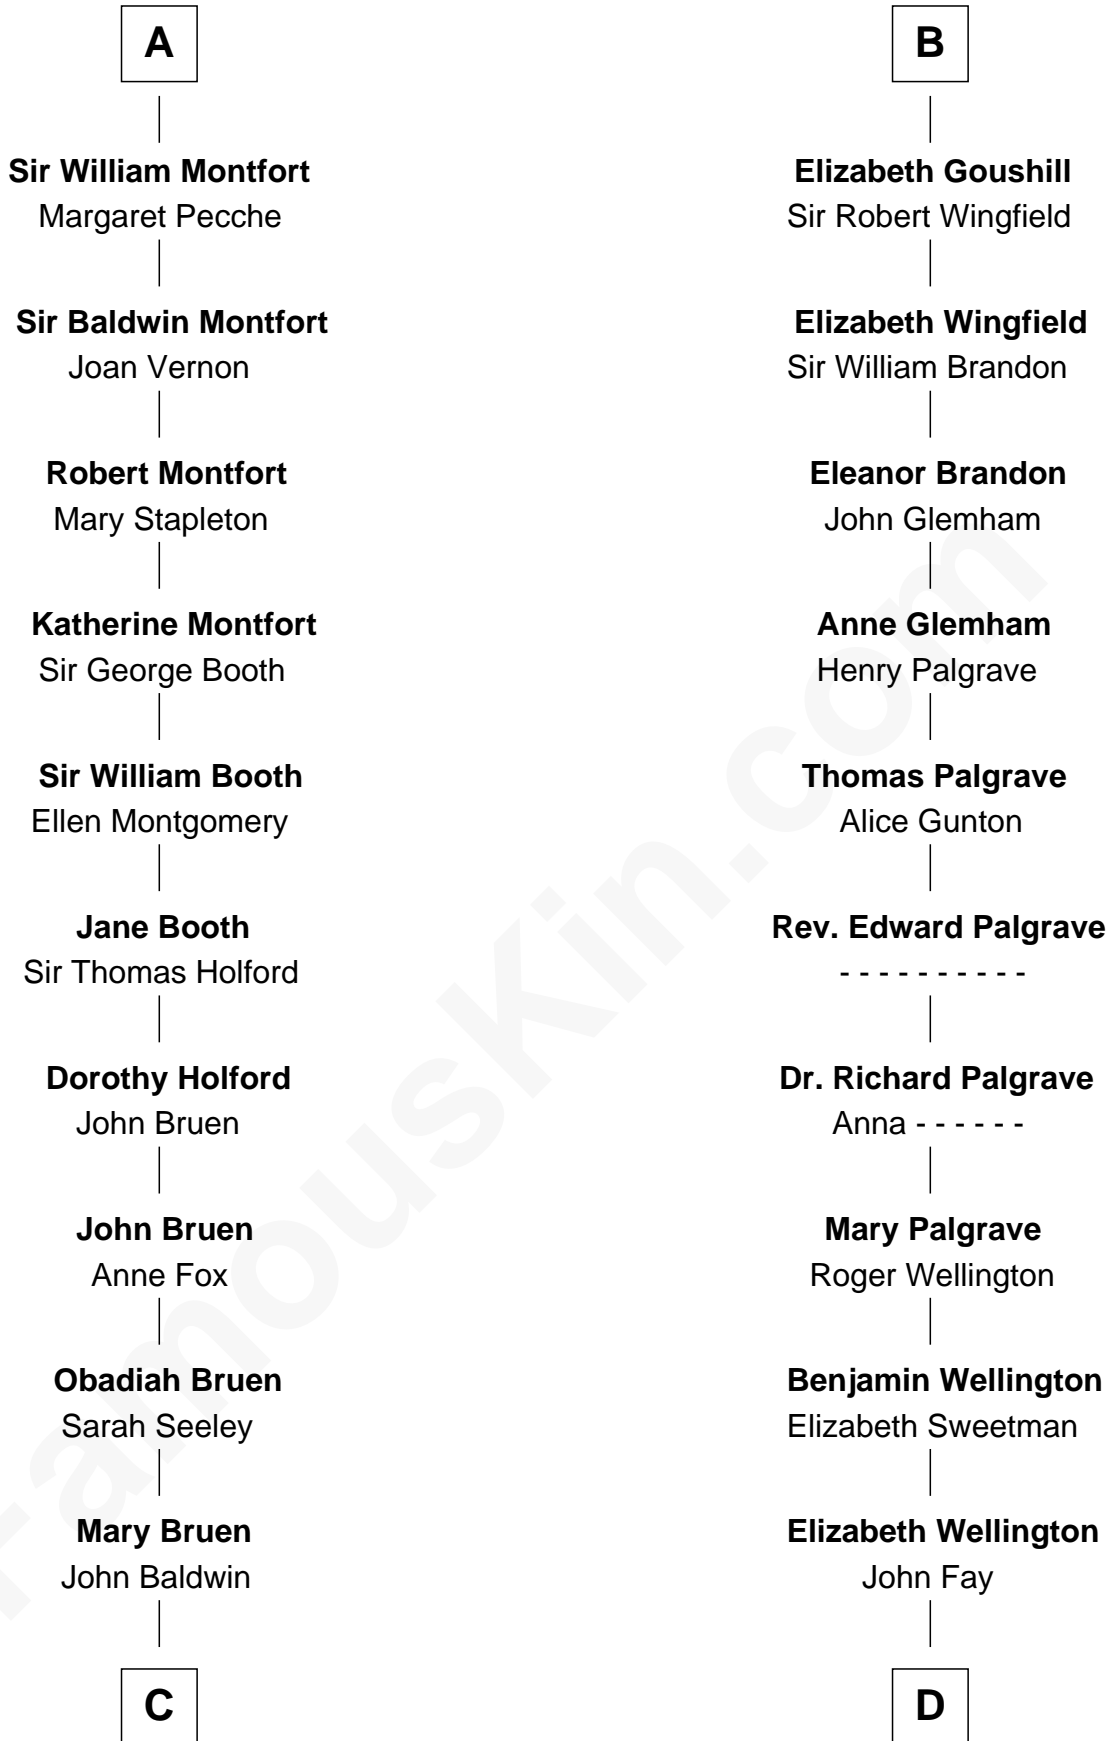

FamousKin.com Relationship Chart of

Abraham Baldwin

Signer of the U.S. Constitution

19th cousin 1 time removed of

Eli Whitney

Inventor of the Cotton Gin

Richard de Clare
Amice of Gloucester

C

Abigail Baldwin

Samuel Baldwin

Timothy Baldwin

Bathsheba Stone

Michael Baldwin

Lucy Dudley

Abraham Baldwin

Signer of the U.S. Constitution