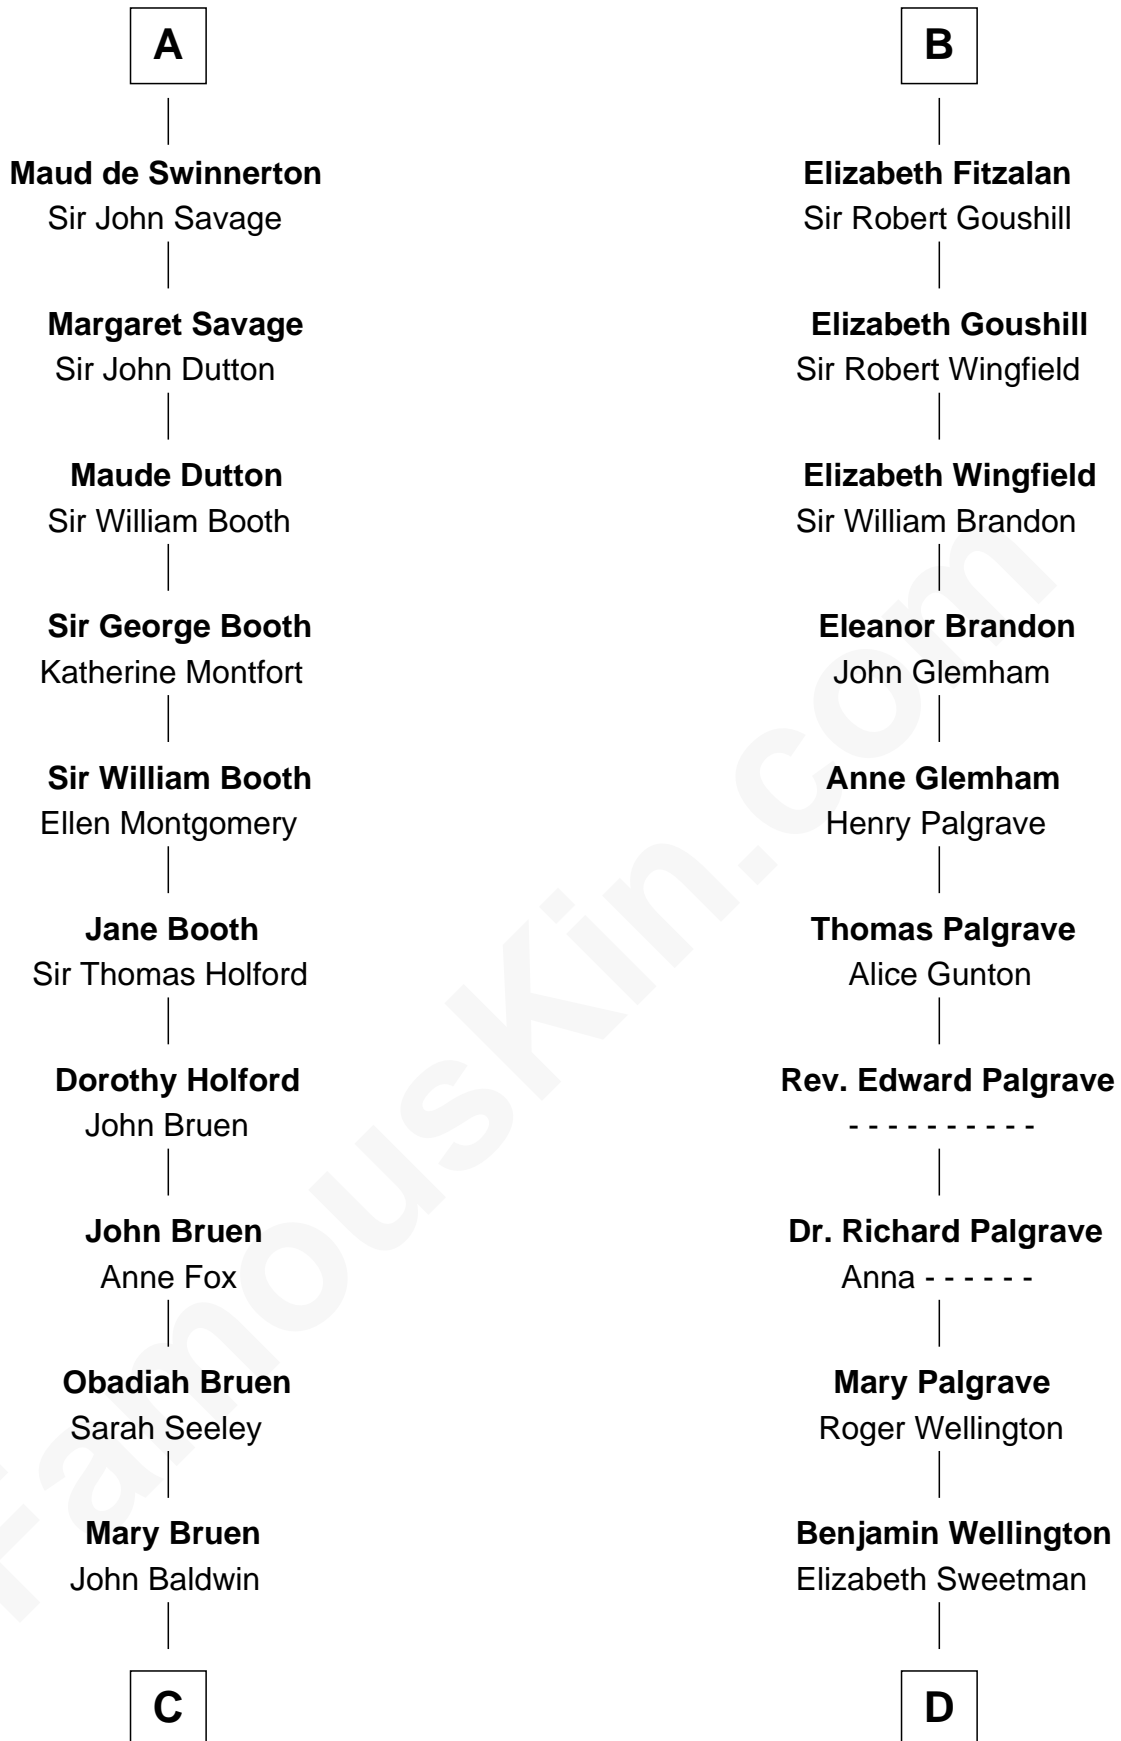

FamousKin.com Relationship Chart of

Abraham Baldwin

Signer of the U.S. Constitution

20th cousin of

Eli Whitney

Inventor of the Cotton Gin

C

Abigail Baldwin

Samuel Baldwin

Timothy Baldwin

Bathsheba Stone

Michael Baldwin

Lucy Dudley

Abraham Baldwin

Signer of the U.S. Constitution

D