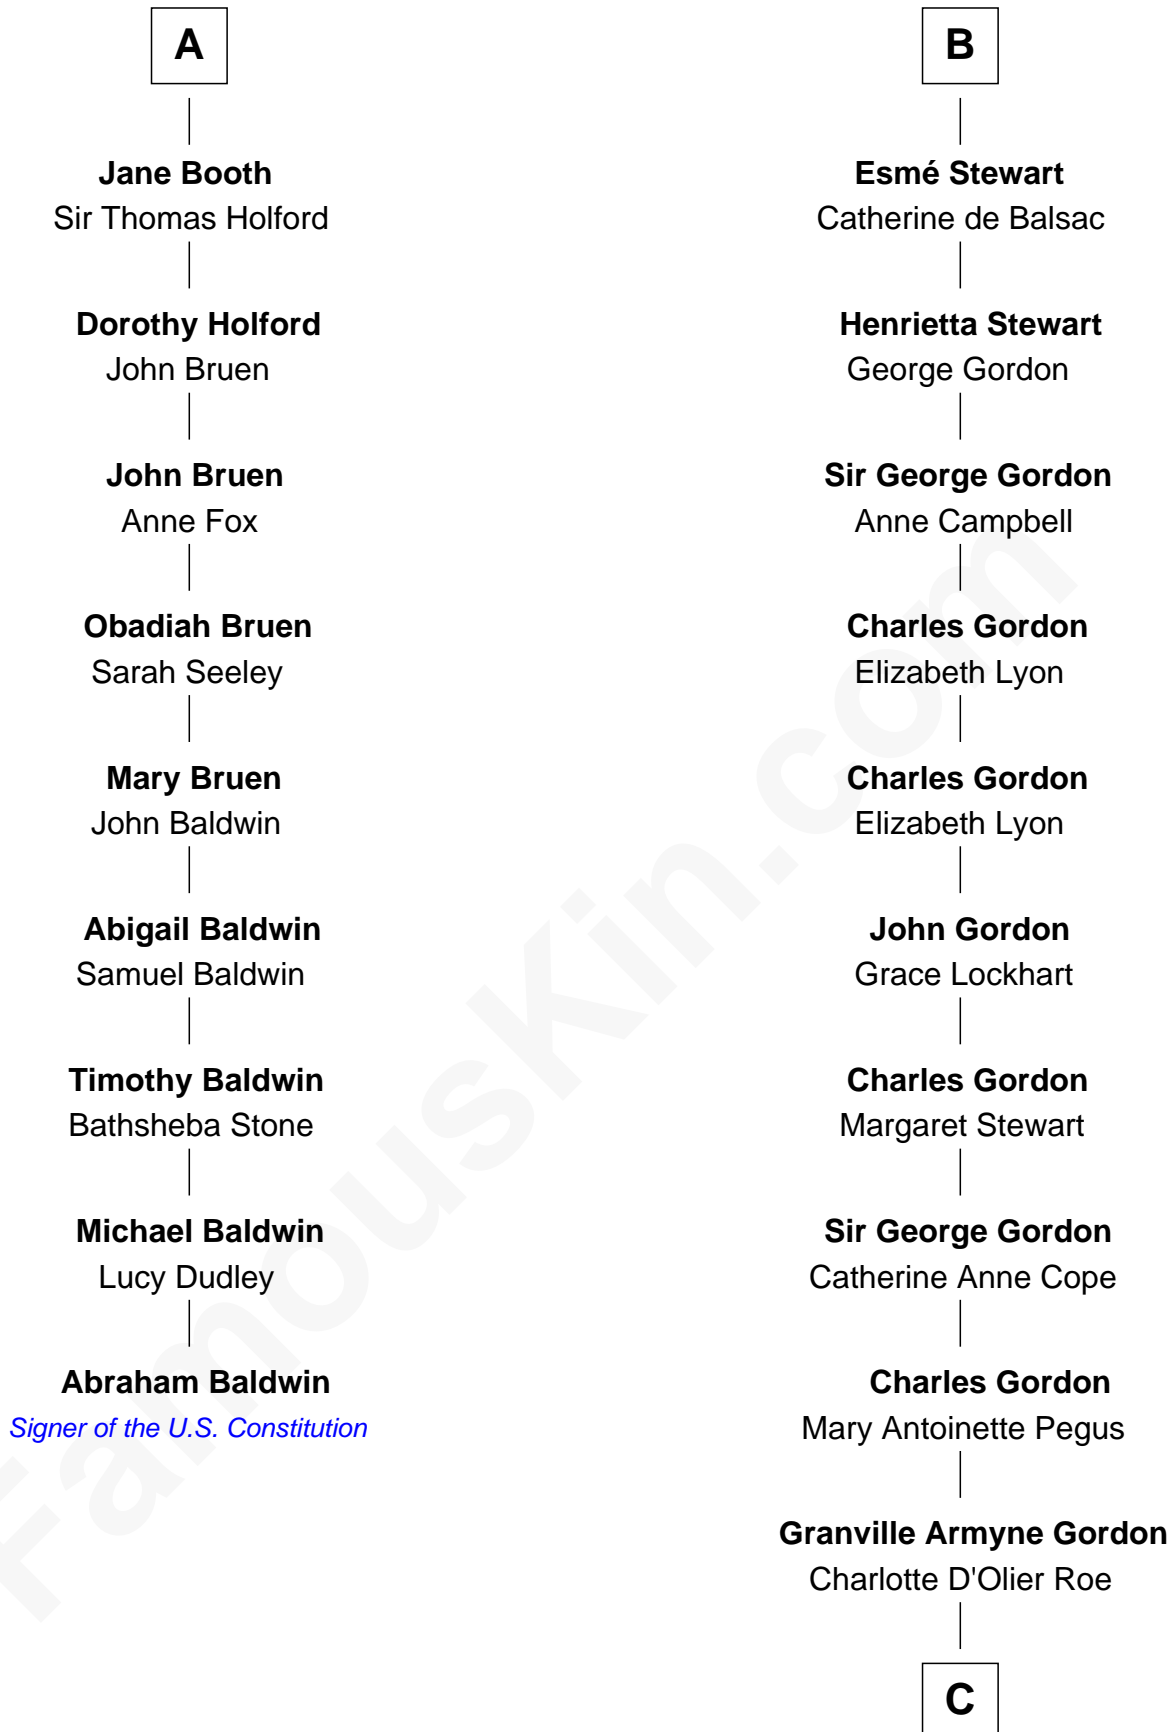

FamousKin.com Relationship Chart of

Abraham Baldwin

Signer of the U.S. Constitution

15th cousin 6 times removed of

Cara Delevingne

Fashion Model and Movie Actress

Sir Robert de Holland

Maude la Zouche

C

Armyne Evelyne Gordon

Sir Lionel Lawson Faudel-Phillips

Anne Margaret Faudel-Phillips

John Vincent Sheffield

Jane Armyne Sheffield

Sir Jocelyn Edward Greville Stevens

Pandora Anne Stevens