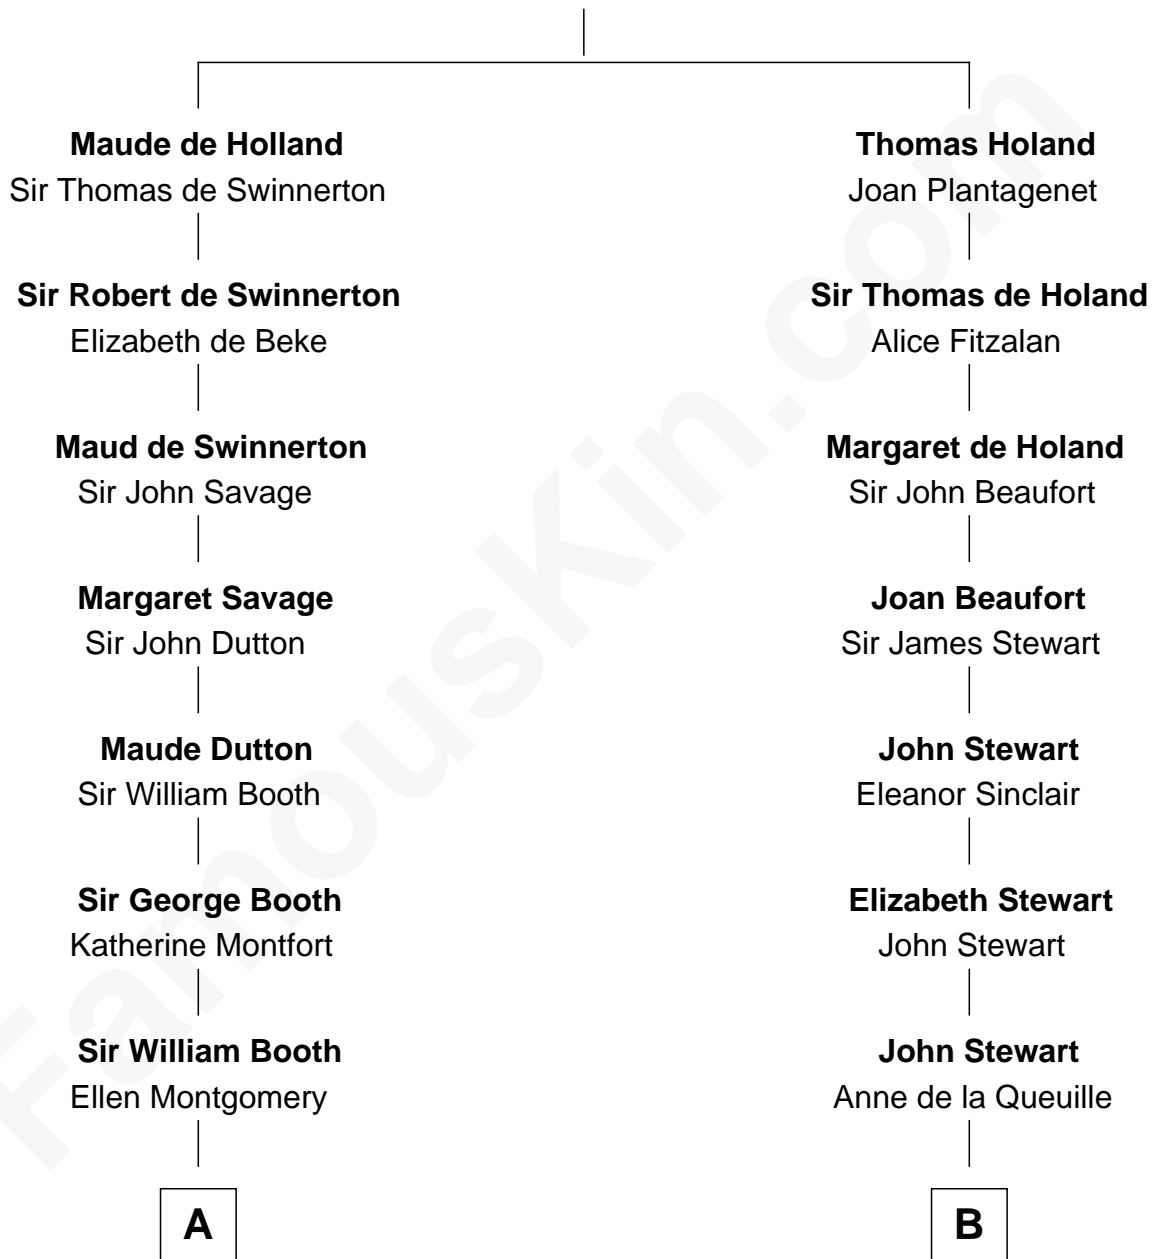

FamousKin.com Relationship Chart of

Abraham Baldwin

Signer of the U.S. Constitution

15th cousin 6 times removed of

Cara Delevingne

Fashion Model and Movie Actress

Sir Robert de Holland

Maude la Zouche

C

Armyne Evelyne Gordon

Sir Lionel Lawson Faudel-Phillips

Anne Margaret Faudel-Phillips

John Vincent Sheffield

Jane Armyne Sheffield

Sir Jocelyn Edward Greville Stevens

Pandora Anne Stevens

Charles Hamar Delevingne

Cara Delevingne

Model and Actress