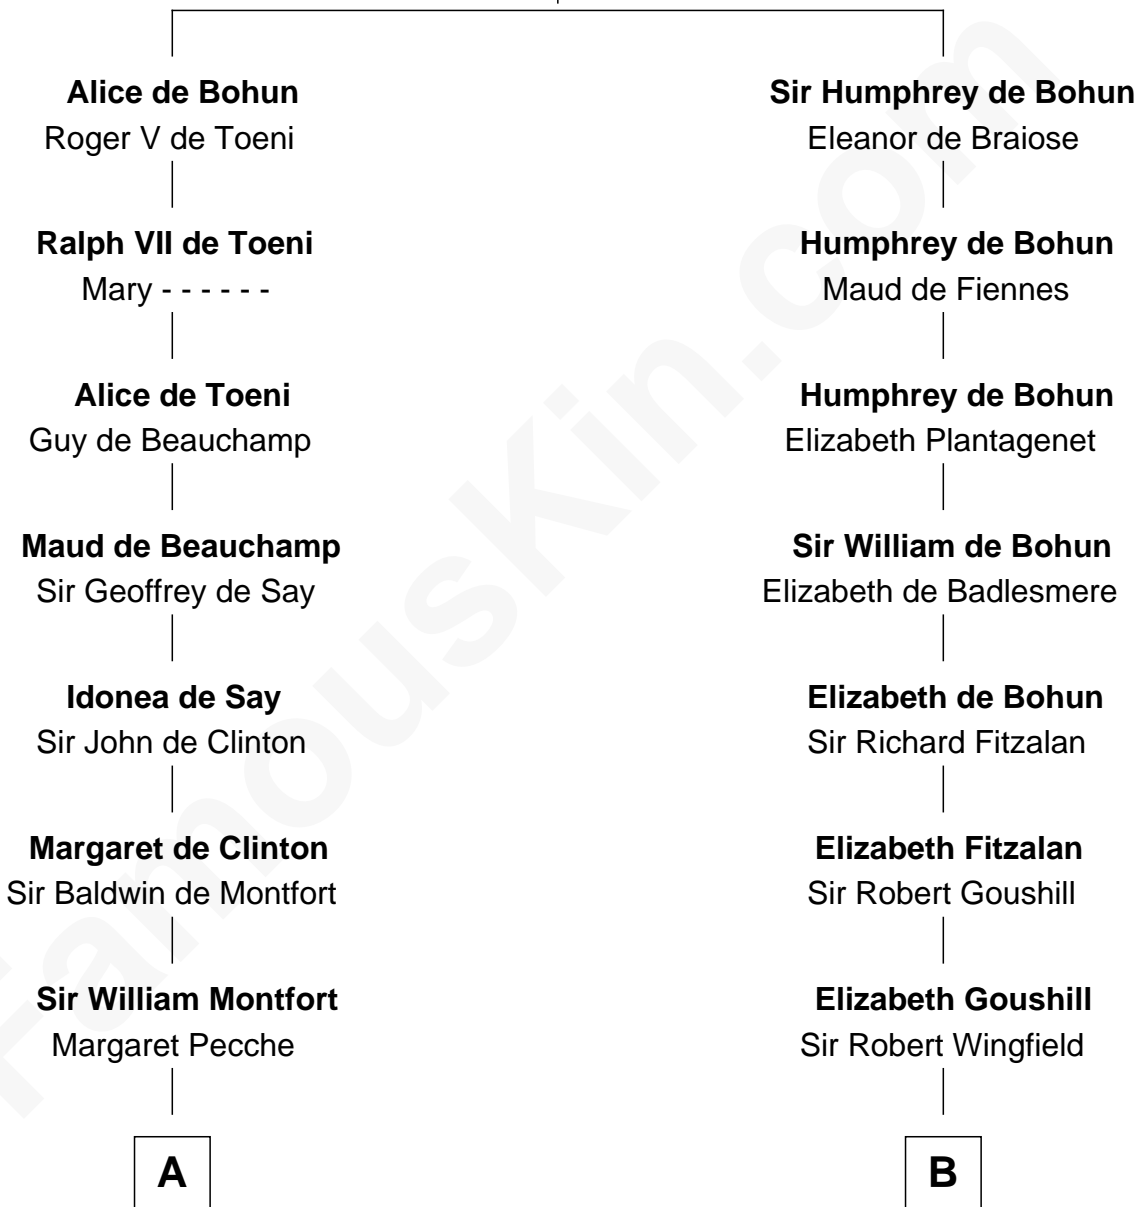

FamousKin.com Relationship Chart of

Abraham Baldwin

Signer of the U.S. Constitution

19th cousin 2 times removed of

Franklin D. Roosevelt

32nd U.S. President

Sir Humphrey de Bohun

Maud of Eu

C

Timothy Baldwin
Bathsheba Stone

Michael Baldwin
Lucy Dudley

Abraham Baldwin
Signer of the U.S. Constitution

D

Joseph Church
Deborah Perry

Deborah P. Church
Warren Delano

Warren Delano
Catharine Robbins Lyman

Sara Delano
James Roosevelt

Franklin D. Roosevelt
32nd U.S. President

FamousKin.com