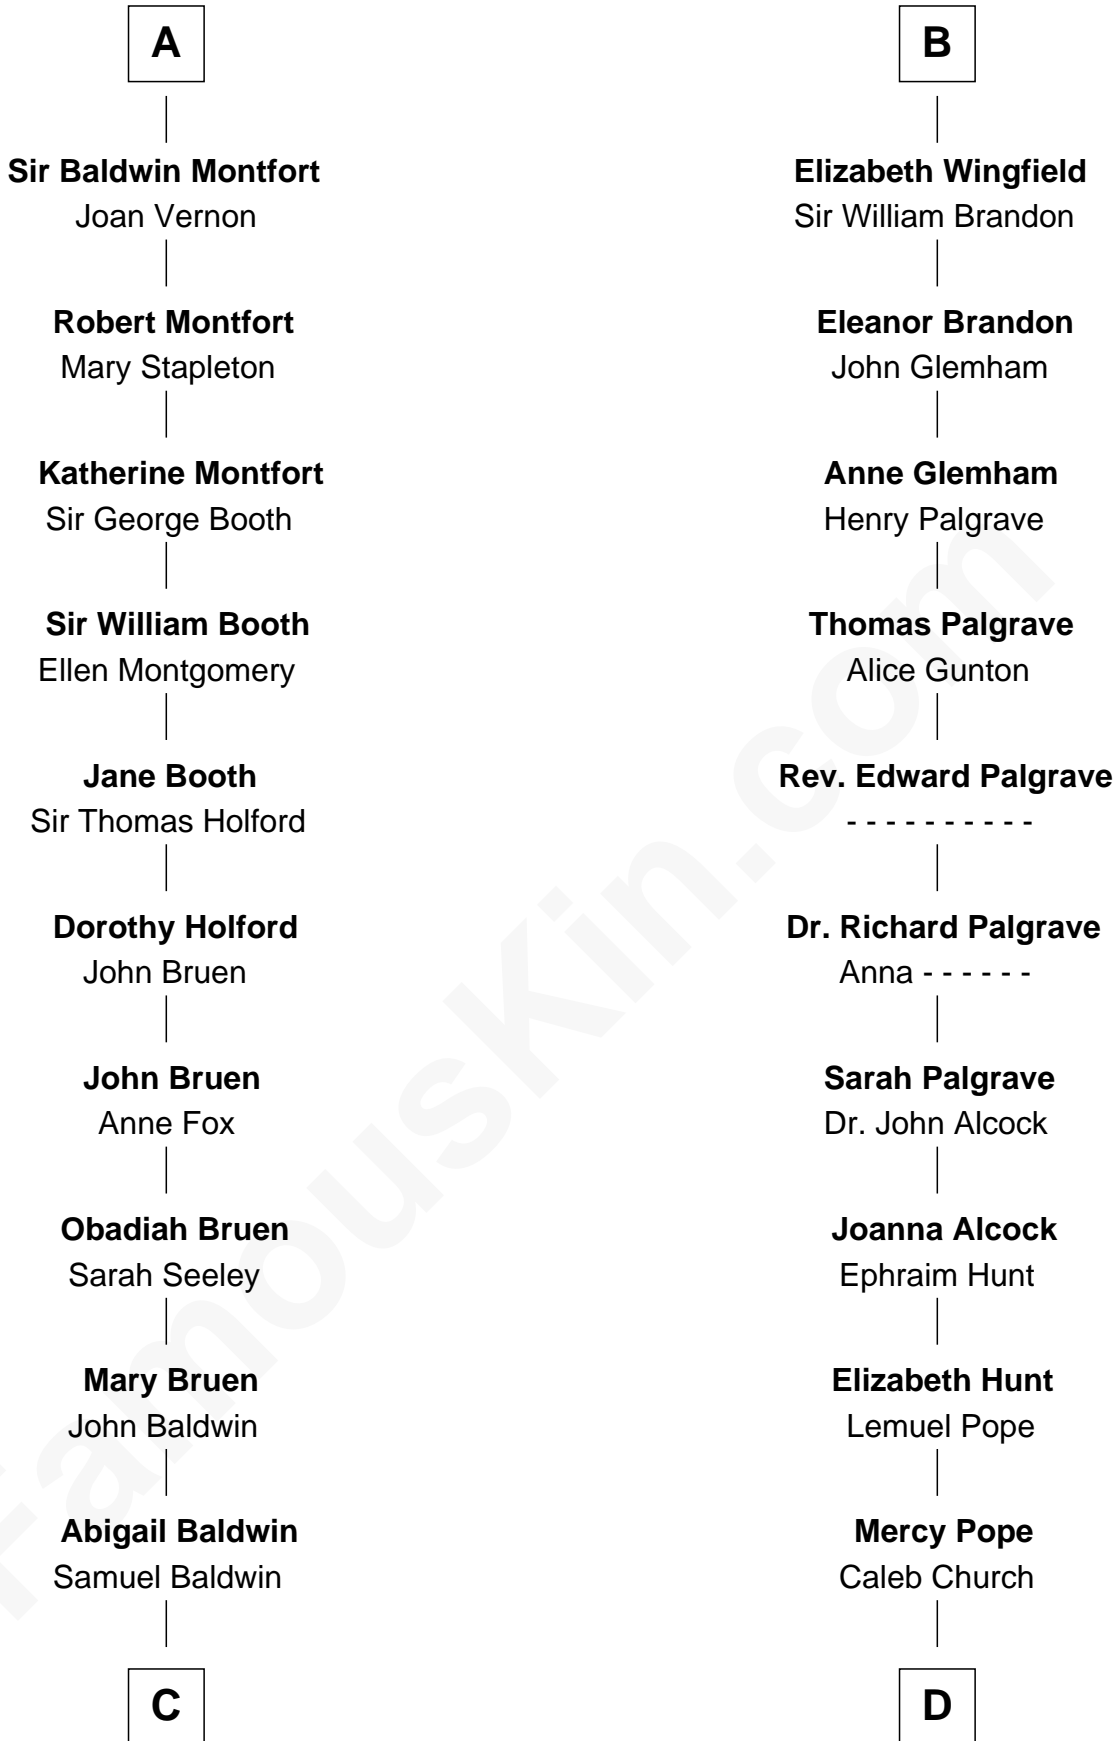

FamousKin.com Relationship Chart of

Abraham Baldwin

Signer of the U.S. Constitution

19th cousin 2 times removed of

Franklin D. Roosevelt

32nd U.S. President

Sir Humphrey de Bohun

Maud of Eu

C

Timothy Baldwin
Bathsheba Stone

Michael Baldwin
Lucy Dudley

Abraham Baldwin
Signer of the U.S. Constitution

D

Joseph Church
Deborah Perry

Deborah P. Church
Warren Delano

Warren Delano
Catharine Robbins Lyman

Sara Delano
James Roosevelt

Franklin D. Roosevelt
32nd U.S. President

FamousKin.com