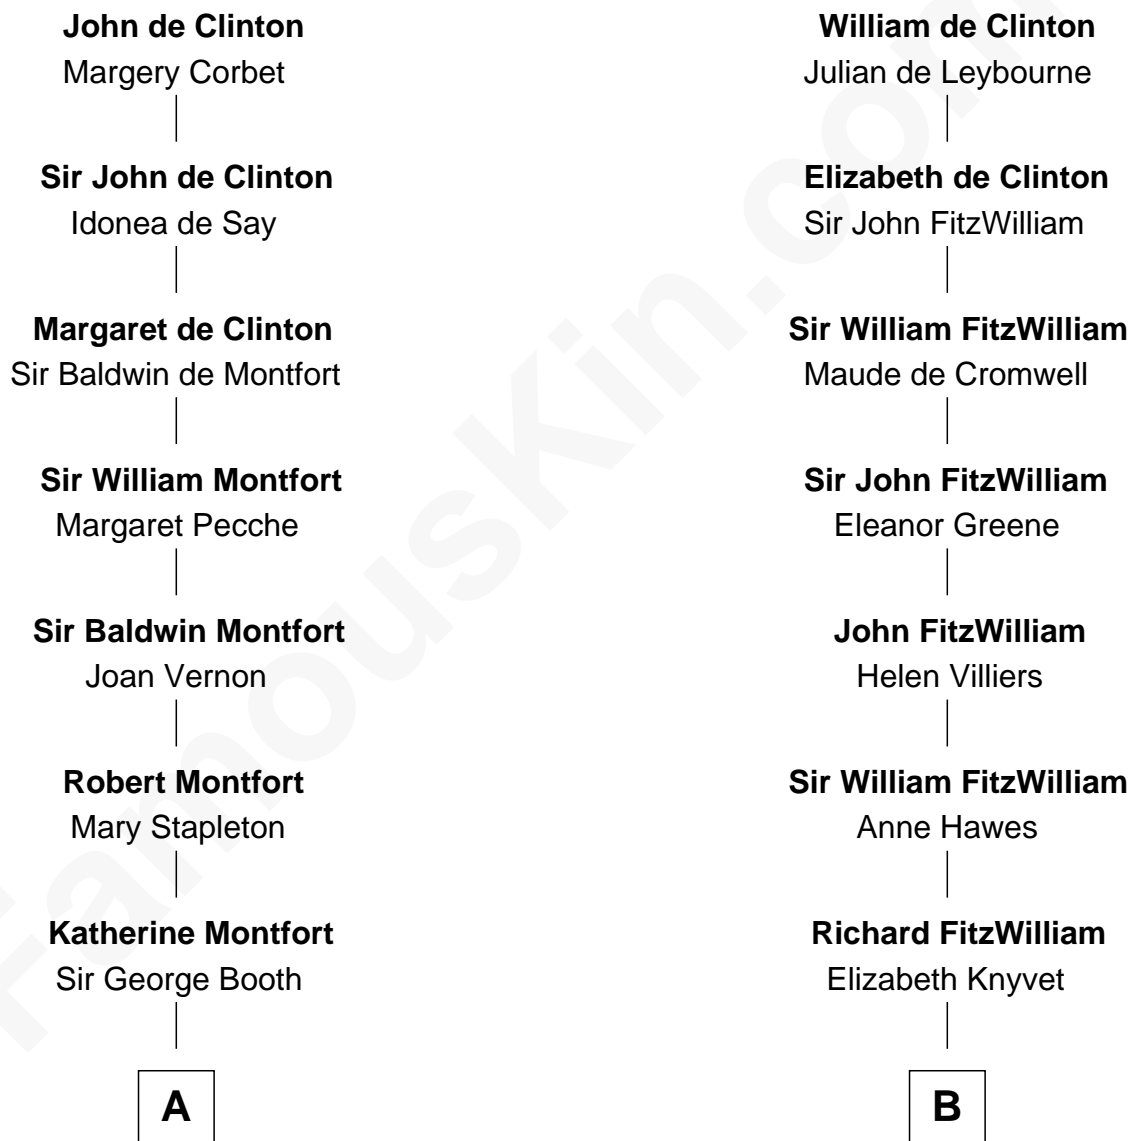

FamousKin.com Relationship Chart of

Abraham Baldwin

Signer of the U.S. Constitution

16th cousin 2 times removed of

Franklin D. Roosevelt

32nd U.S. President

John de Clinton

Ida de Odingsells

C

|
James Roosevelt

Sara Delano

|
Franklin D. Roosevelt

32nd U.S. President

FamousKin.com