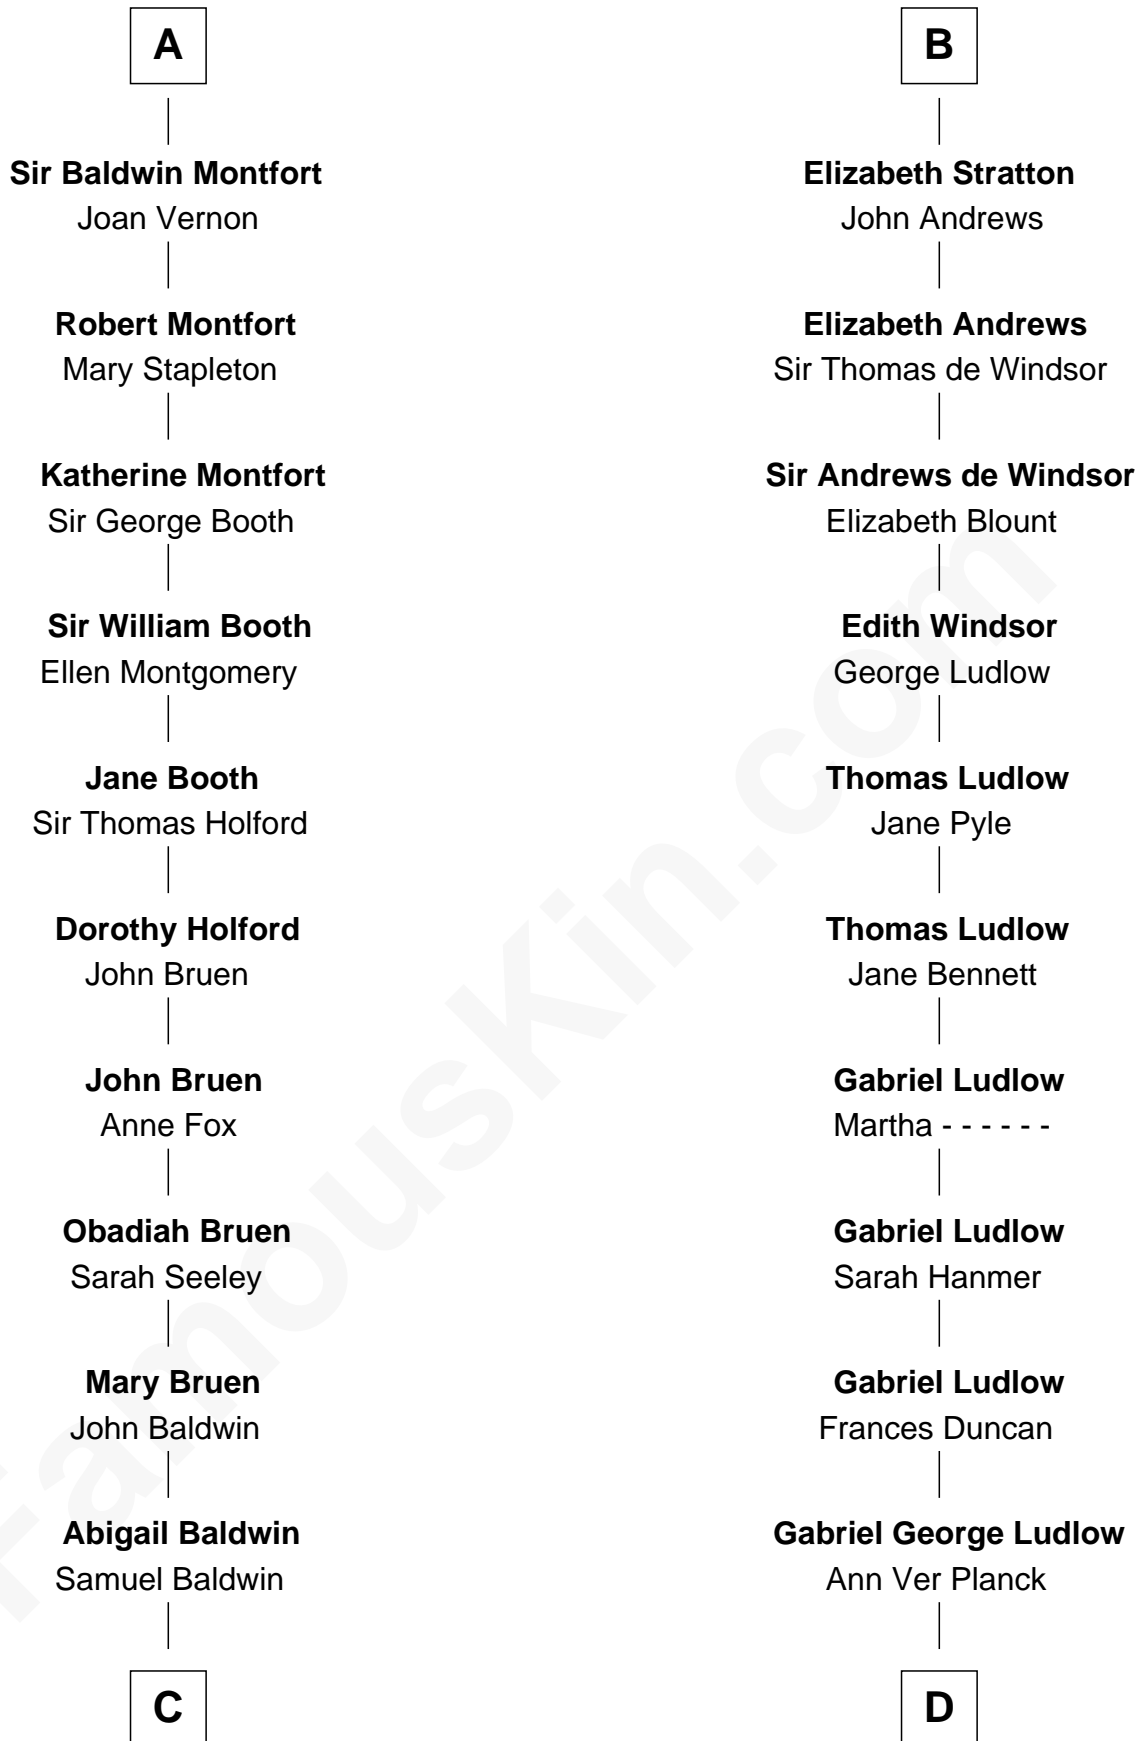

# FamousKin.com Relationship Chart of

**Abraham Baldwin**

*Signer of the U.S. Constitution*

19th cousin 2 times removed of

**Eleanor Roosevelt**

*First Lady of President Franklin D. Roosevelt*

**Sir Humphrey de Bohun**

Maud of Eu

**C**

**Timothy Baldwin**  
Bathsheba Stone

**Michael Baldwin**  
Lucy Dudley

**Abraham Baldwin**  
*Signer of the U.S. Constitution*

**D**

**Gabriel Ver Planck Ludlow**  
Elizabeth A. Hunter

**Dr. Edward Hunter Ludlow**  
Elizabeth Livingston

**Mary Livingston Ludlow**  
Valentine Gill Hall

**Anna Rebecca Hall**  
Elliott Roosevelt

**Eleanor Roosevelt**  
*First Lady of Franklin Roosevelt*