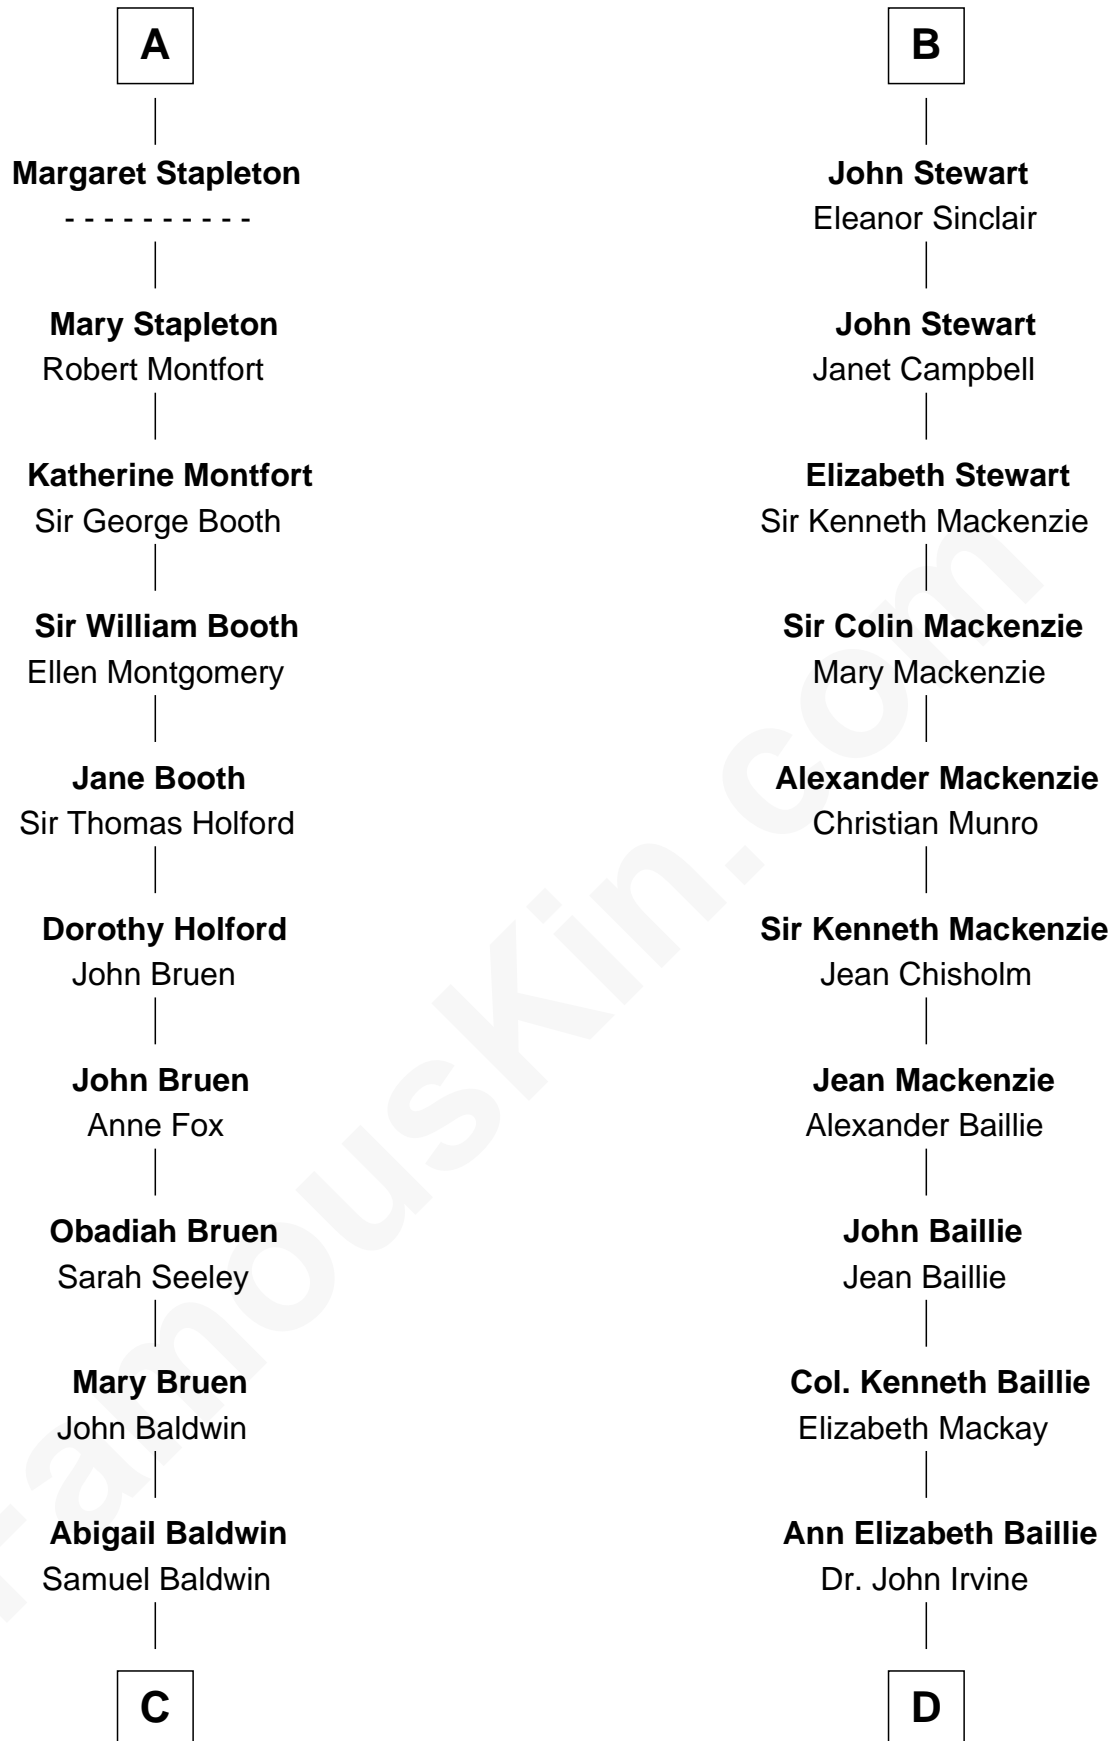

FamousKin.com
Relationship Chart of
Abraham Baldwin

Signer of the U.S. Constitution

19th cousin 2 times removed of

Eleanor Roosevelt

First Lady of President Franklin D. Roosevelt

C

Timothy Baldwin
Bathsheba Stone

Michael Baldwin
Lucy Dudley

Abraham Baldwin
Signer of the U.S. Constitution

D

Anne Irvine
James Bulloch

James Stephens Bulloch
Martha Stewart

Martha Bulloch
Theodore Roosevelt

Elliott Roosevelt
Anna Rebecca Hall

Eleanor Roosevelt
First Lady of Franklin Roosevelt

FamousKin.com