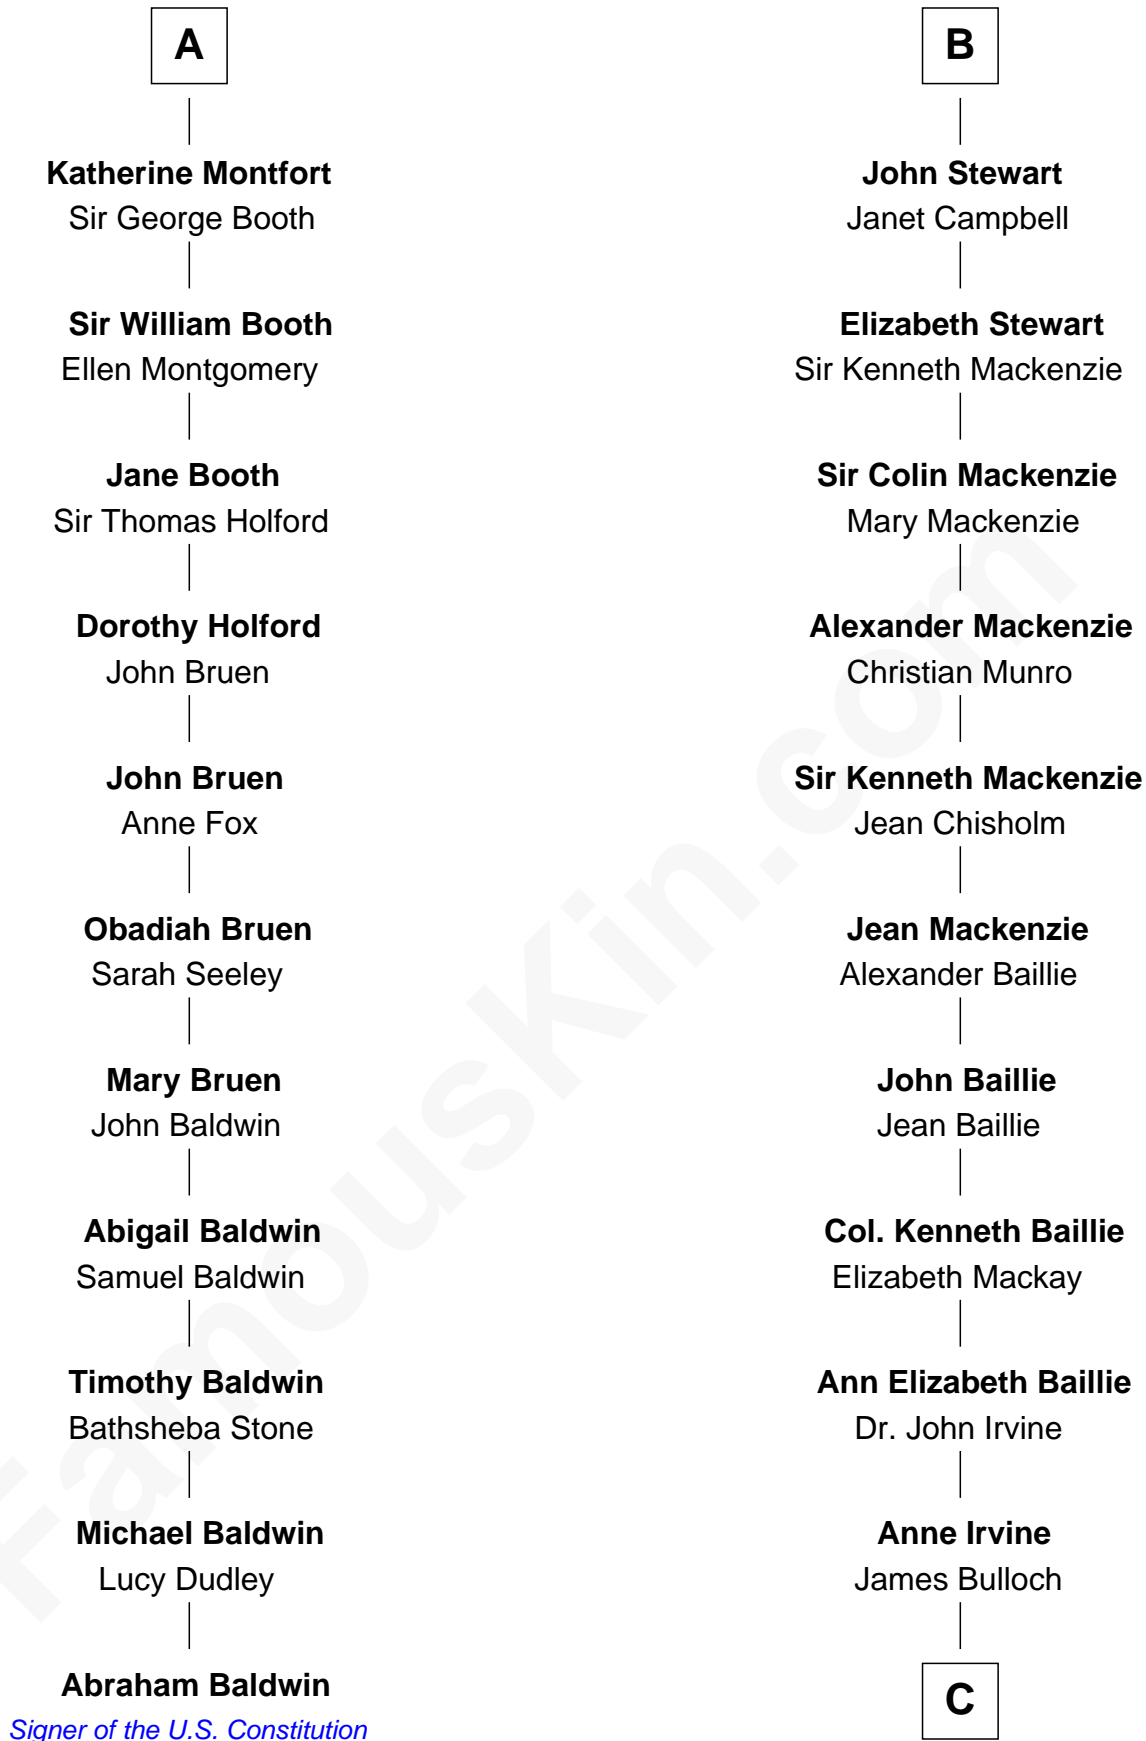

FamousKin.com Relationship Chart of

Abraham Baldwin

Signer of the U.S. Constitution

17th cousin 3 times removed of

Eleanor Roosevelt

First Lady of President Franklin D. Roosevelt

C

|
James Stephens Bulloch

Martha Stewart

|
Martha Bulloch

Theodore Roosevelt

|
Elliott Roosevelt

Anna Rebecca Hall

|
Eleanor Roosevelt

First Lady of Franklin Roosevelt

FamousKin.com