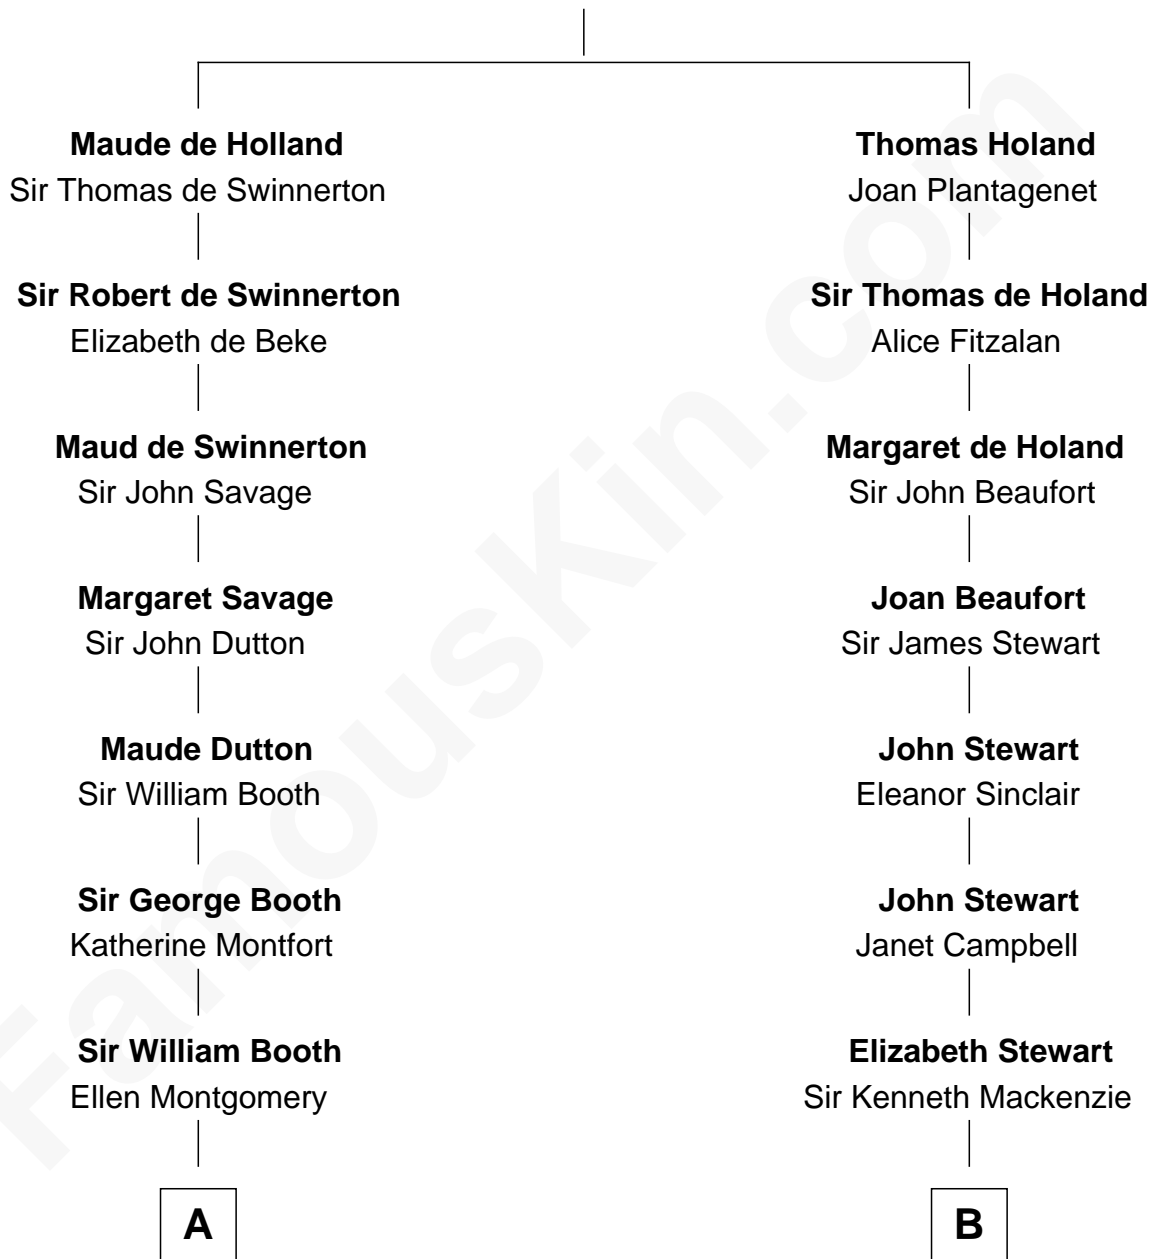

# FamousKin.com Relationship Chart of

**Abraham Baldwin**

*Signer of the U.S. Constitution*

15th cousin 3 times removed of

**Eleanor Roosevelt**

*First Lady of President Franklin D. Roosevelt*

**Sir Robert de Holland**

Maude la Zouche

**C**

**Elliott Roosevelt**  
Anna Rebecca Hall

**Eleanor Roosevelt**  
*First Lady of Franklin Roosevelt*

FamousKin.com