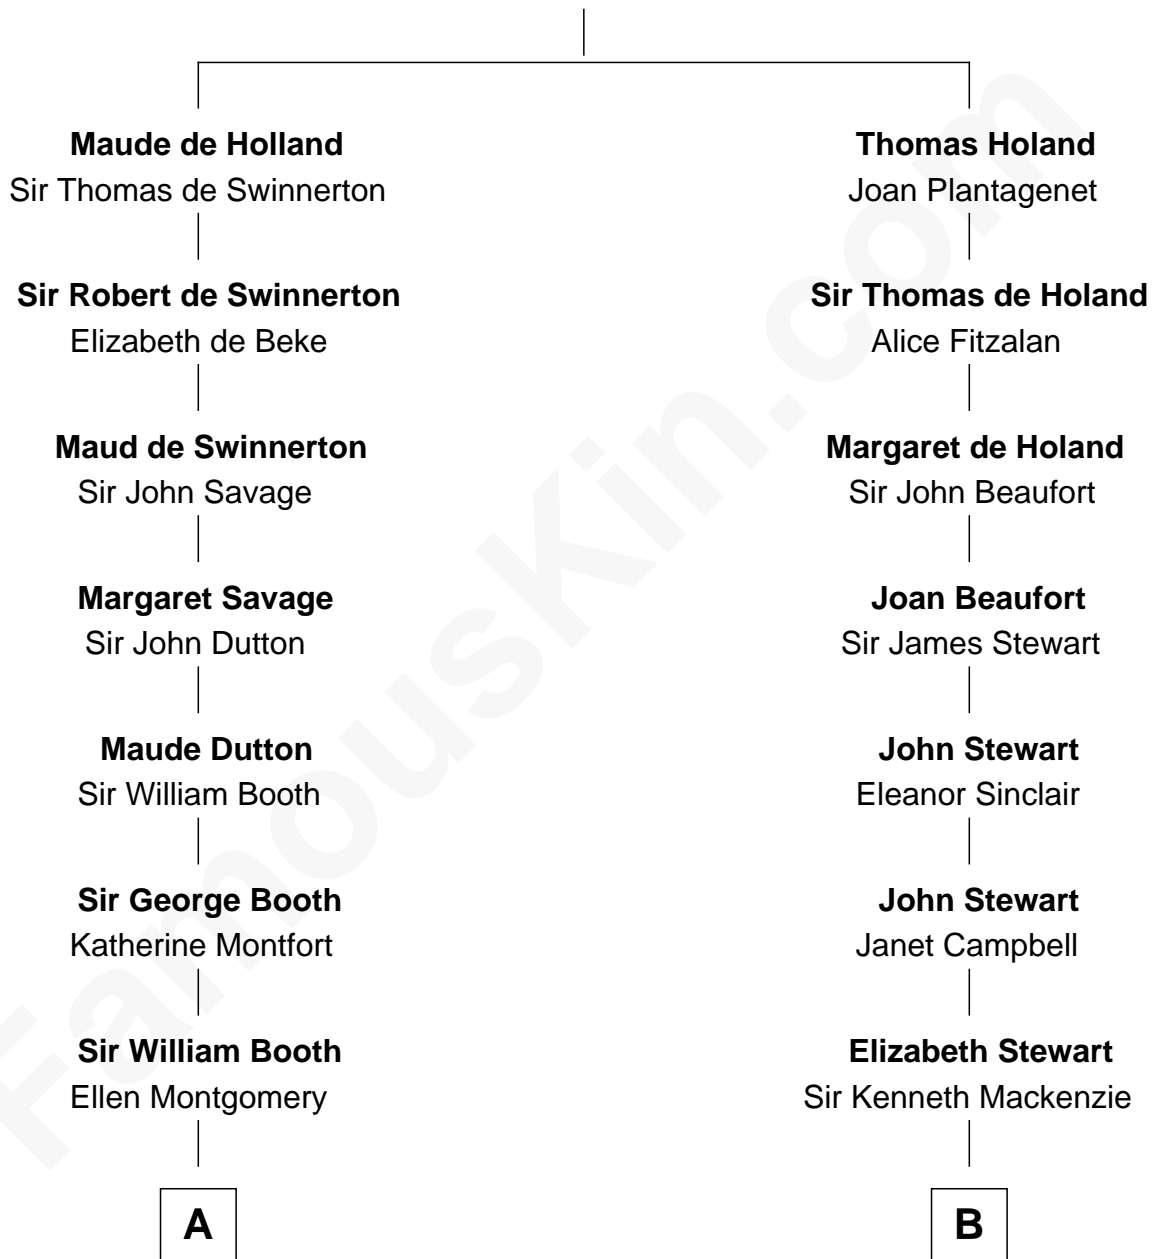

# FamousKin.com Relationship Chart of

**Abraham Baldwin**

*Signer of the U.S. Constitution*

15th cousin 2 times removed of

**Theodore Roosevelt**

*26th U.S. President*

**Sir Robert de Holland**

Maude la Zouche

**A**

**Jane Booth**  
Sir Thomas Holford

**Dorothy Holford**  
John Bruen

**John Bruen**  
Anne Fox

**Obadiah Bruen**  
Sarah Seeley

**Mary Bruen**  
John Baldwin

**Abigail Baldwin**  
Samuel Baldwin

**Timothy Baldwin**  
Bathsheba Stone

**Michael Baldwin**  
Lucy Dudley

**Abraham Baldwin**  
*Signer of the U.S. Constitution*

**B**

**Sir Colin Mackenzie**  
Mary Mackenzie

**Alexander Mackenzie**  
Christian Munro

**Sir Kenneth Mackenzie**  
Jean Chisholm

**Martha Bulloch**  
Theodore Roosevelt

**Theodore Roosevelt**  
*26th U.S. President*