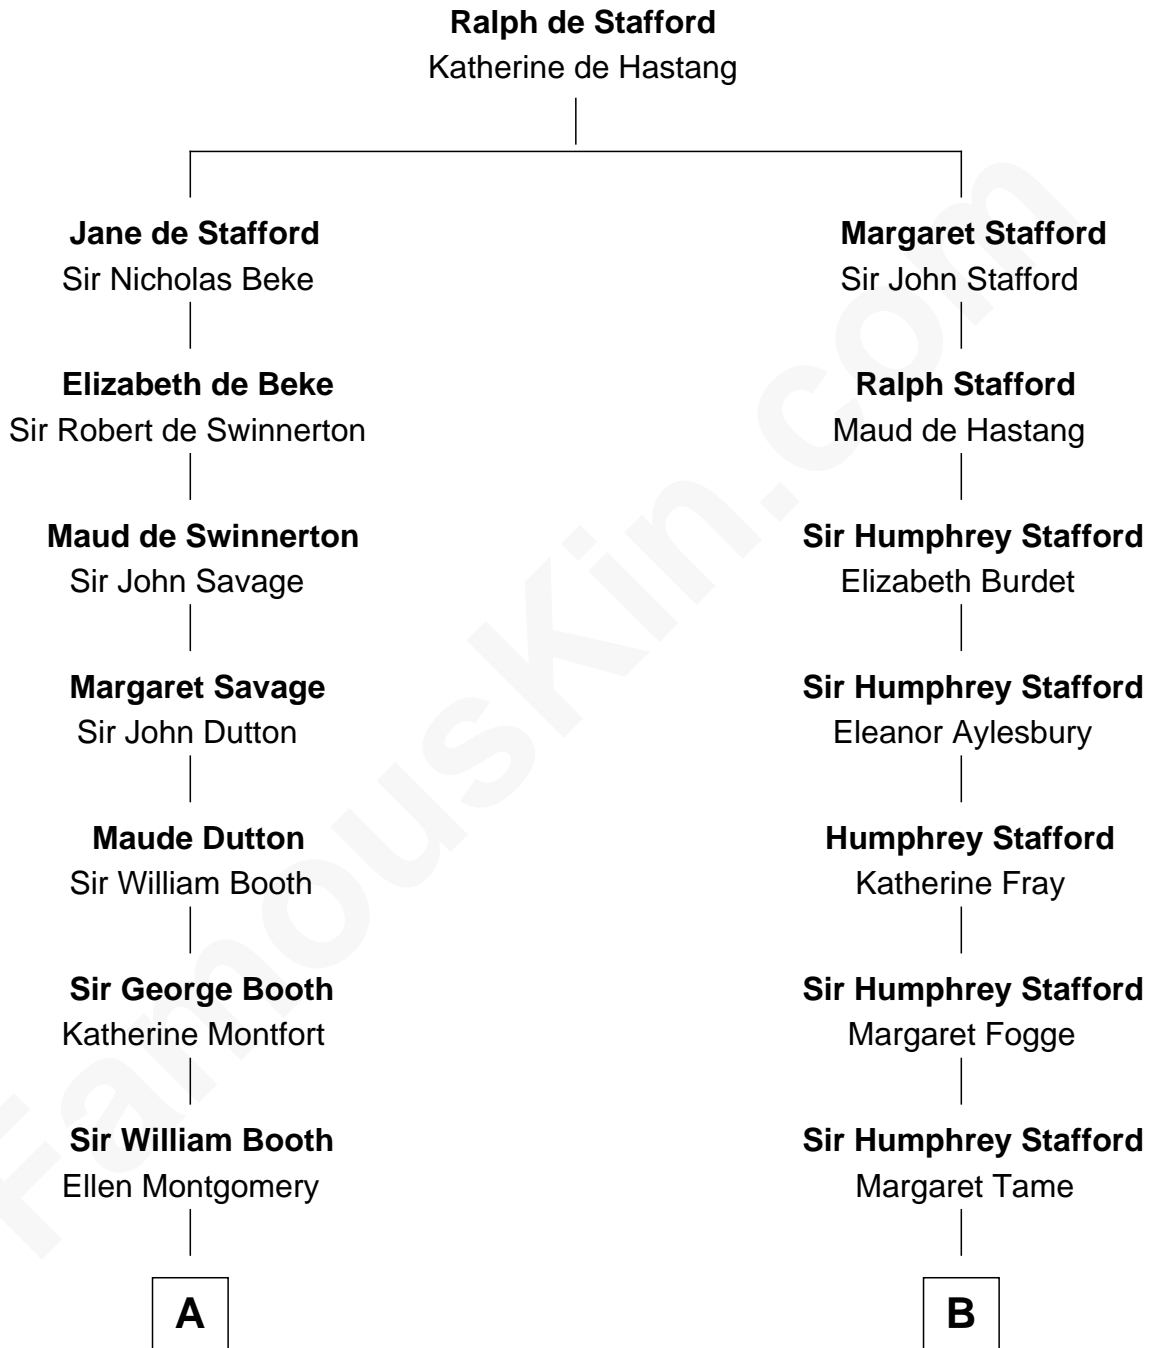

FamousKin.com

Relationship Chart of

Abraham Baldwin

Signer of the U.S. Constitution

15th cousin 3 times removed of

Alice (Lee) Roosevelt

First Wife of President Theodore Roosevelt

C

Caroline Watts Haskell

George Cabot Lee

Alice (Lee) Roosevelt

Wife of President Theodore Roosevelt

FamousKin.com