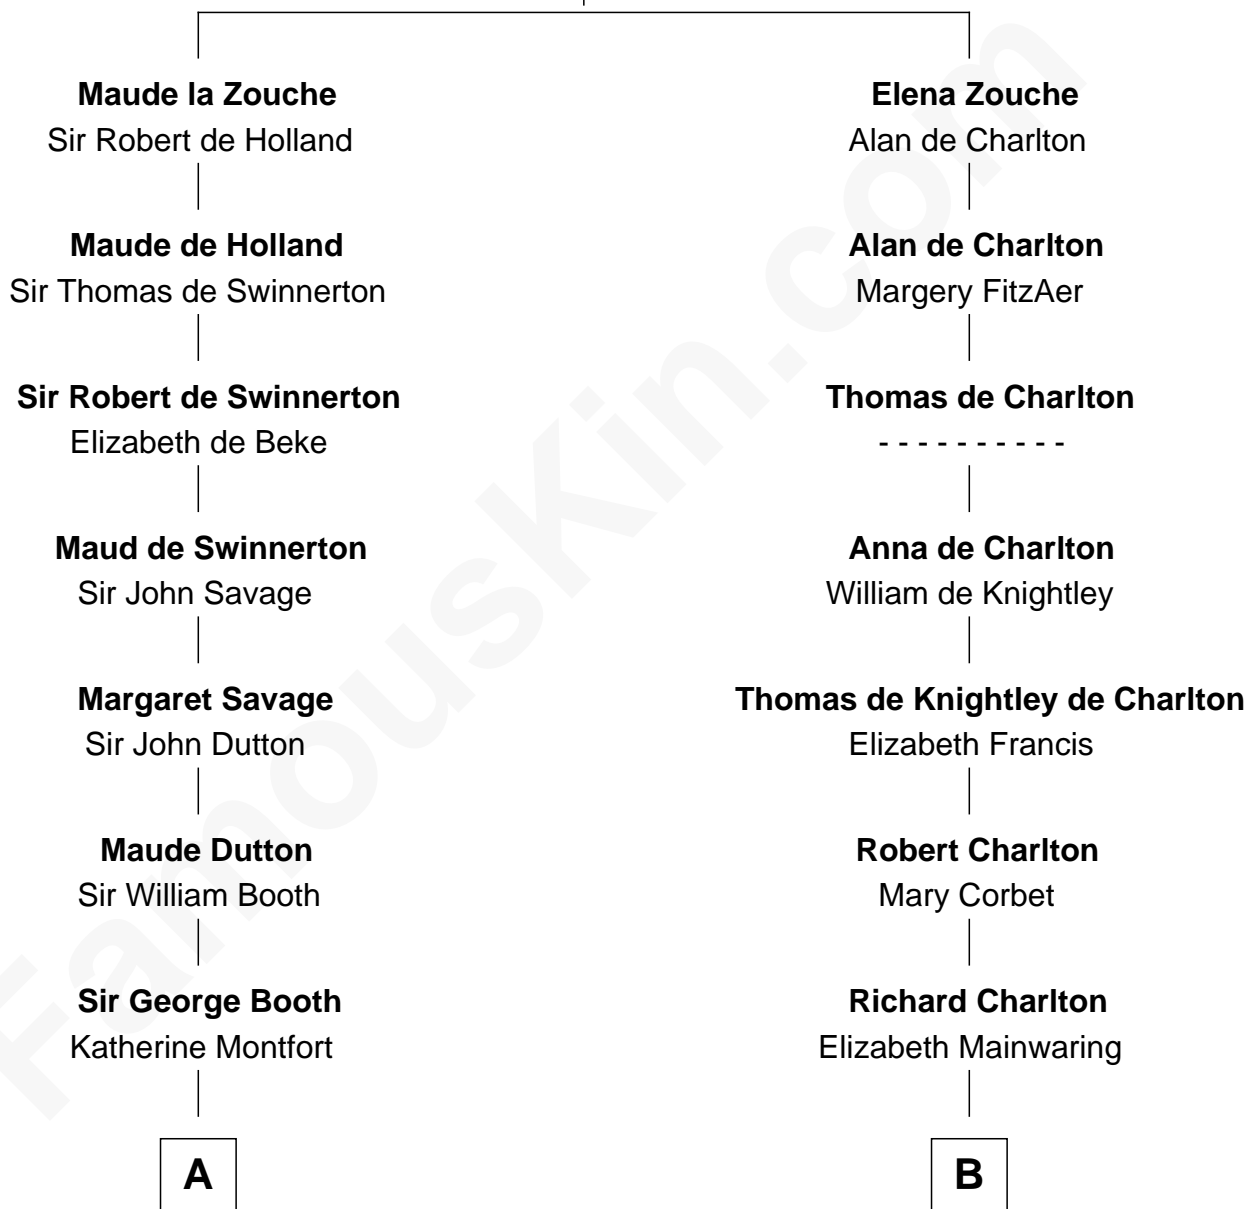

## Relationship Chart of

### Abraham Baldwin

*Signer of the U.S. Constitution*

16th cousin 4 times removed of

### Alice (Lee) Roosevelt

*First Wife of President Theodore Roosevelt*

**Sir Alan la Zouche**  
Eleanor de Segrave

**C**

**Nathaniel Cabot Lee**

Mary Ann Cabot

**John Clarke Lee**

Harriet Paine Rose