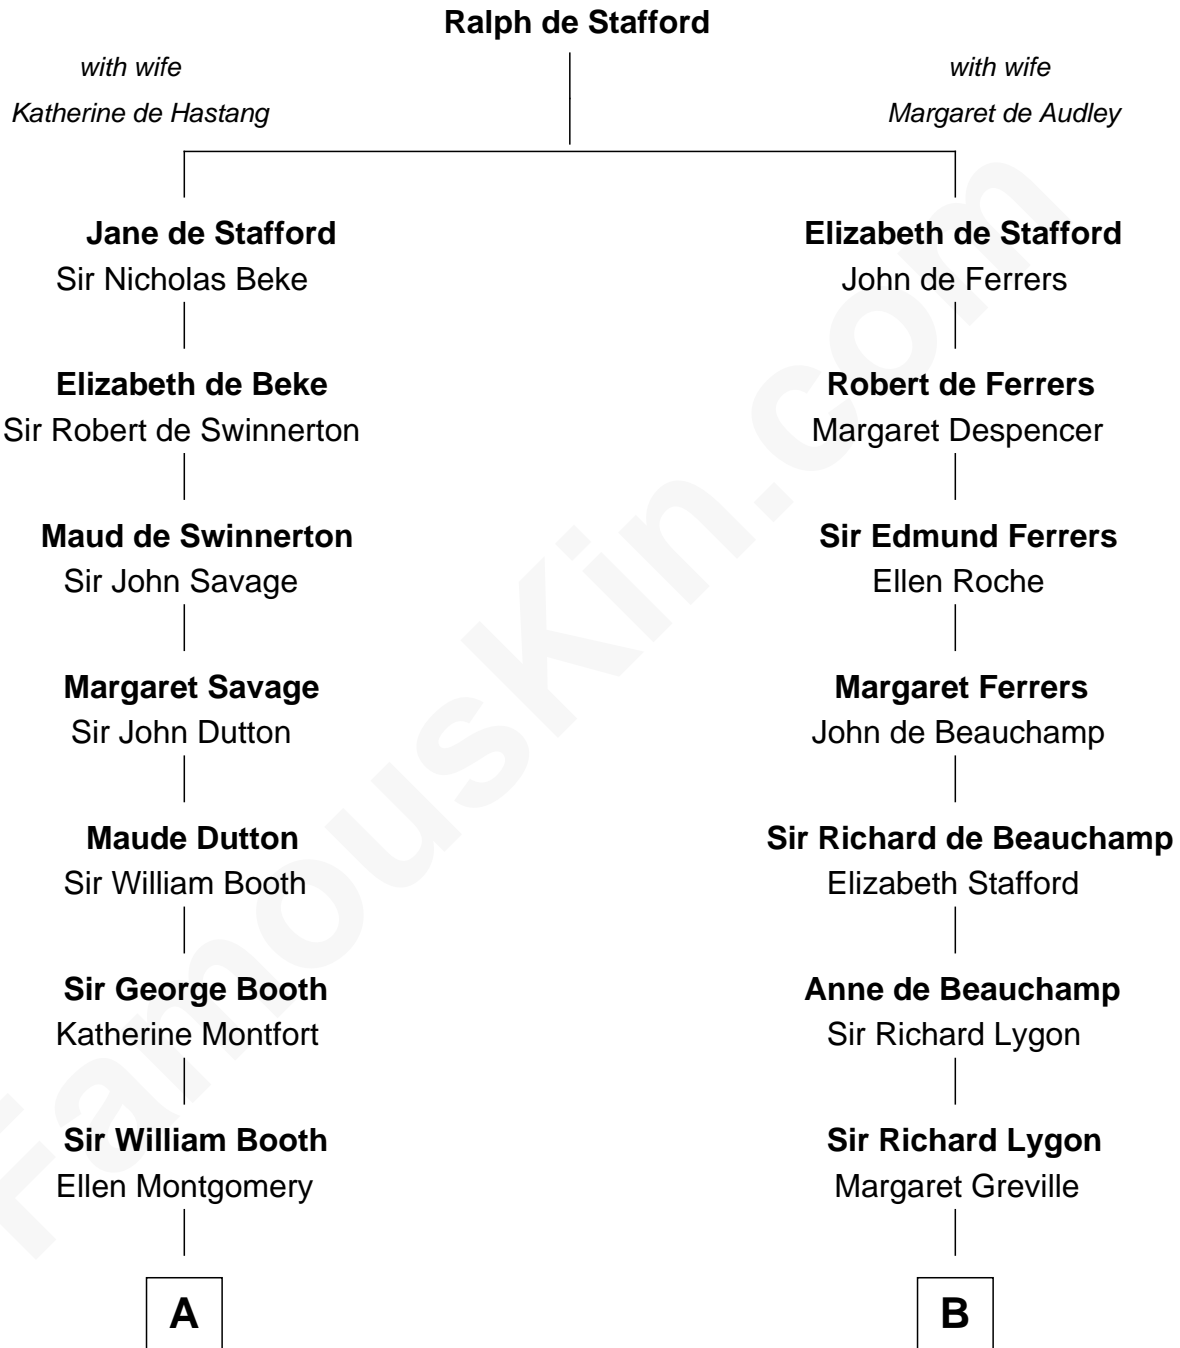

FamousKin.com

Relationship Chart of

Abraham Baldwin

Signer of the U.S. Constitution

15th cousin 6 times removed of

James Taylor

Singer-Songwriter

C

Eliza Ann Buffum
Granville Hall Leonard

Emily Roxanna Leonard
Stanford Lyman Haynes

Theodosia Haynes
Alexander Taylor

Dr. Isaac Montrose Taylor
Gertrude Arline Woodard

James Taylor
Singer-Songwriter