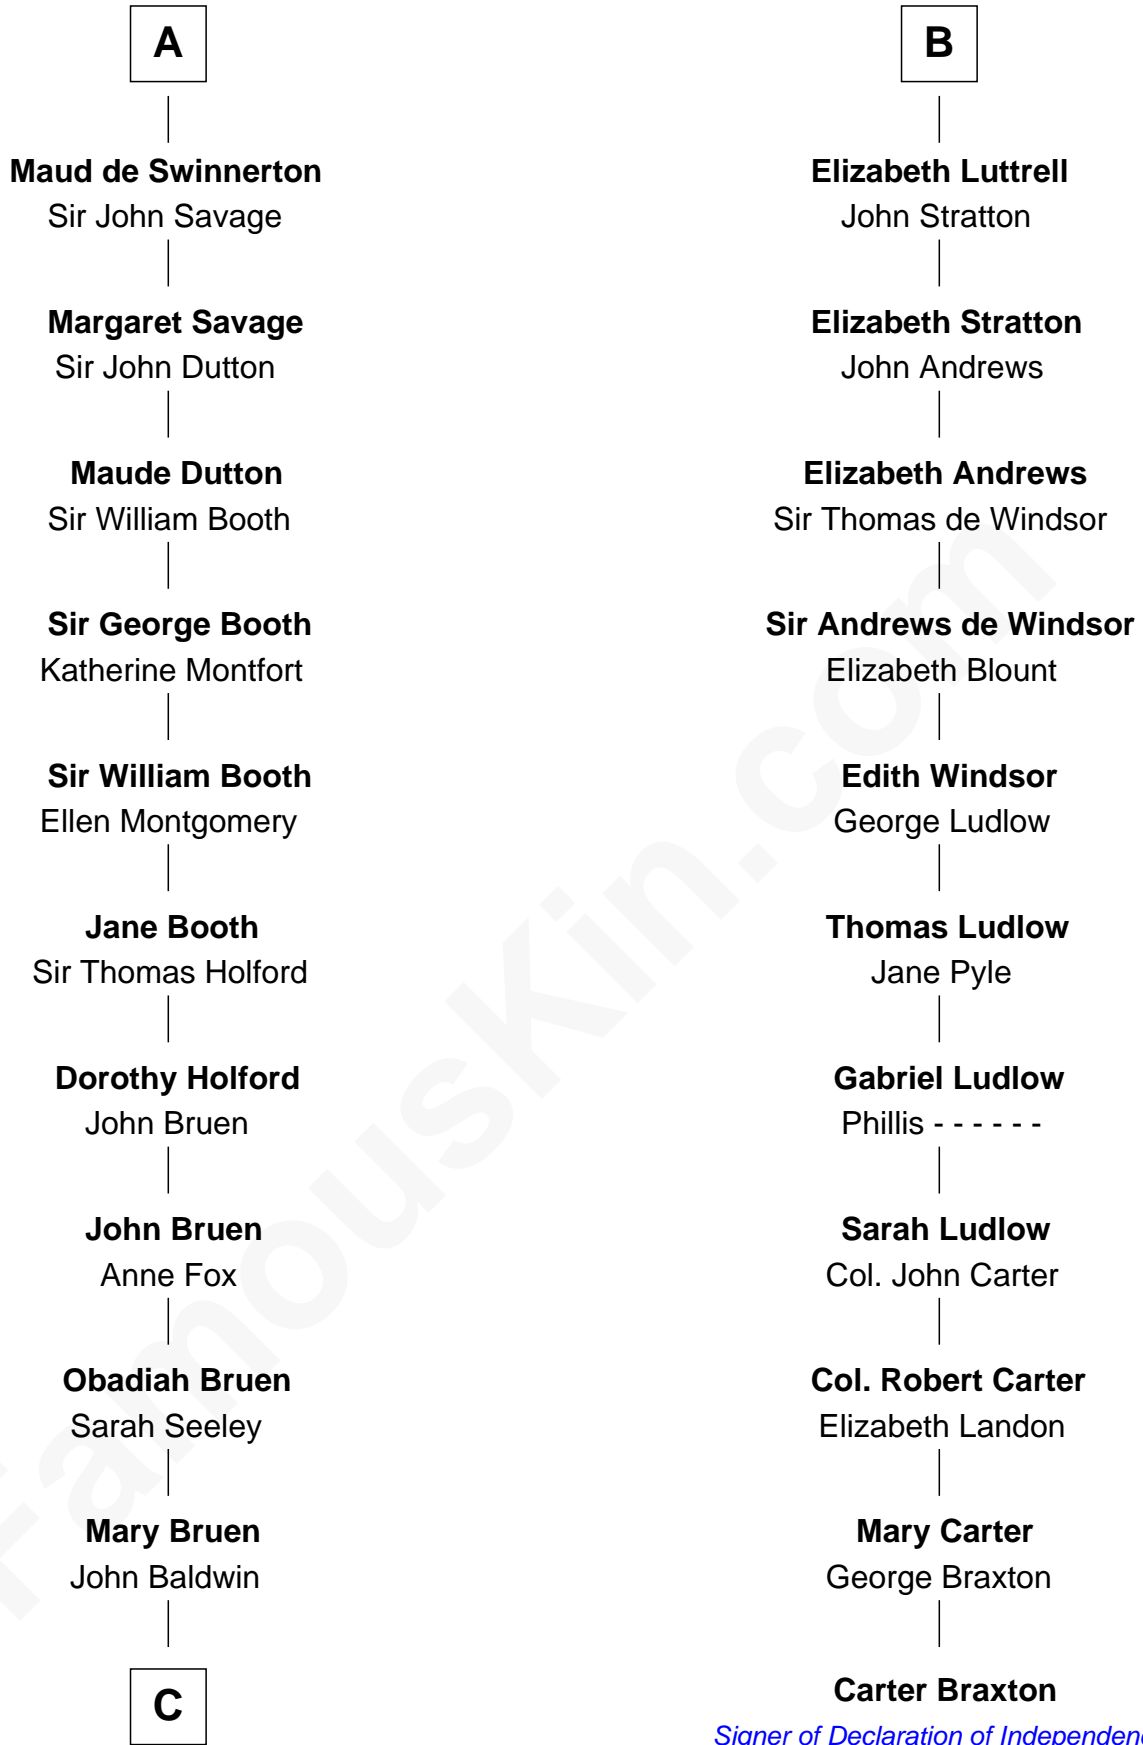

FamousKin.com

Relationship Chart of

Abraham Baldwin

Signer of the U.S. Constitution

17th cousin 3 times removed of

Carter Braxton

Signer of the Declaration of Independence

Henry II, King of England

Ela Longespee
Sir Roger la Zouche

Edward I, King of England
Eleanor of Castile

Sir Alan la Zouche
Eleanor de Segrave

Elizabeth Plantagenet
Humphrey de Bohun

Maude la Zouche
Sir Robert de Holland

Margaret de Bohun
Sir Hugh de Courtney

Maude de Holland
Sir Thomas de Swinnerton

Elizabeth de Courtney
Sir Andrew Luttrell

Sir Robert de Swinnerton
Elizabeth de Beke

Sir Hugh Luttrell
Catherine de Beaumont

A

B

C

—
Abigail Baldwin

Samuel Baldwin

—
Timothy Baldwin

Bathsheba Stone

—
Michael Baldwin

Lucy Dudley

—
Abraham Baldwin

Signer of the U.S. Constitution

FamousKin.com