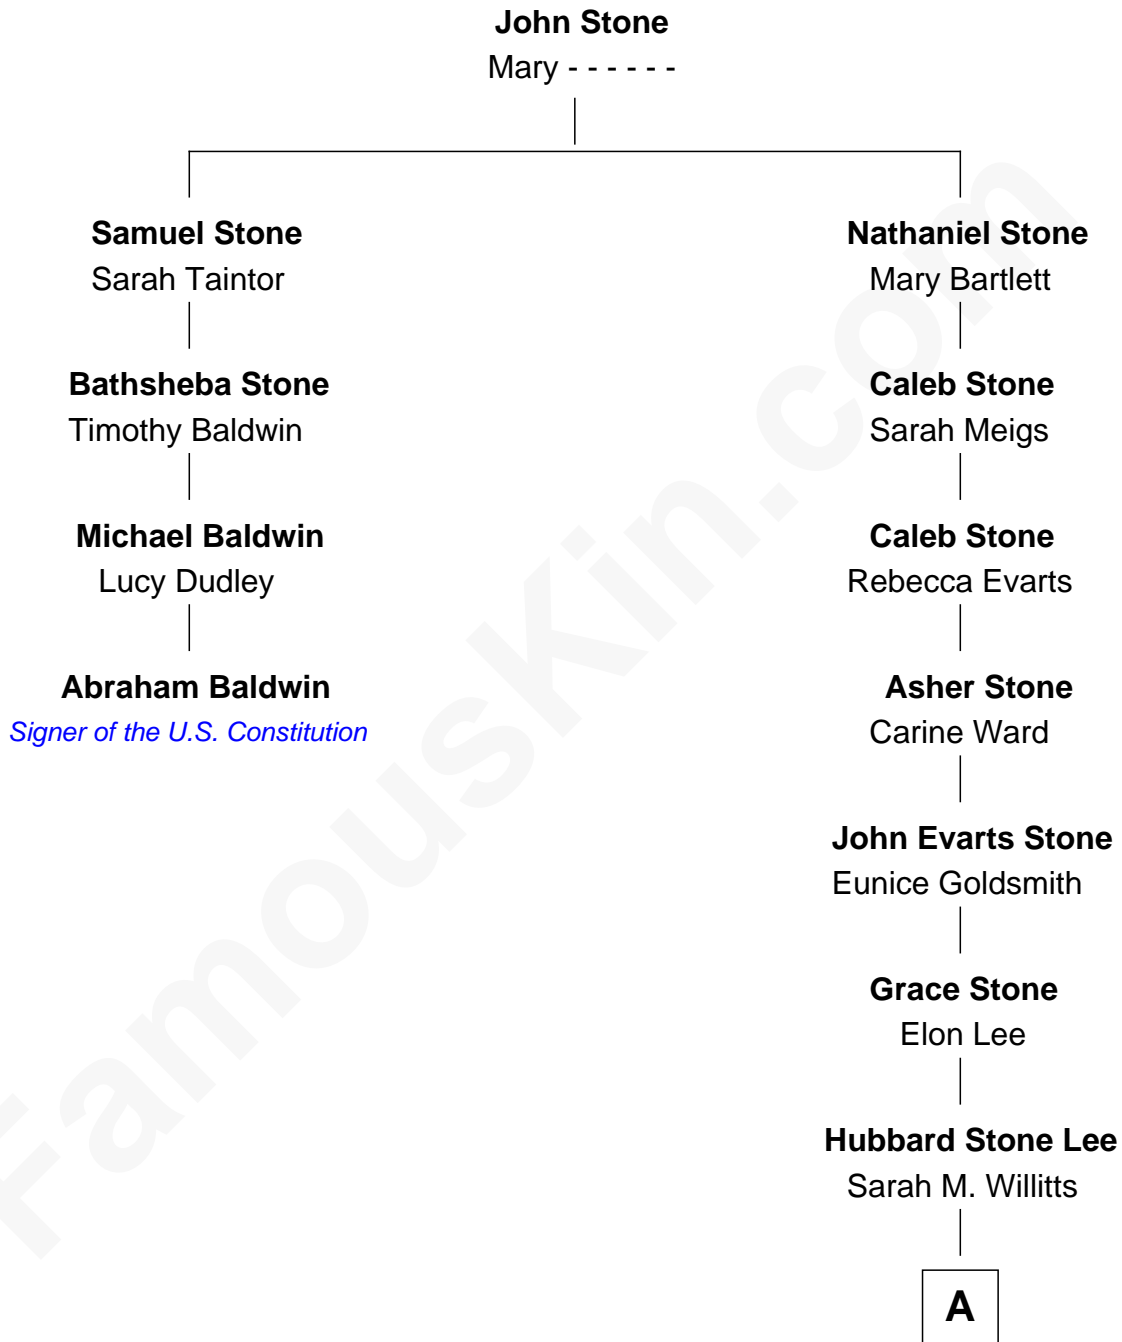

FamousKin.com Relationship Chart of

Abraham Baldwin

Signer of the U.S. Constitution

3rd cousin 7 times removed of

Brewster H. Shaw

NASA Astronaut

A

Frederick C. Lee

Mary E. Alwood

Harry Pearl Lee

Lucy G. McNutt

Leone Marguerite Lee

Brewster Hopkinson Shaw

Brewster H. Shaw

NASA Astronaut

FamousKin.com