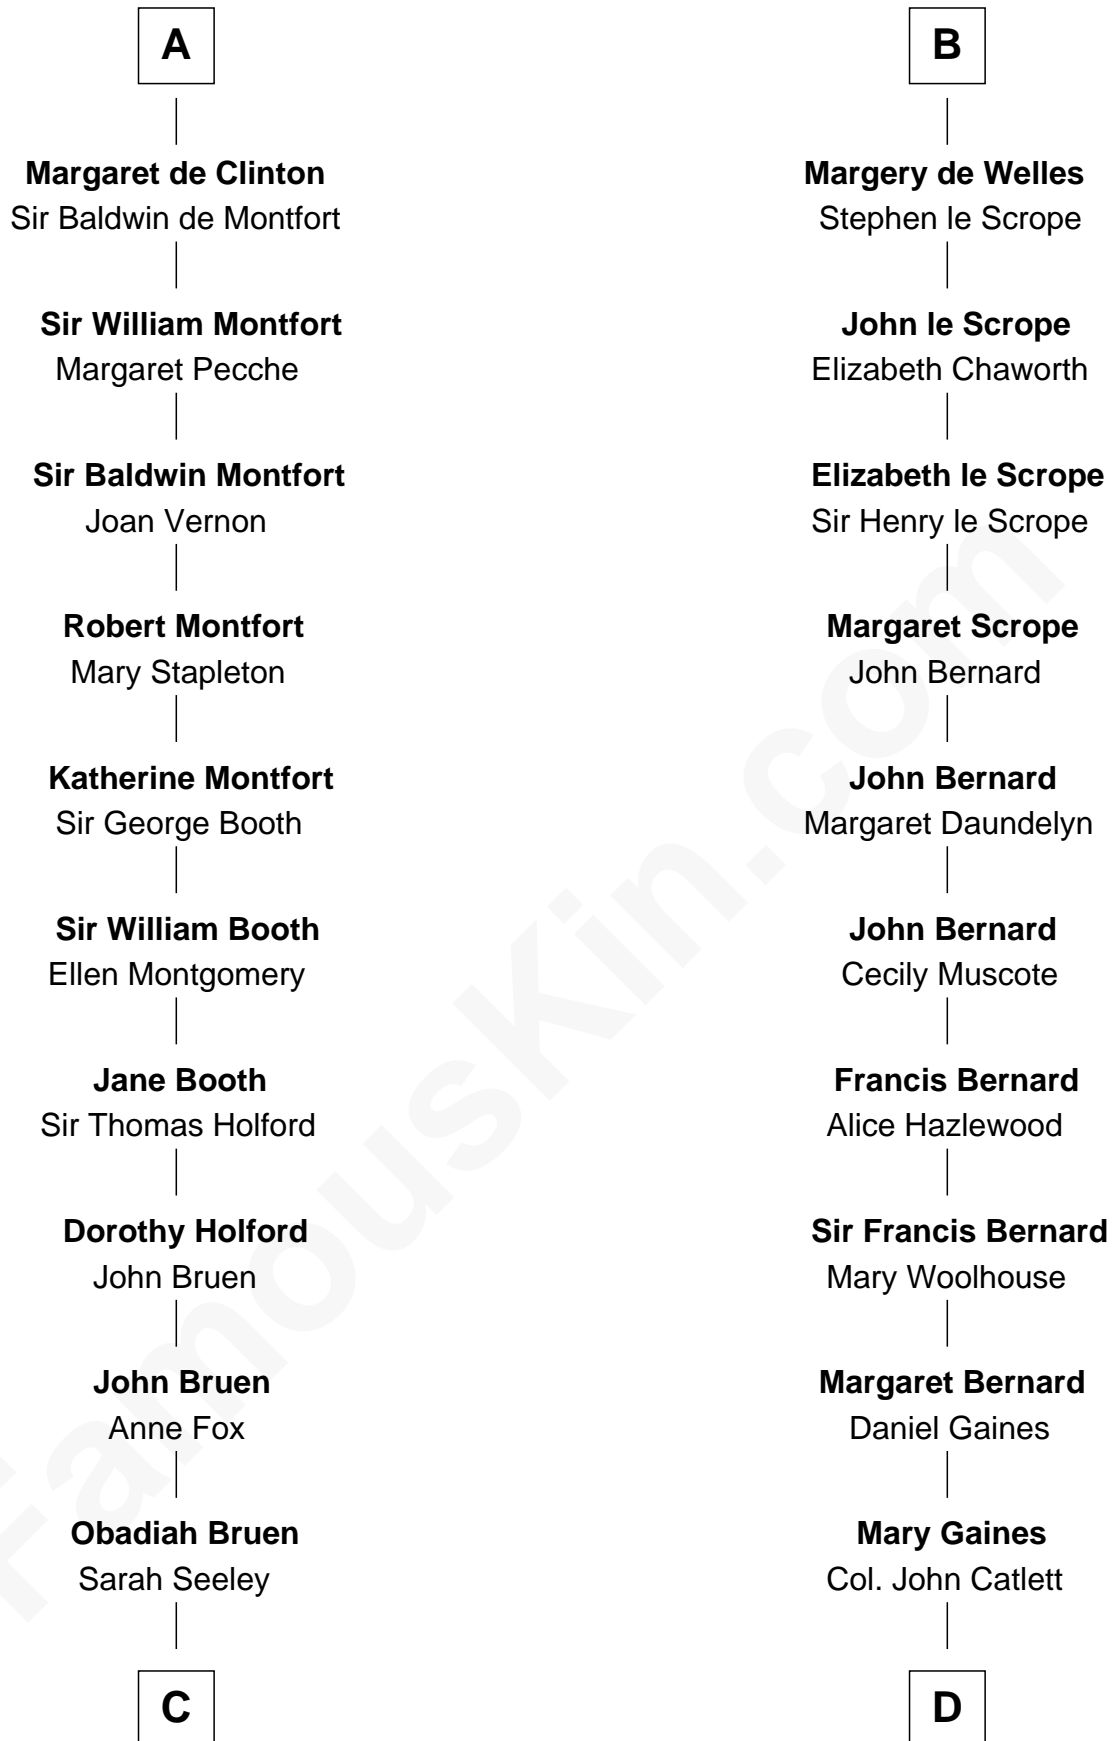

FamousKin.com Relationship Chart of

Abraham Baldwin

Signer of the U.S. Constitution

19th cousin 2 times removed of

James Madison

4th U.S. President

Robert Fitzrichard

Maud de St. Liz

C

Mary Bruen
John Baldwin

Abigail Baldwin
Samuel Baldwin

Timothy Baldwin
Bathsheba Stone

Michael Baldwin
Lucy Dudley

Abraham Baldwin
Signer of the U.S. Constitution

D

Rebecca Catlett
Francis Conway