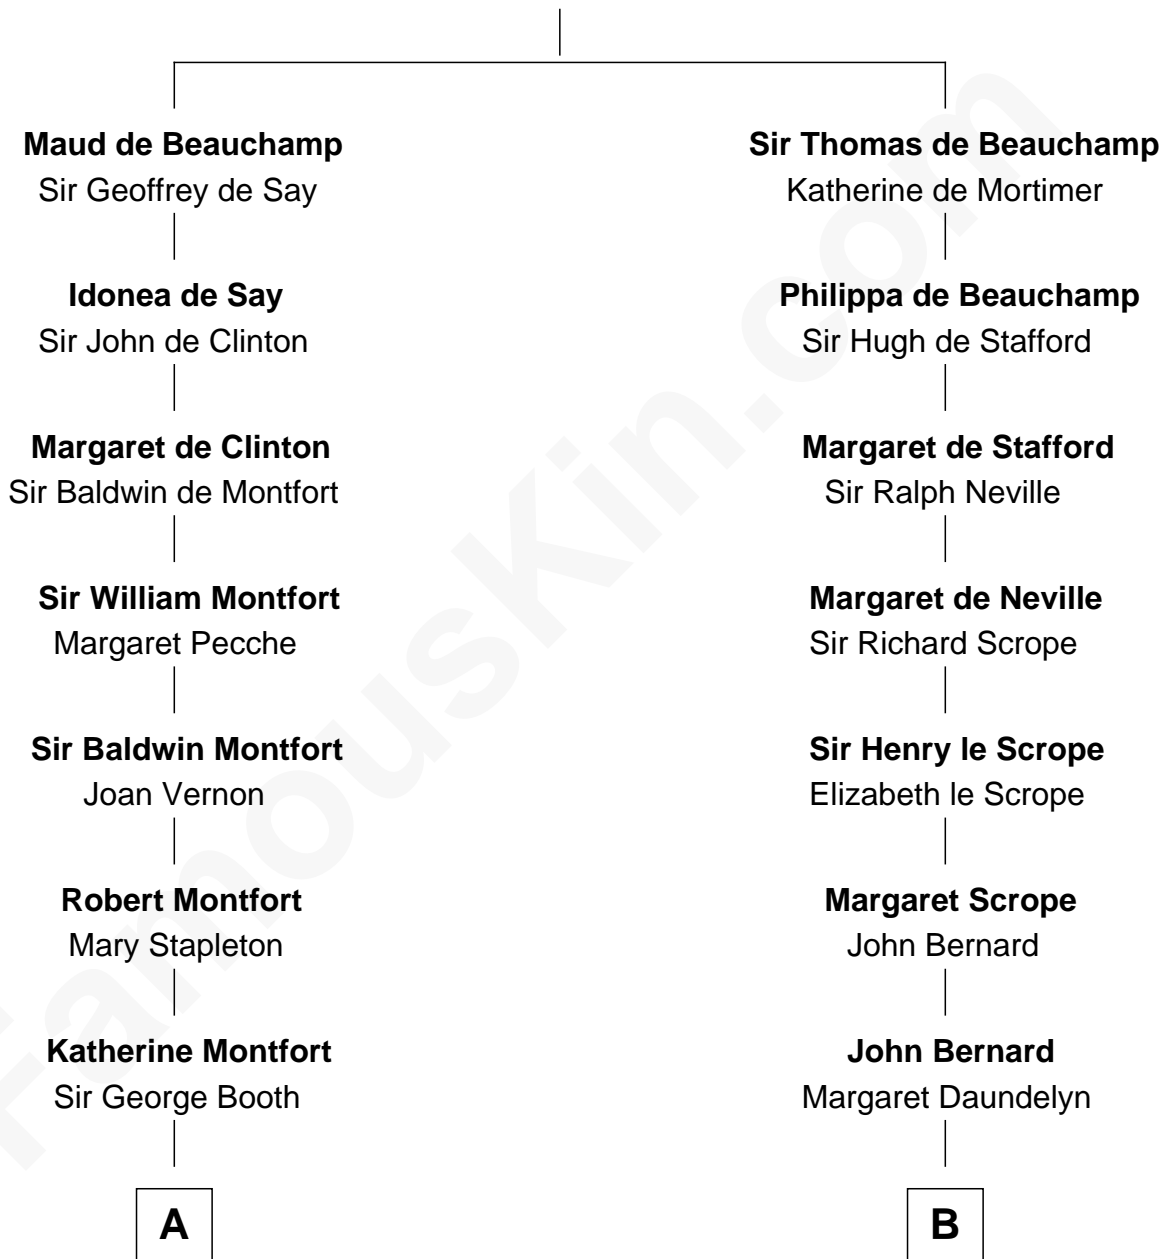

FamousKin.com Relationship Chart of

Abraham Baldwin

Signer of the U.S. Constitution

14th cousin 2 times removed of

James Madison

4th U.S. President

Guy de Beauchamp

Alice de Toeni

A

Sir William Booth
Ellen Montgomery

Jane Booth
Sir Thomas Holford

Dorothy Holford
John Bruen

John Bruen
Anne Fox

Obadiah Bruen
Sarah Seeley

Mary Bruen
John Baldwin

Abigail Baldwin
Samuel Baldwin

Timothy Baldwin
Bathsheba Stone

Michael Baldwin
Lucy Dudley

Abraham Baldwin
Signer of the U.S. Constitution

B

John Bernard
Cecily Muscote

Francis Bernard
Alice Hazlewood

Sir Francis Bernard
Mary Woolhouse

Margaret Bernard
Daniel Gaines