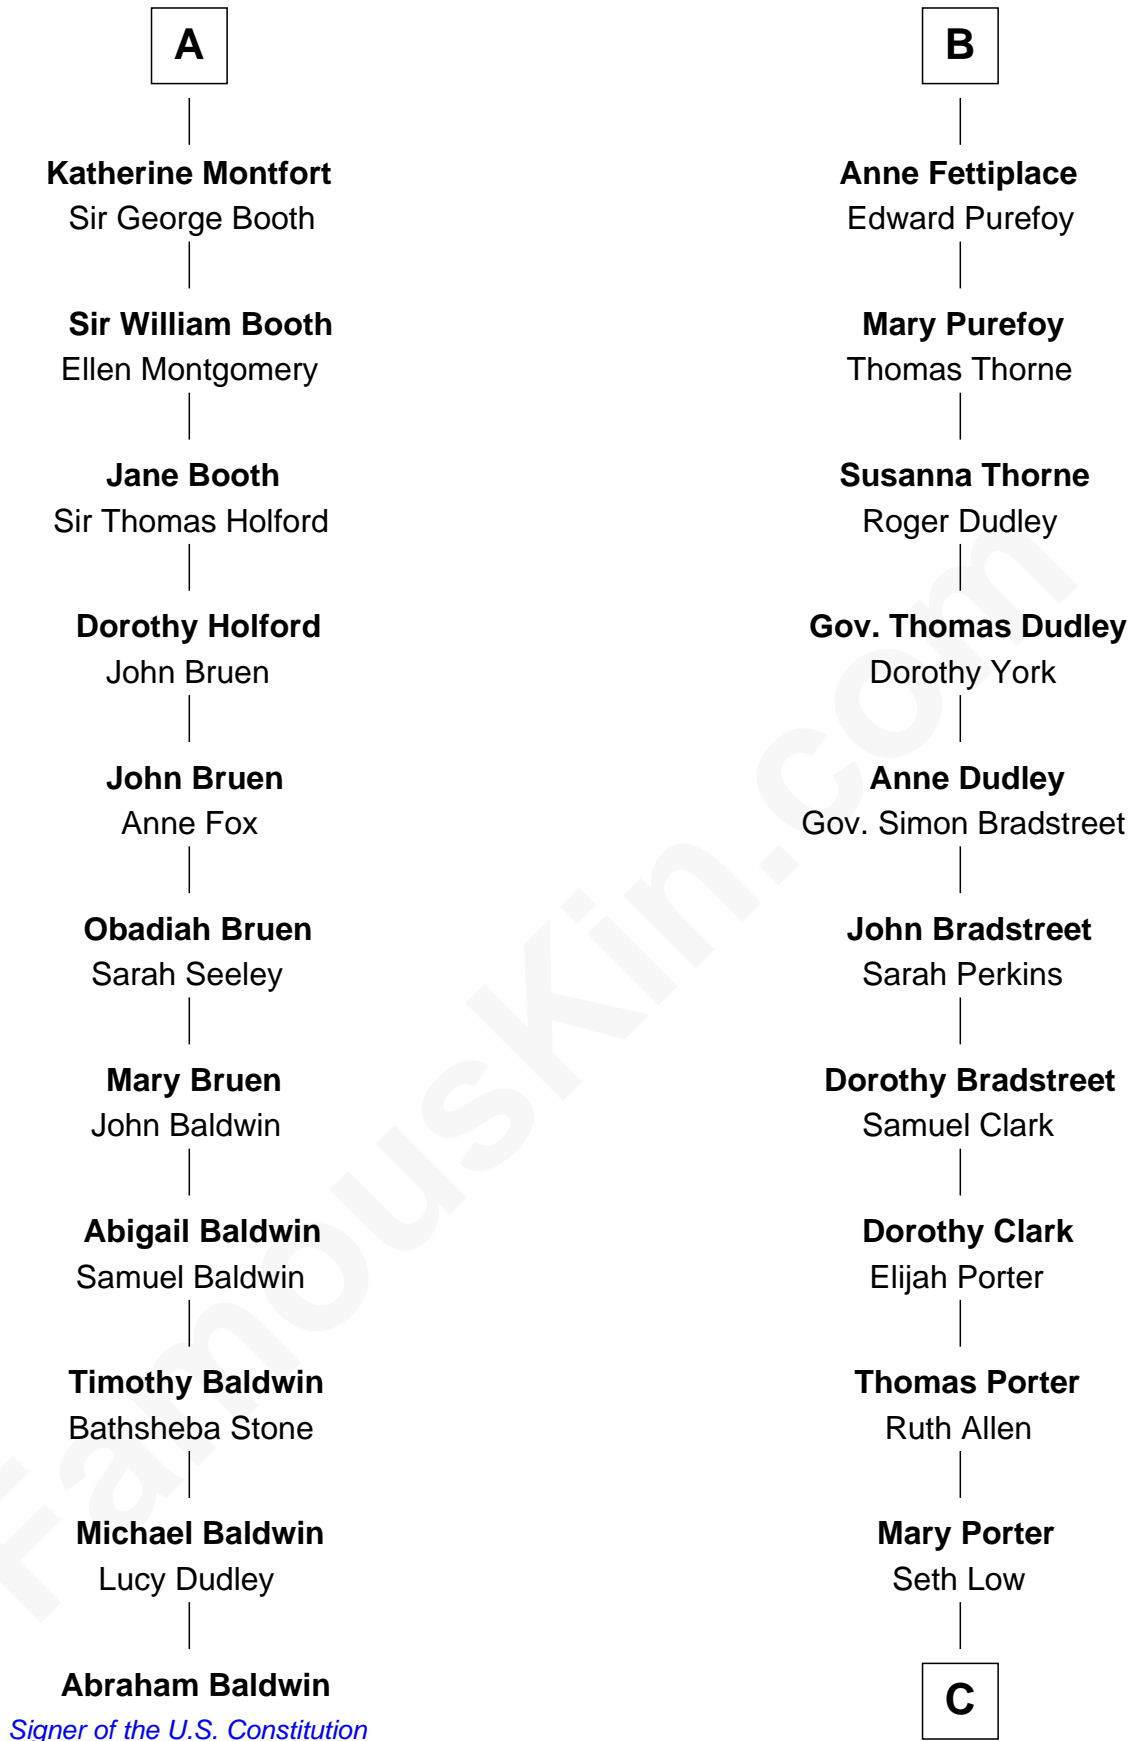

FamousKin.com Relationship Chart of

Abraham Baldwin

Signer of the U.S. Constitution

17th cousin 4 times removed of

Bill Weld

68th Governor of Massachusetts

William de Odingsells

Ela FitzWalter

C

—
Harriet Low

John Babcock Hillard

—
Harriet Hillard

William Augustus White

—
Margaret Low White

Francis Minot Weld

—
David Weld

Mary Blake Nichols

—
Bill Weld

68th Governor of Massachusetts