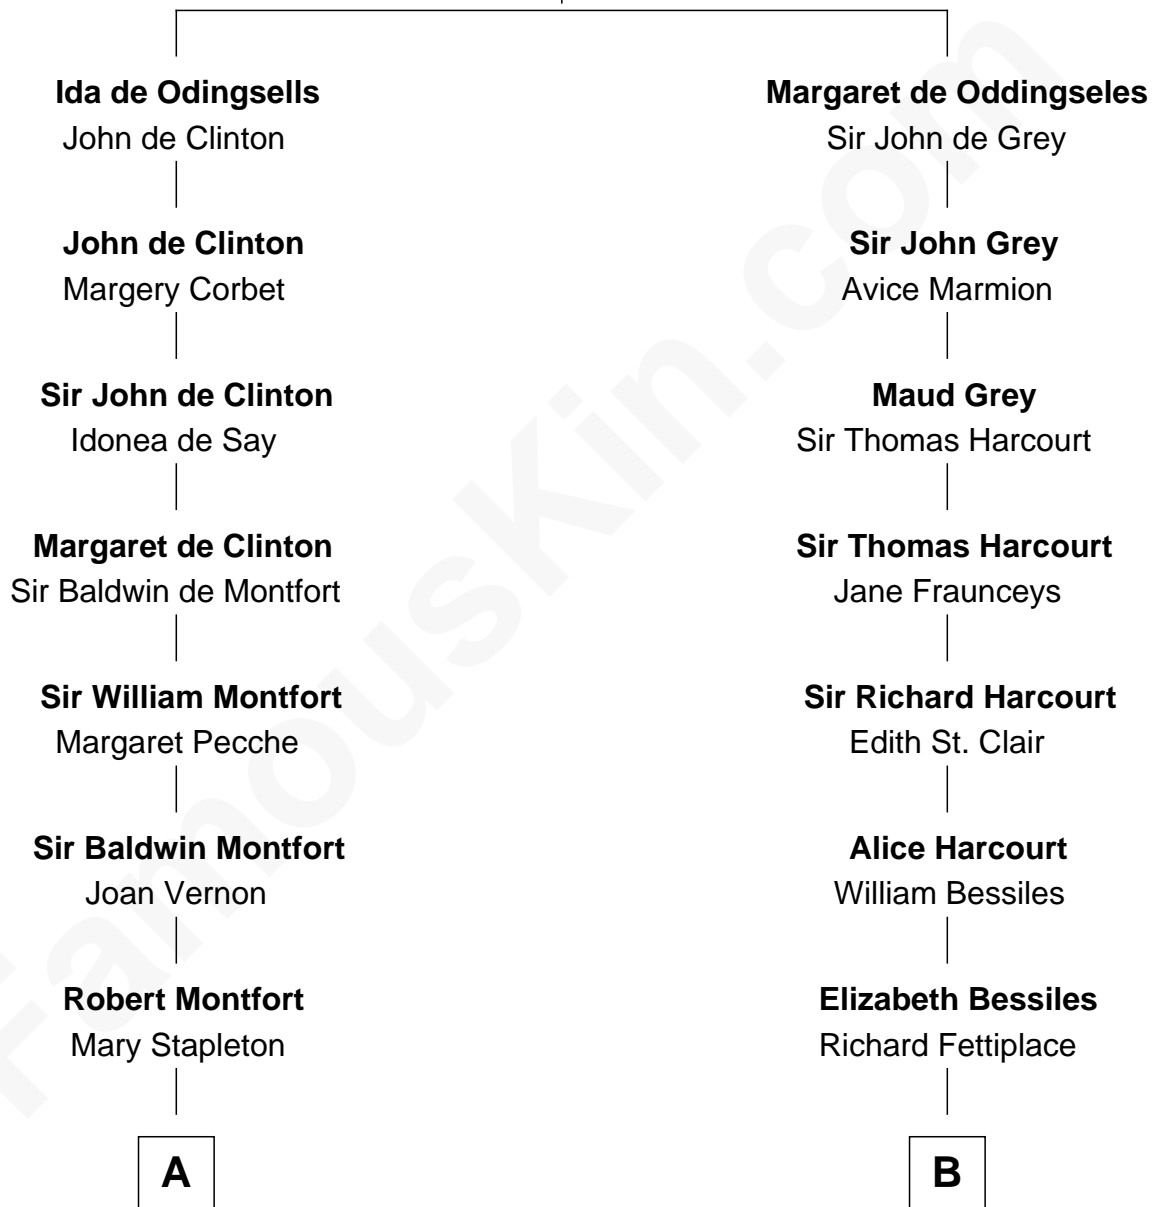

FamousKin.com Relationship Chart of

Abraham Baldwin

Signer of the U.S. Constitution

17th cousin 4 times removed of

Bill Weld

68th Governor of Massachusetts

William de Odingsells

Ela FitzWalter

C

—
Harriet Low

John Babcock Hillard

—
Harriet Hillard

William Augustus White

—
Margaret Low White

Francis Minot Weld

—
David Weld

Mary Blake Nichols

—
Bill Weld

68th Governor of Massachusetts