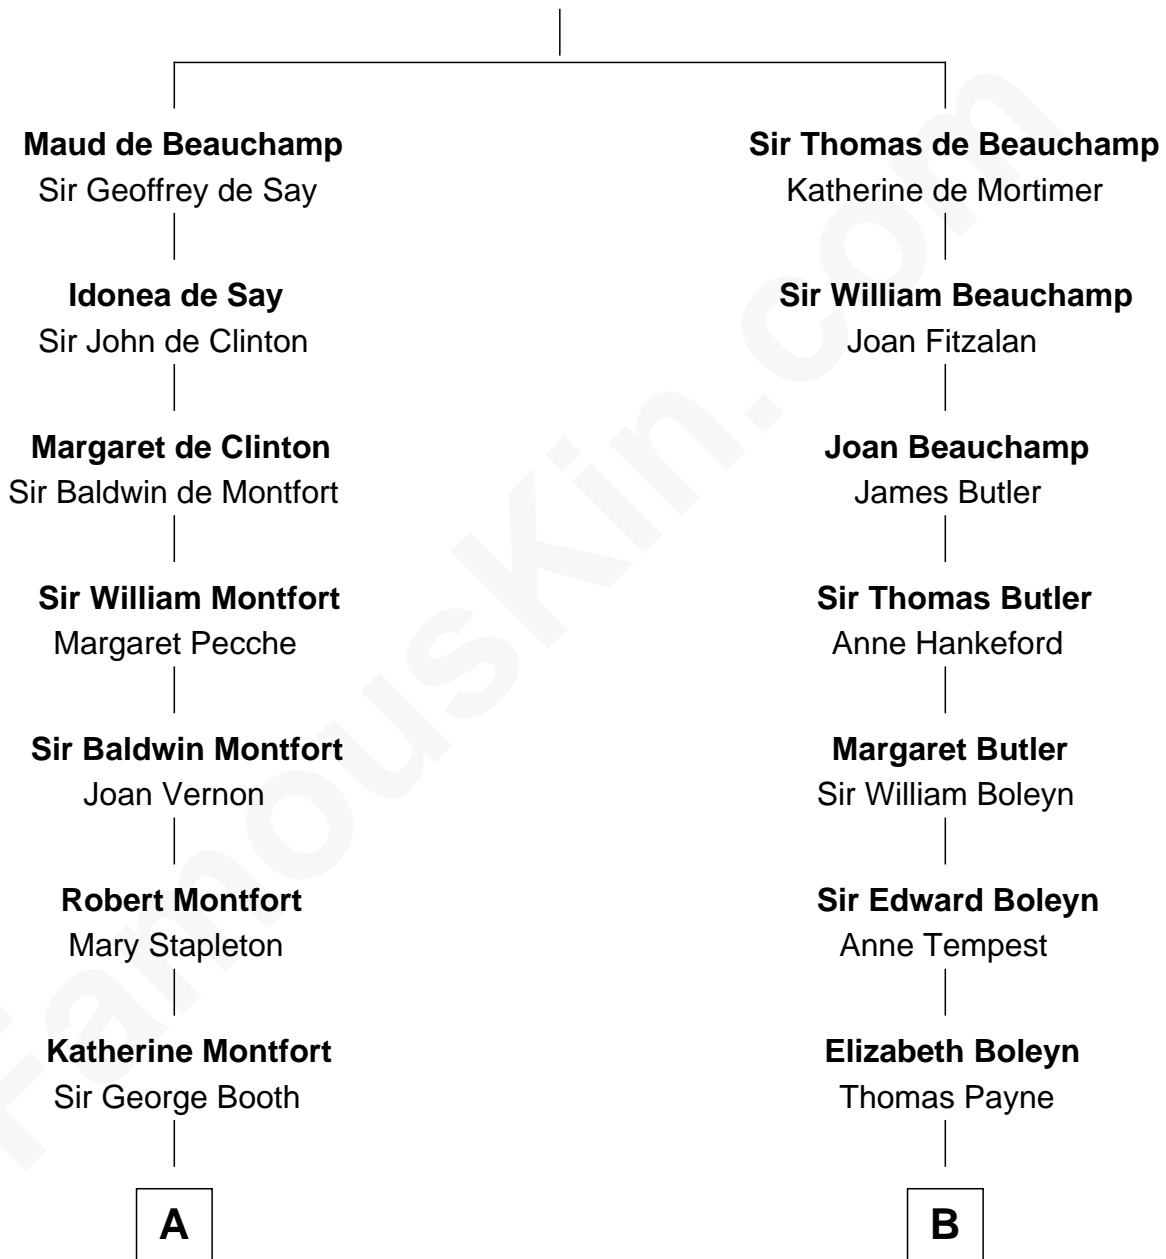

FamousKin.com Relationship Chart of

Abraham Baldwin

Signer of the U.S. Constitution

16th cousin 4 times removed of

Bill Weld

68th Governor of Massachusetts

Guy de Beauchamp

Alice de Toeni

C

—
John Gelston Floyd

Julia Floyd DuBois

—
Cornelia DuBois Floyd

John Treadwell Nichols

—
Mary Blake Nichols

David Weld

—
Bill Weld

68th Governor of Massachusetts