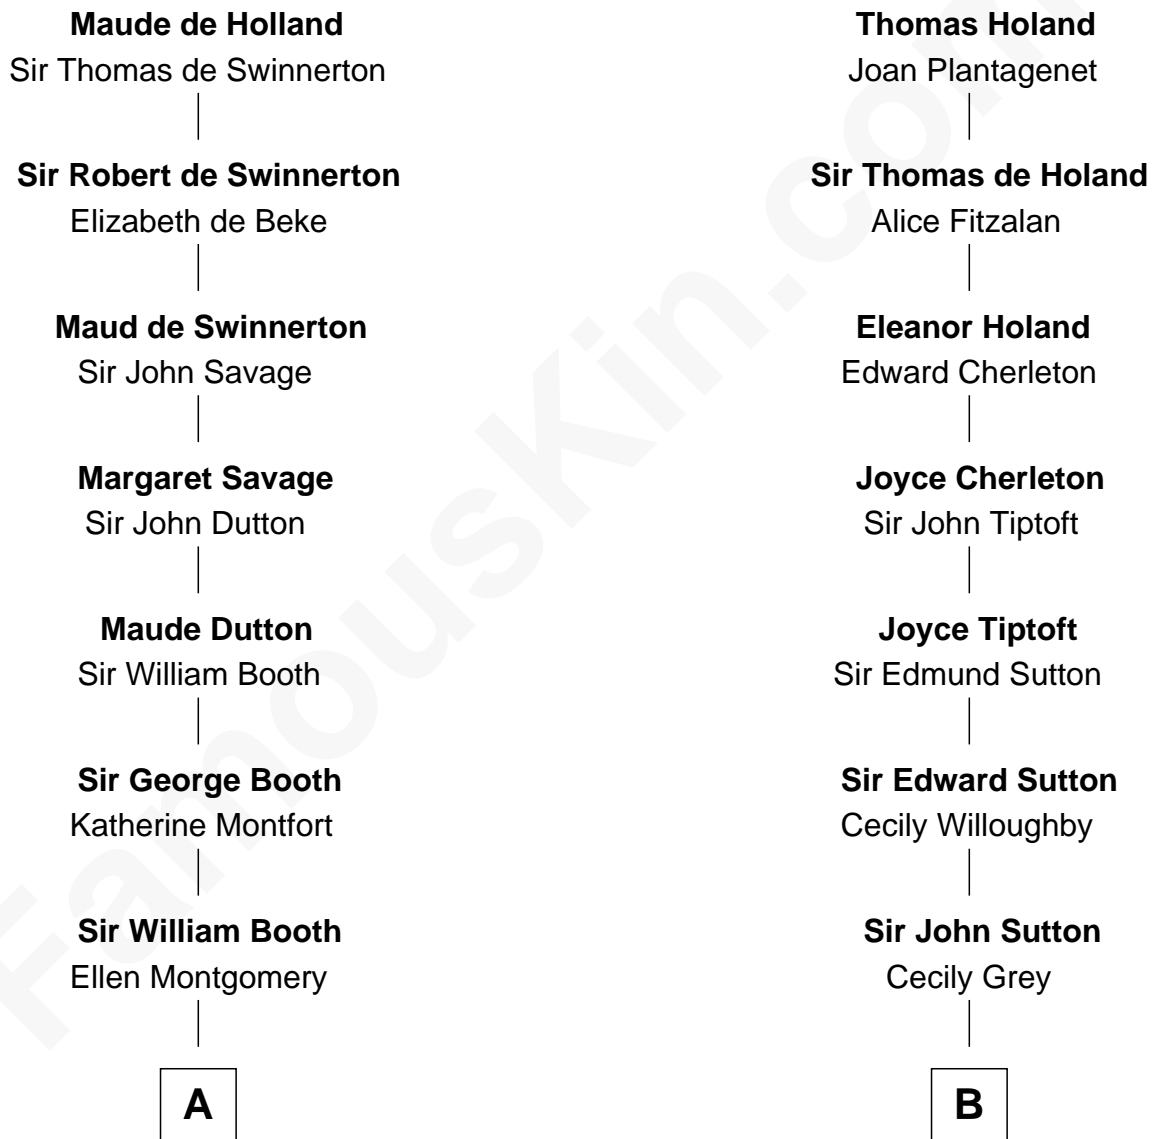

# FamousKin.com Relationship Chart of

**Abraham Baldwin**

*Signer of the U.S. Constitution*

15th cousin 5 times removed of

**Bill Weld**

*68th Governor of Massachusetts*

**Sir Robert de Holland**

Maude la Zouche

C

Harriet Hillard

William Augustus White

Margaret Low White

Francis Minot Weld

David Weld

Mary Blake Nichols

Bill Weld

*68th Governor of Massachusetts*