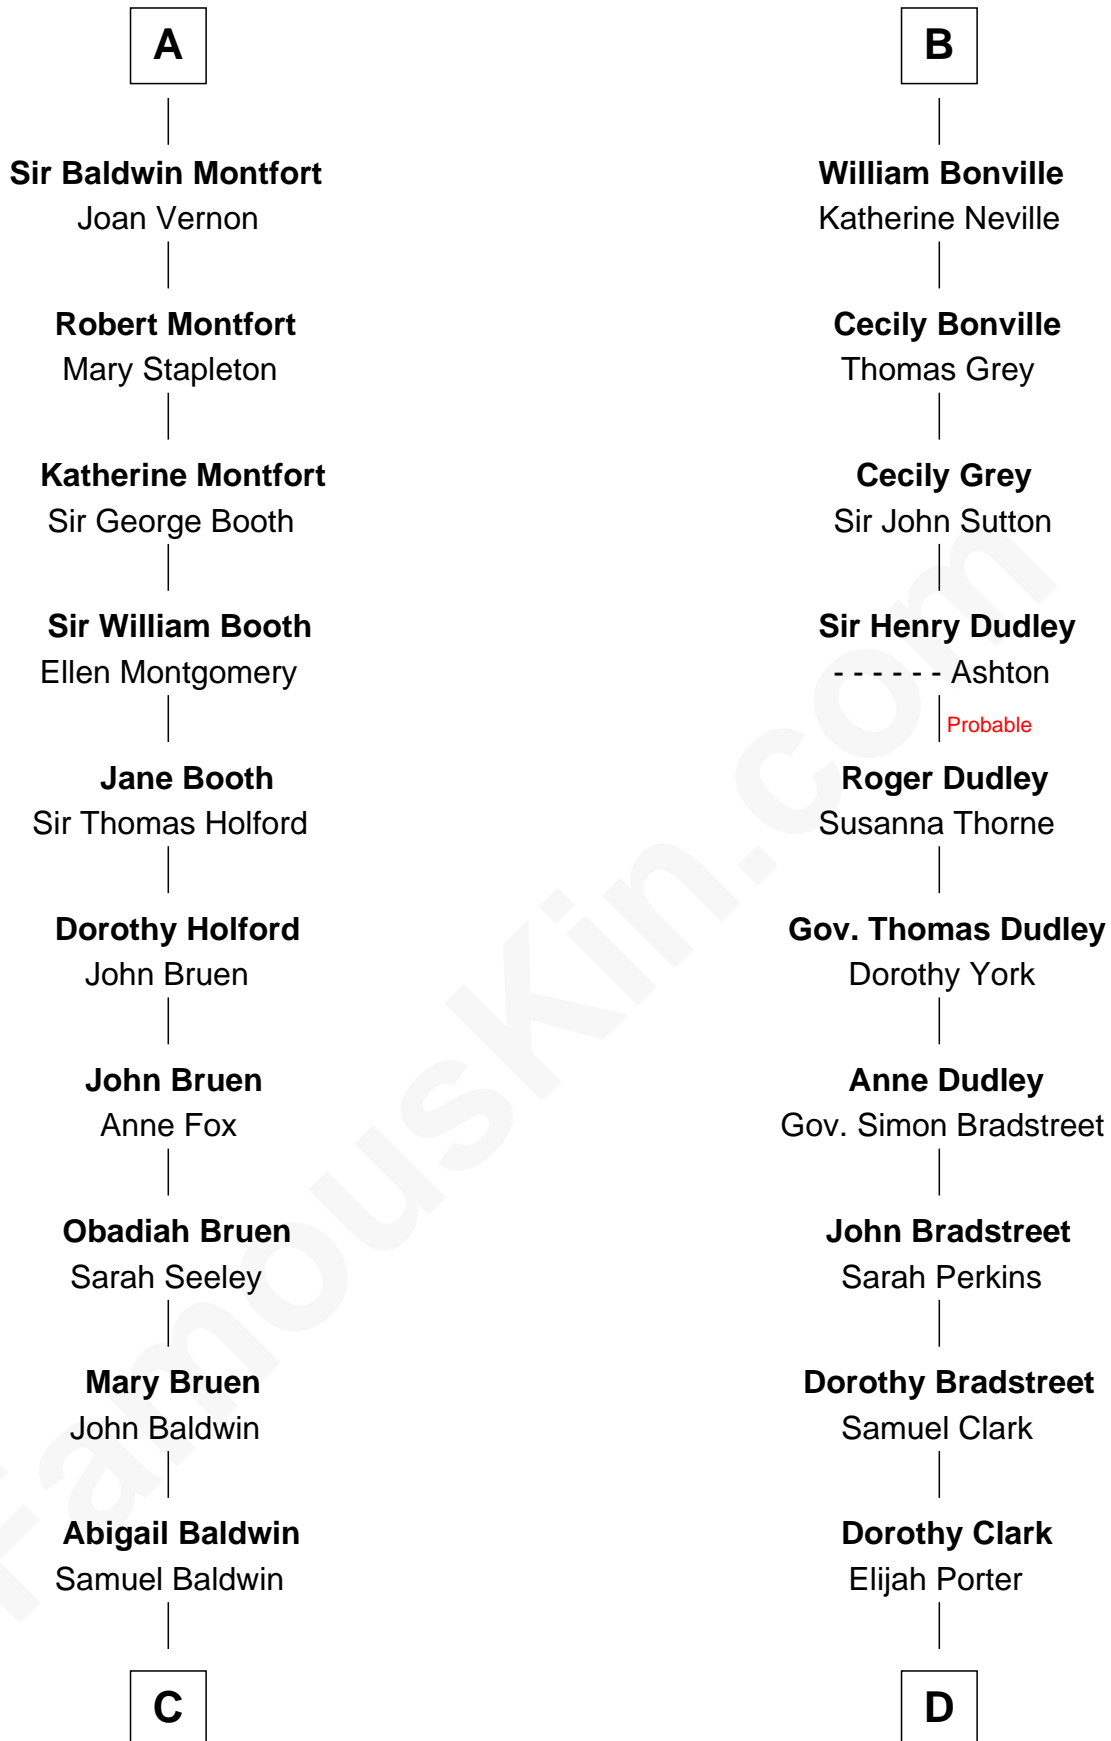

FamousKin.com

Relationship Chart of

Abraham Baldwin

Signer of the U.S. Constitution

19th cousin 1 time removed of

Seth Low

Mayor of New York City President of Columbia University

Sir Humphrey de Bohun

Maud of Eu

C

Timothy Baldwin
Bathsheba Stone

Michael Baldwin
Lucy Dudley

Abraham Baldwin
Signer of the U.S. Constitution

D

Thomas Porter
Ruth Allen

Mary Porter
Seth Low

Abiel Abbot Low
Ellen Almira Dow

Seth Low
Mayor of New York City President of Columbia University