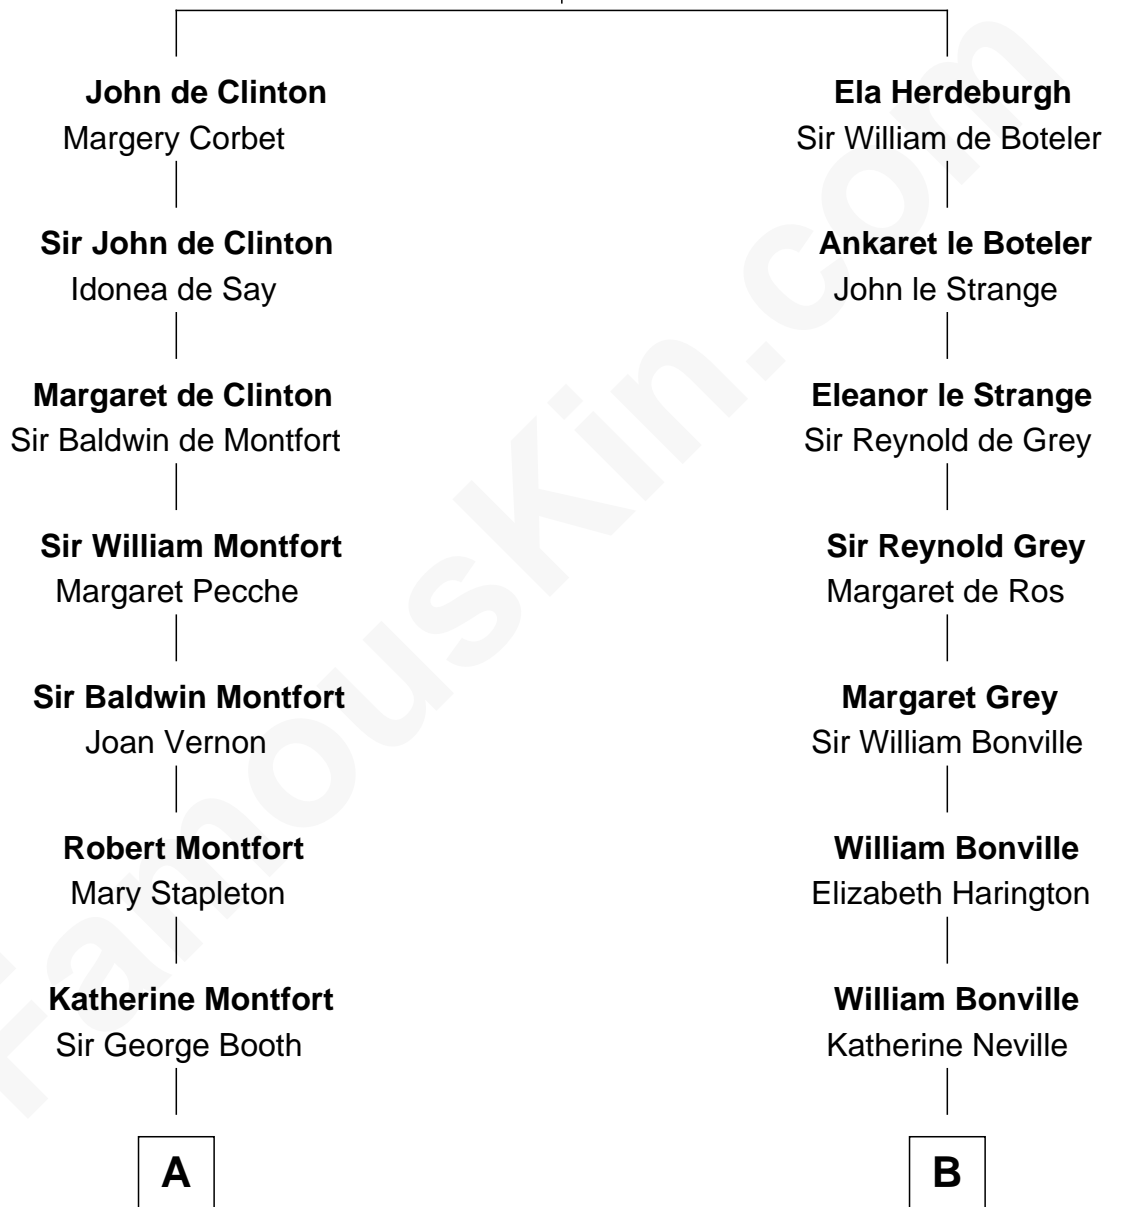

FamousKin.com Relationship Chart of

Abraham Baldwin

Signer of the U.S. Constitution

16th cousin 3 times removed of

Seth Low

Mayor of New York City President of Columbia University

Ida de Odingsells

with husband

John de Clinton

with husband

Sir Roger de Herdeburgh

C

—
Mary Porter

Seth Low

—
Abiel Abbot Low

Ellen Almira Dow

—
Seth Low

Mayor of New York City President of Columbia University

FamousKin.com