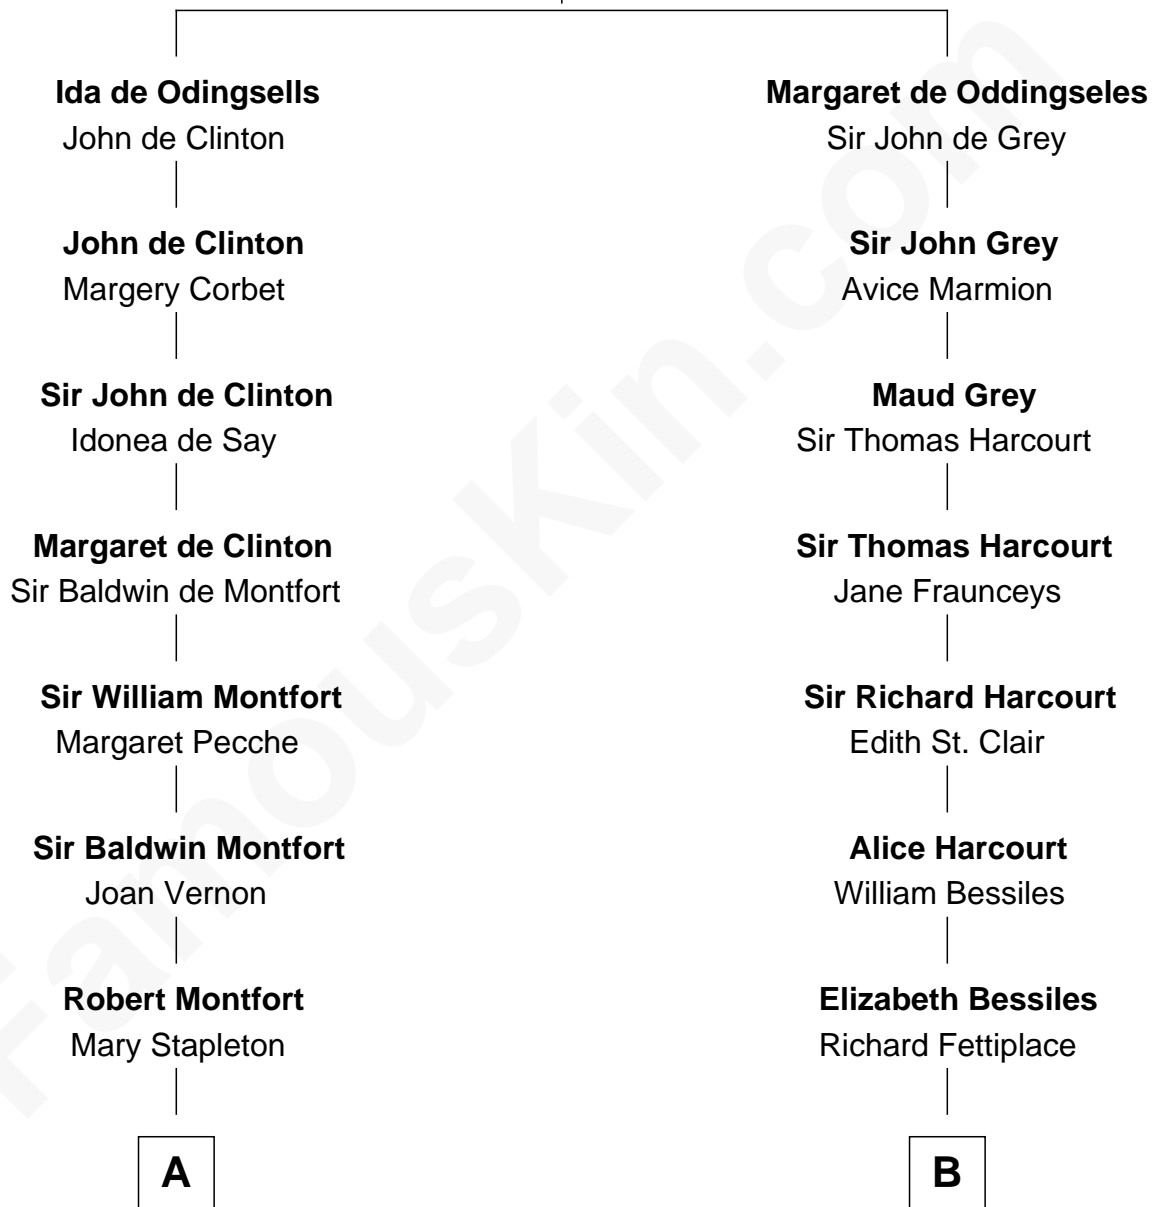

FamousKin.com Relationship Chart of

Abraham Baldwin

Signer of the U.S. Constitution

17th cousin 1 time removed of

Seth Low

Mayor of New York City President of Columbia University

William de Odingsells

Ela FitzWalter

C

Abiel Abbot Low

Ellen Almira Dow

Seth Low

Mayor of New York City President of Columbia University

FamousKin.com