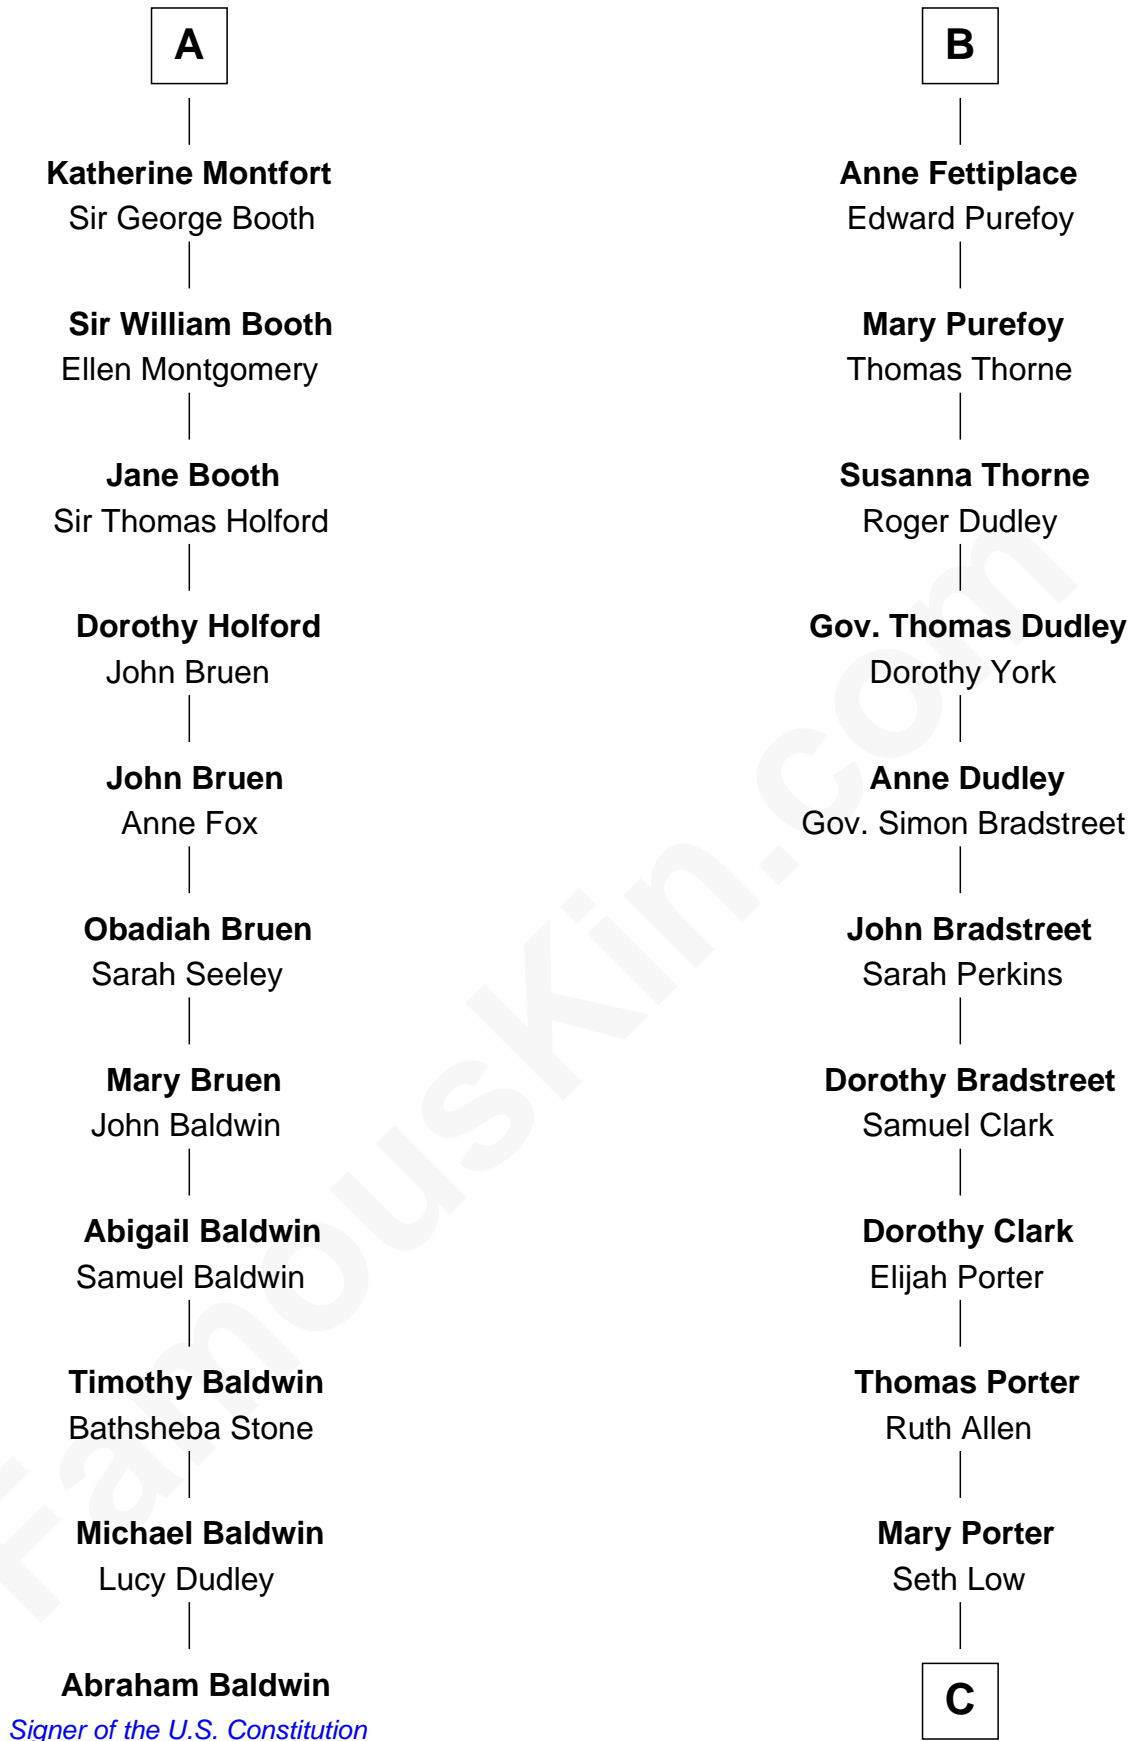

FamousKin.com Relationship Chart of

Abraham Baldwin

Signer of the U.S. Constitution

17th cousin 1 time removed of

Seth Low

Mayor of New York City President of Columbia University

William de Odingsells

Ela FitzWalter

C

Abiel Abbot Low

Ellen Almira Dow

Seth Low

Mayor of New York City President of Columbia University

FamousKin.com