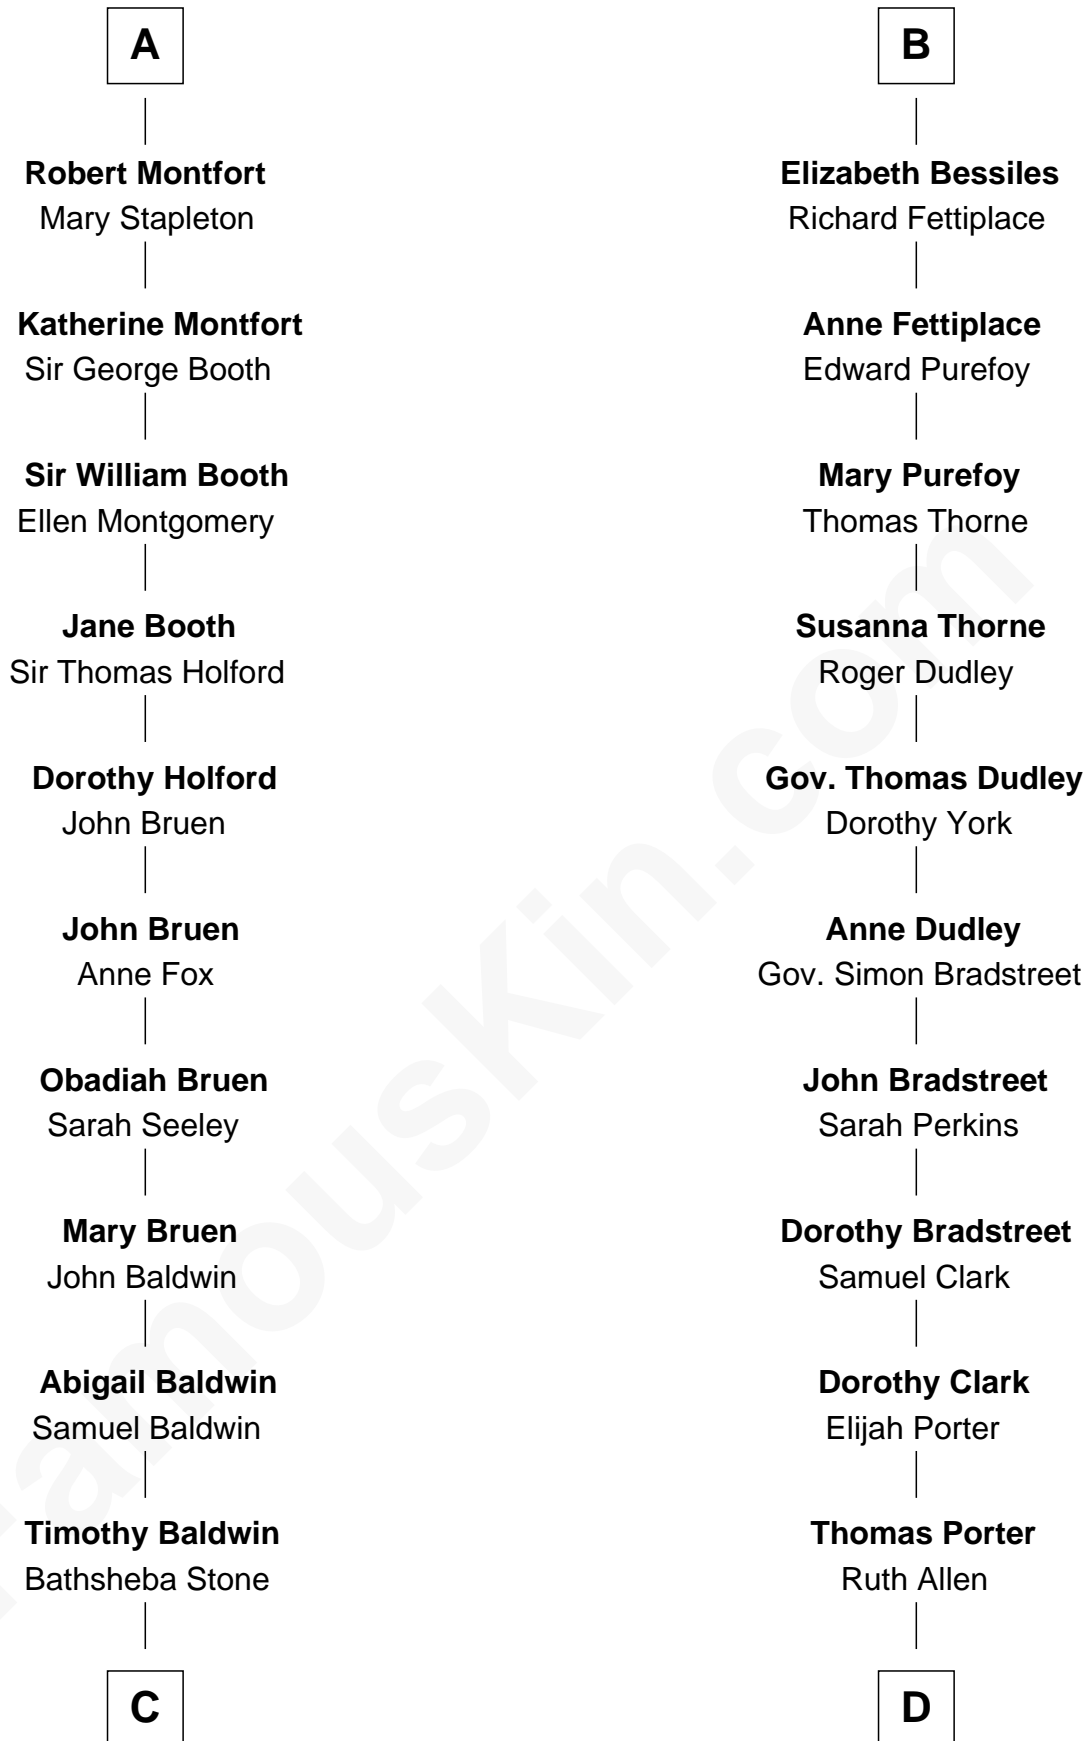

FamousKin.com Relationship Chart of

Abraham Baldwin

Signer of the U.S. Constitution

18th cousin 1 time removed of

Seth Low

Mayor of New York City President of Columbia University

Sir William de Harcourt

*with wife
Alice la Zouche*

Sir William de Harcourt
Joan de Grey

Robert de Pembridge
Juliane - - - - -

Sir Thomas Harcourt
Maud Grey

Juliane de Pembridge
Sir Richard de Vernon

Sir Thomas Harcourt
Jane Fraunceys

Sir Richard Vernon
Joan Griffith

Sir Richard Harcourt
Edith St. Clair

Joan Vernon
Sir Baldwin Montfort

Alice Harcourt
William Bessiles

A

B

C

Michael Baldwin

Lucy Dudley

Abraham Baldwin

Signer of the U.S. Constitution

D

Mary Porter

Seth Low

Abiel Abbot Low

Ellen Almira Dow

Seth Low