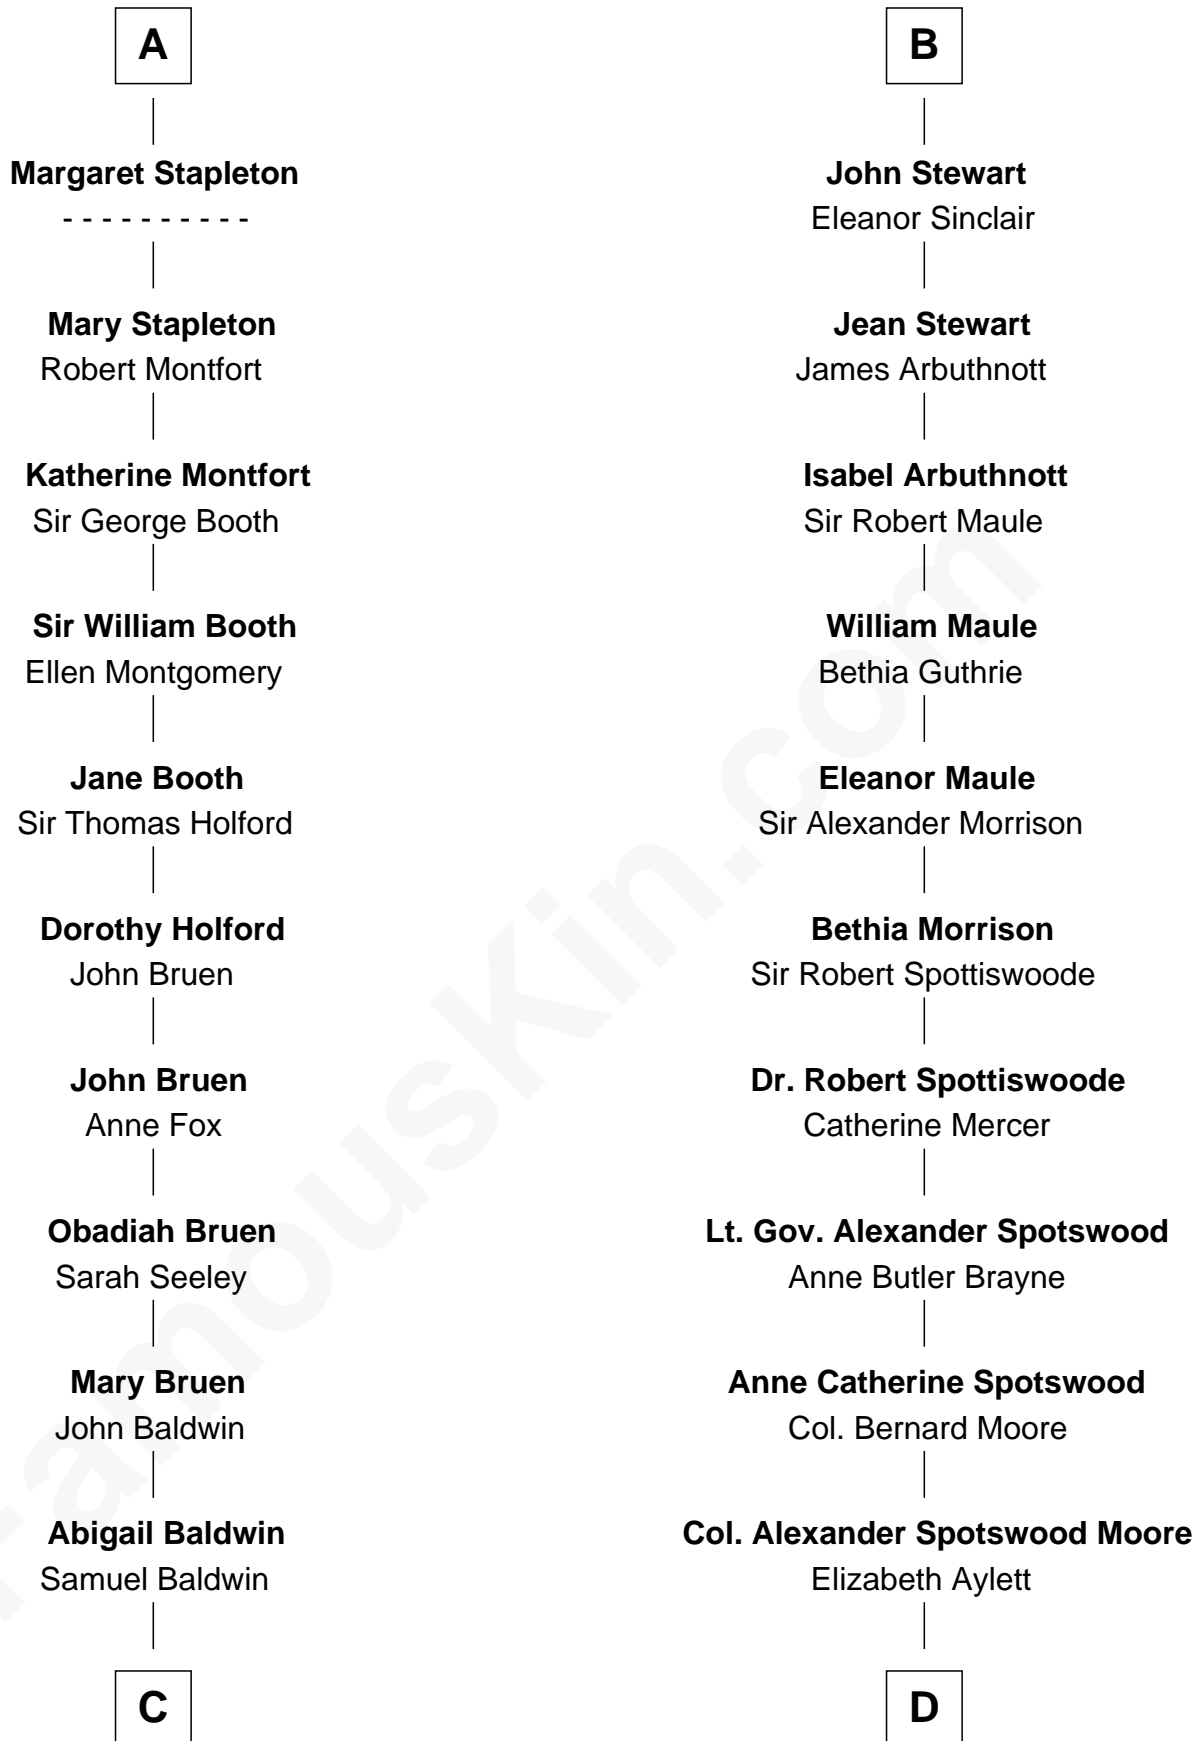

FamousKin.com Relationship Chart of

Abraham Baldwin

Signer of the U.S. Constitution

19th cousin of

Helen Keller

Author and Activist

John, King of England

with wife

Edward III, King of England

Philippa of Hainault

Isabel de Beaupré

John de Longland

John of Gaunt

Katherine Roet

Margaret Longland

John Deviock

Sir John Beaufort

Margaret de Holand

Margaret Deviock

John Stapleton

Joan Beaufort

Sir James Stewart

A

B

C

Timothy Baldwin
Bathsheba Stone

Michael Baldwin
Lucy Dudley

Abraham Baldwin
Signer of the U.S. Constitution

D

Mary Fairfax Moore
David Keller

Arthur Henley Keller
Kate Adams

Helen Keller
Author and Activist