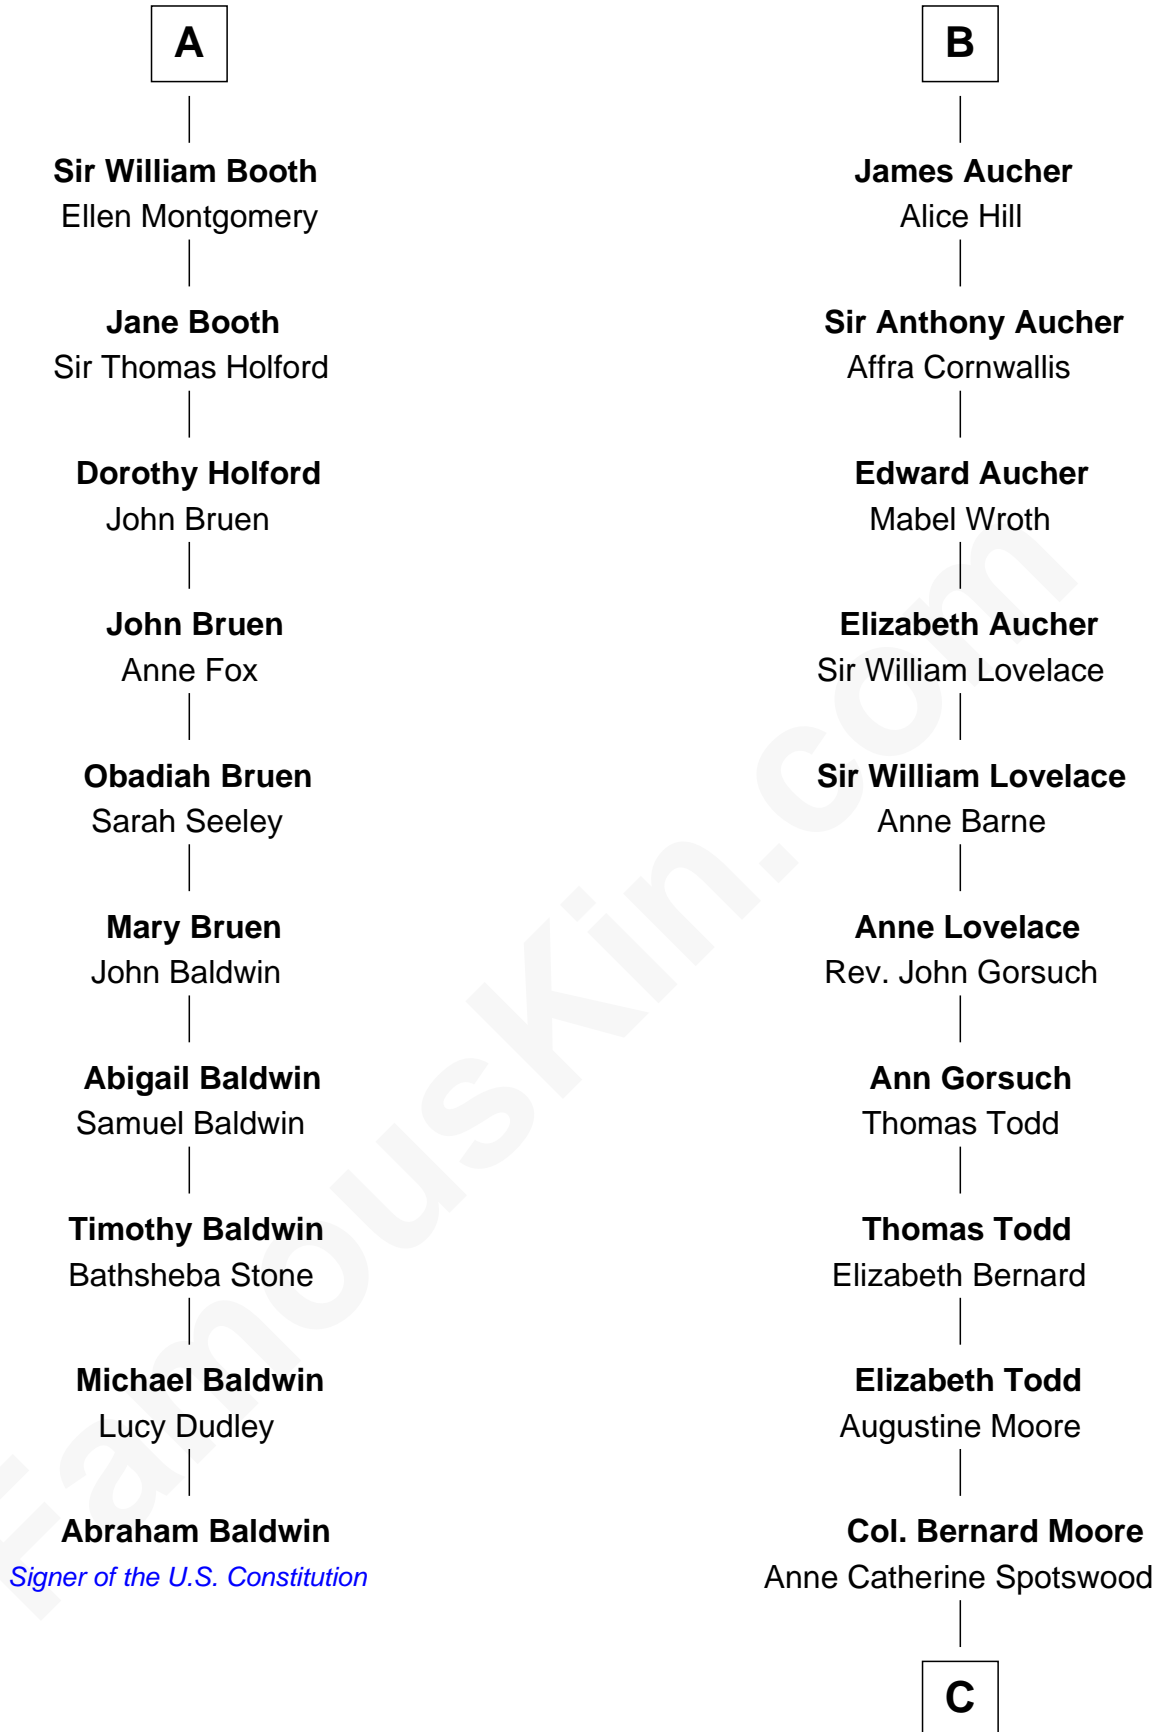

FamousKin.com

Relationship Chart of

Abraham Baldwin

Signer of the U.S. Constitution

16th cousin 4 times removed of

Helen Keller

Author and Activist

Geoffrey de Say
Idonea de Leyburn

Sir Geoffrey de Say
Maud de Beauchamp

Idonea de Say
Sir John de Clinton

Margaret de Clinton
Sir Baldwin de Montfort

Sir William Montfort
Margaret Pecche

Sir Baldwin Montfort
Joan Vernon

Robert Montfort
Mary Stapleton

Katherine Montfort
Sir George Booth

A

Juliane de Say
Sir Roger de Northwode

John de Northwode
Joan Hert

Juliana de Northwode
John Digge

Elizabeth Digge
Henry Aucher

Henry Aucher
Joan St. Leger

Henry Aucher
Isabella Boleyn

John Aucher
Margaret Church

B

C

Col. Alexander Spotswood Moore

Elizabeth Aylett

Mary Fairfax Moore

David Keller

Arthur Henley Keller