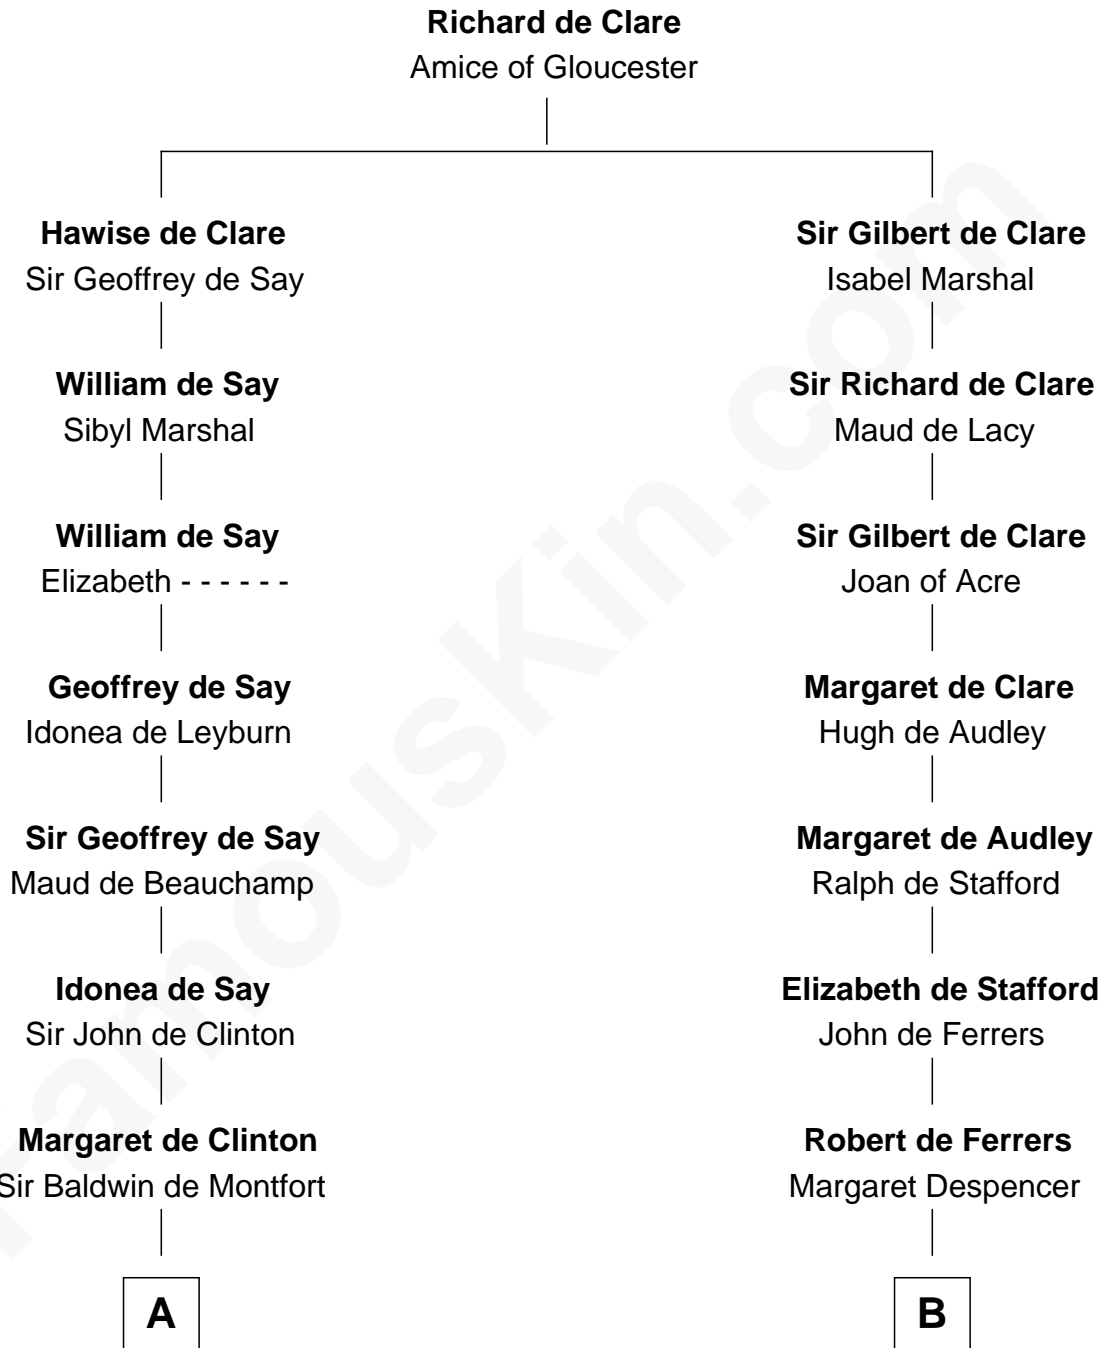

FamousKin.com

Relationship Chart of

Abraham Baldwin

Signer of the U.S. Constitution

20th cousin 1 time removed of

Melvil Dewey

Inventor of the Dewey Decimal System

C

Abigail Baldwin

Samuel Baldwin

Timothy Baldwin

Bathsheba Stone

Michael Baldwin

Lucy Dudley

Abraham Baldwin

Signer of the U.S. Constitution