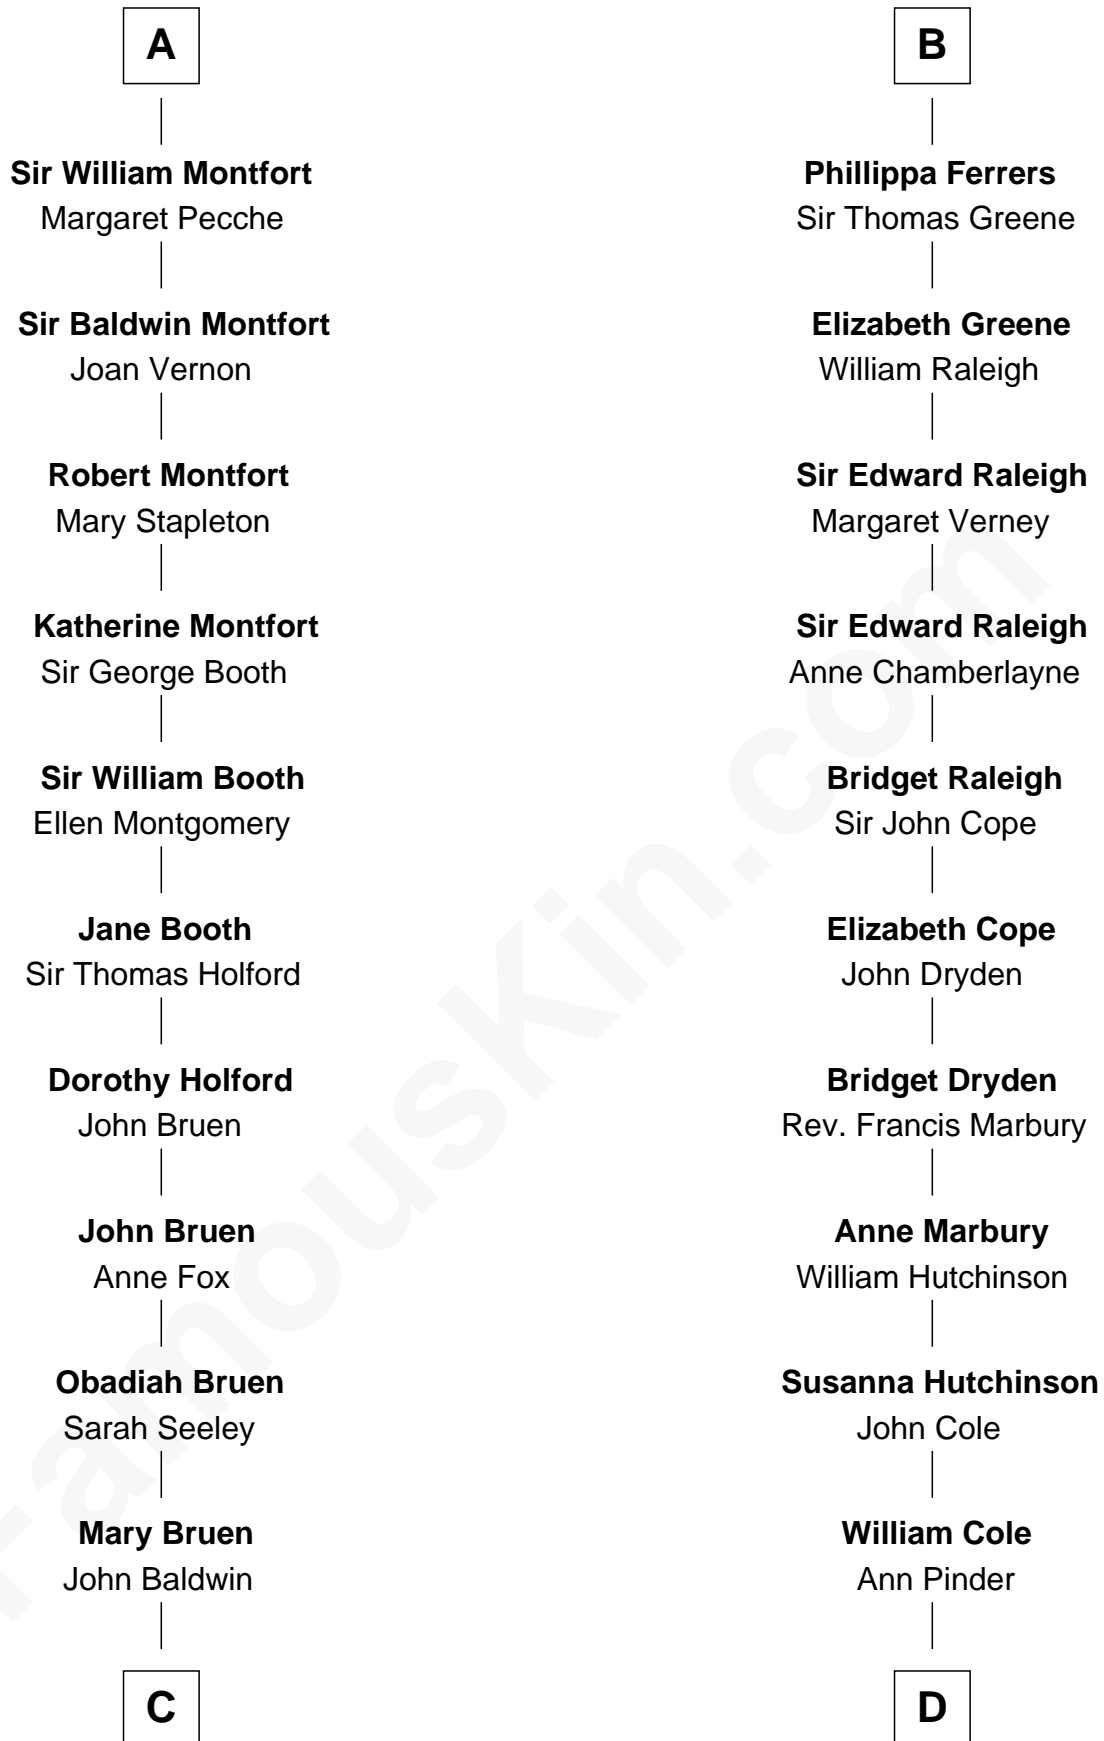

FamousKin.com

Relationship Chart of

Abraham Baldwin

Signer of the U.S. Constitution

20th cousin 1 time removed of

Melvil Dewey

Inventor of the Dewey Decimal System

C

Abigail Baldwin

Samuel Baldwin

Timothy Baldwin

Bathsheba Stone

Michael Baldwin

Lucy Dudley

Abraham Baldwin

Signer of the U.S. Constitution