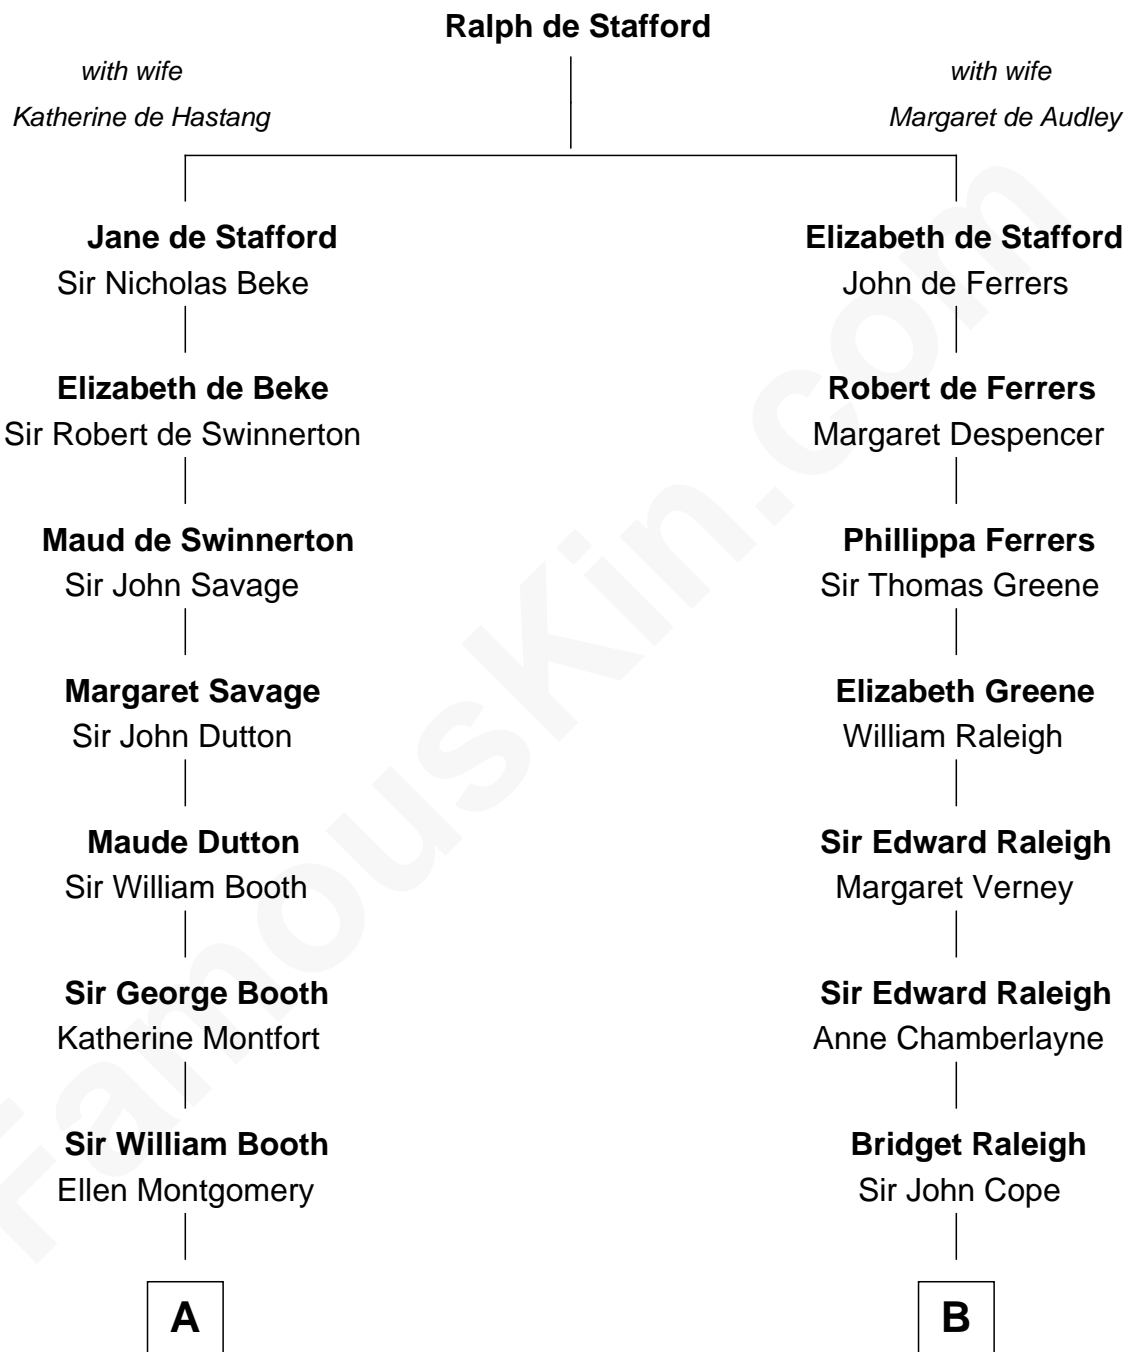

FamousKin.com Relationship Chart of

Abraham Baldwin

Signer of the U.S. Constitution

15th cousin 1 time removed of

Melvil Dewey

Inventor of the Dewey Decimal System

A

Jane Booth
Sir Thomas Holford

Dorothy Holford
John Bruen

John Bruen
Anne Fox

Obadiah Bruen
Sarah Seeley

Mary Bruen
John Baldwin

Abigail Baldwin
Samuel Baldwin

Timothy Baldwin
Bathsheba Stone

Michael Baldwin
Lucy Dudley

Abraham Baldwin