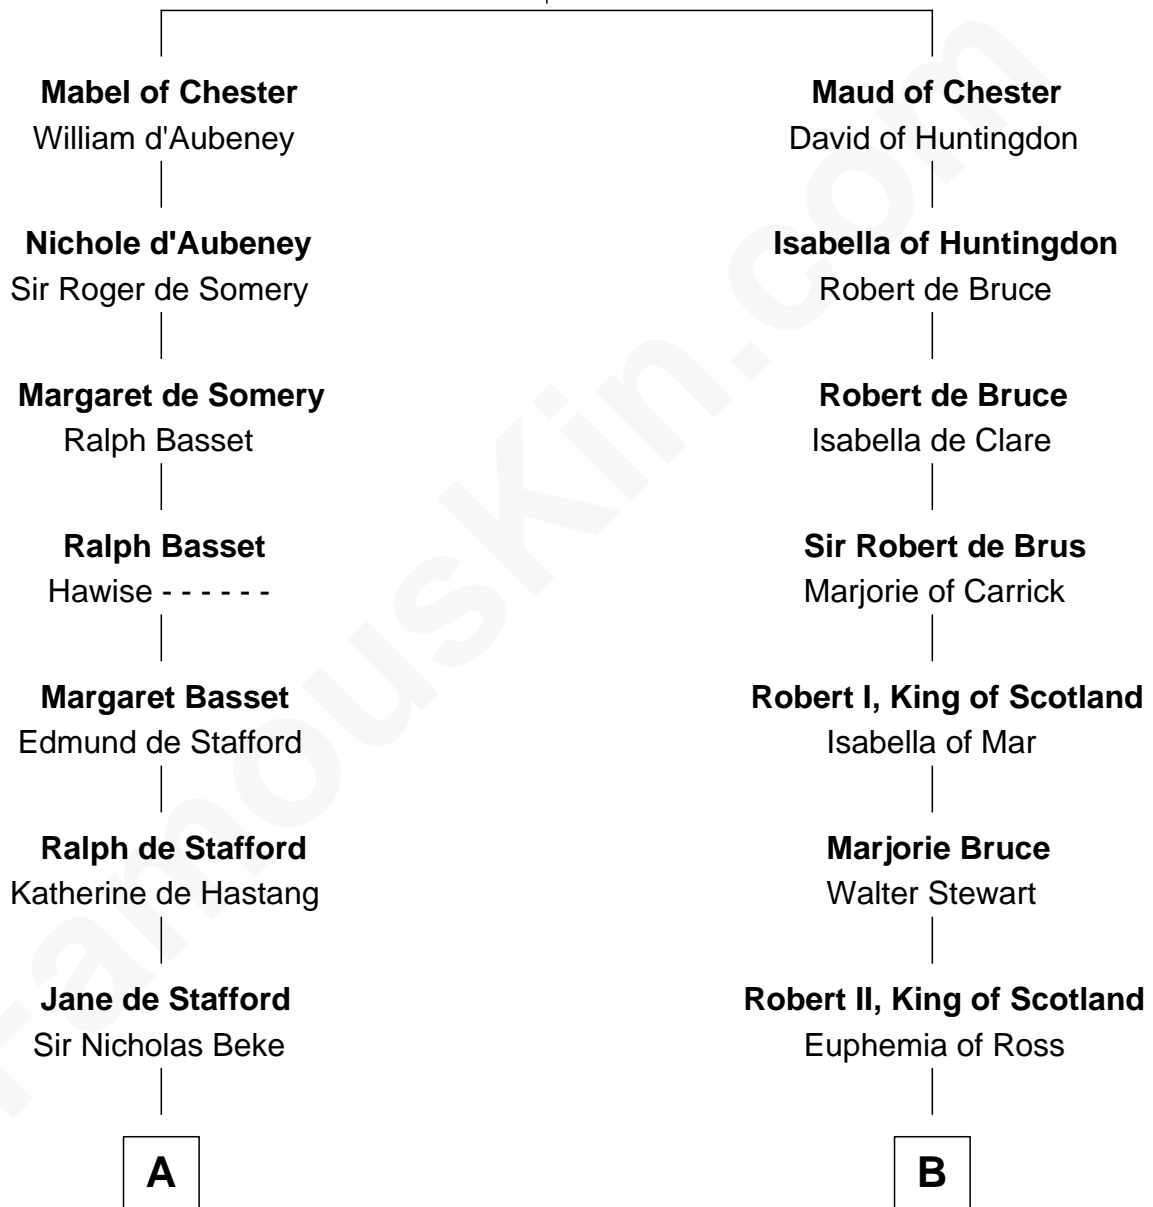

FamousKin.com Relationship Chart of

Abraham Baldwin

Signer of the U.S. Constitution

18th cousin 3 times removed of

Philip Livingston

Signer of the Declaration of Independence

Hugh de Kevelioc
Bertrade de Montfort

C

Mary Bruen
John Baldwin

Abigail Baldwin
Samuel Baldwin

Timothy Baldwin
Bathsheba Stone

Michael Baldwin
Lucy Dudley

Abraham Baldwin
Signer of the U.S. Constitution

D

Philip Livingston
Catrina Van Brugh

Philip Livingston
Signer of Declaration of Independence

FamousKin.com