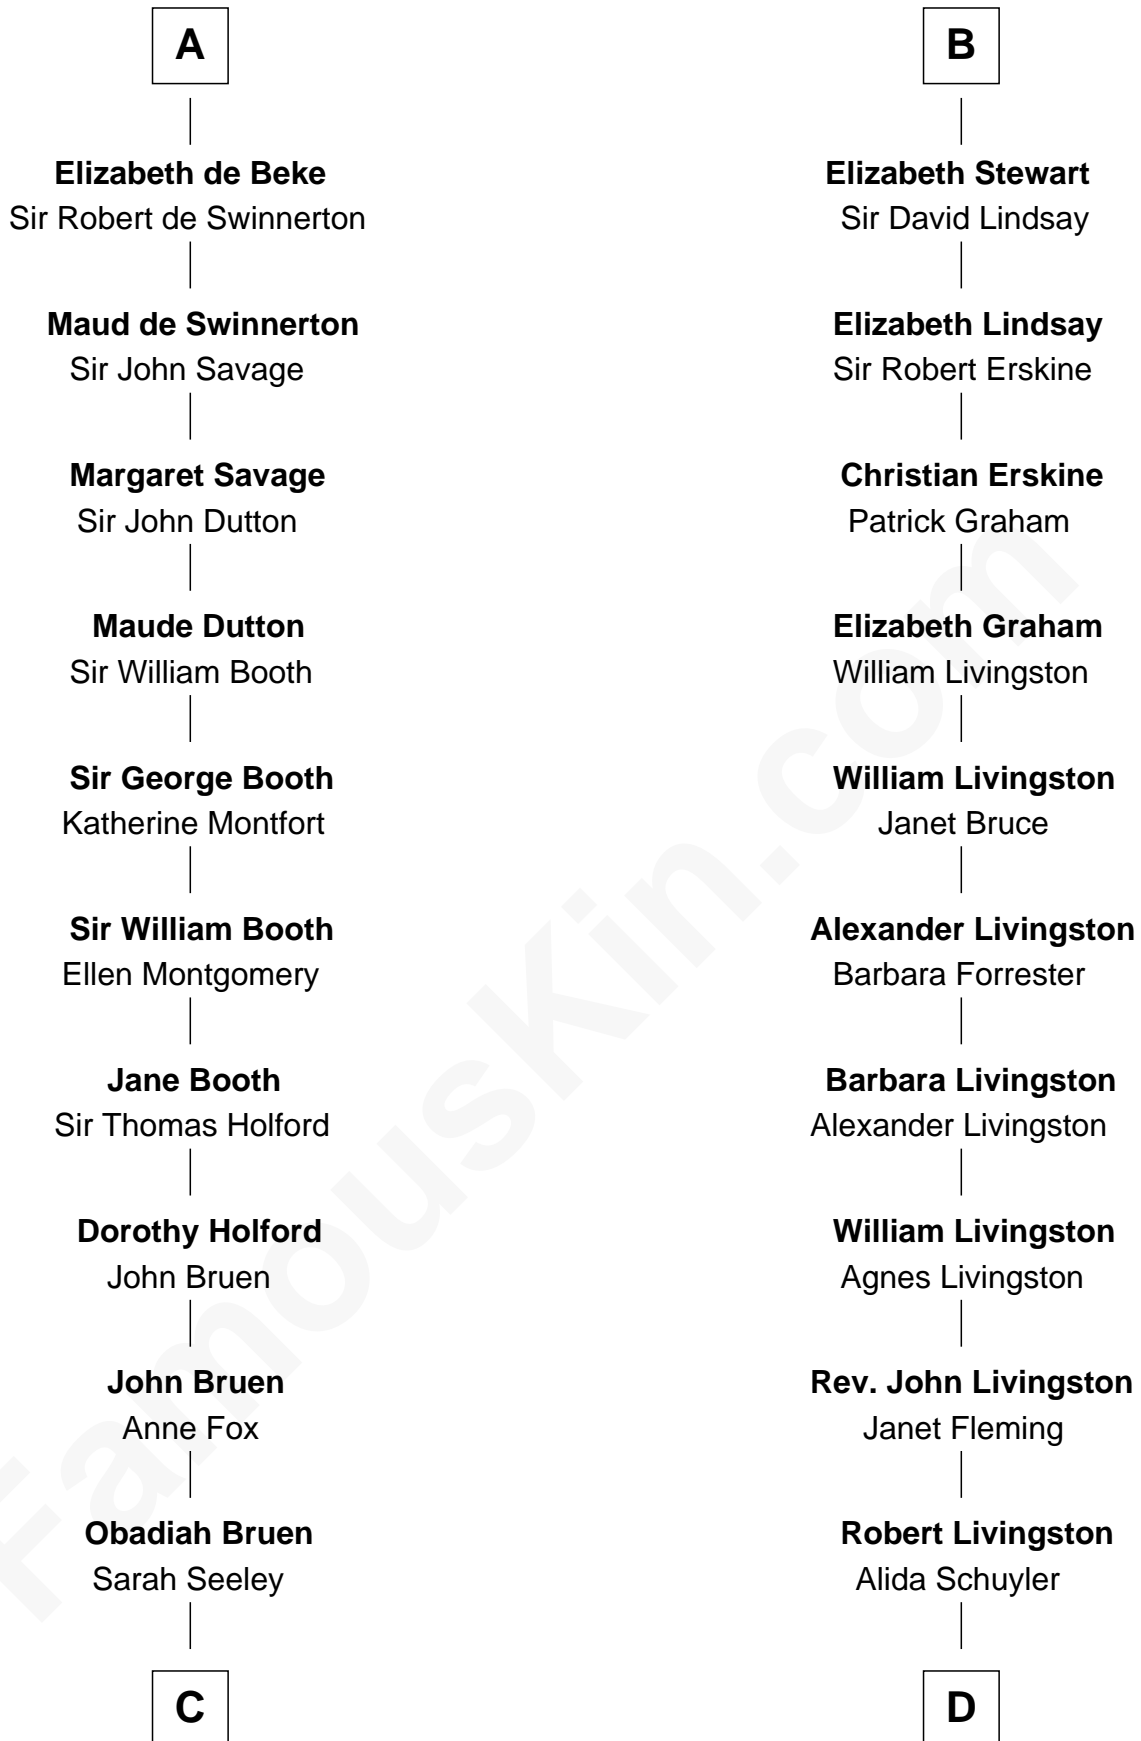

FamousKin.com Relationship Chart of

Abraham Baldwin

Signer of the U.S. Constitution

18th cousin 3 times removed of

Philip Livingston

Signer of the Declaration of Independence

Hugh de Kevelioc
Bertrade de Montfort

C

Mary Bruen
John Baldwin

Abigail Baldwin
Samuel Baldwin

Timothy Baldwin
Bathsheba Stone

Michael Baldwin
Lucy Dudley

Abraham Baldwin
Signer of the U.S. Constitution

D

Philip Livingston
Catrina Van Brugh