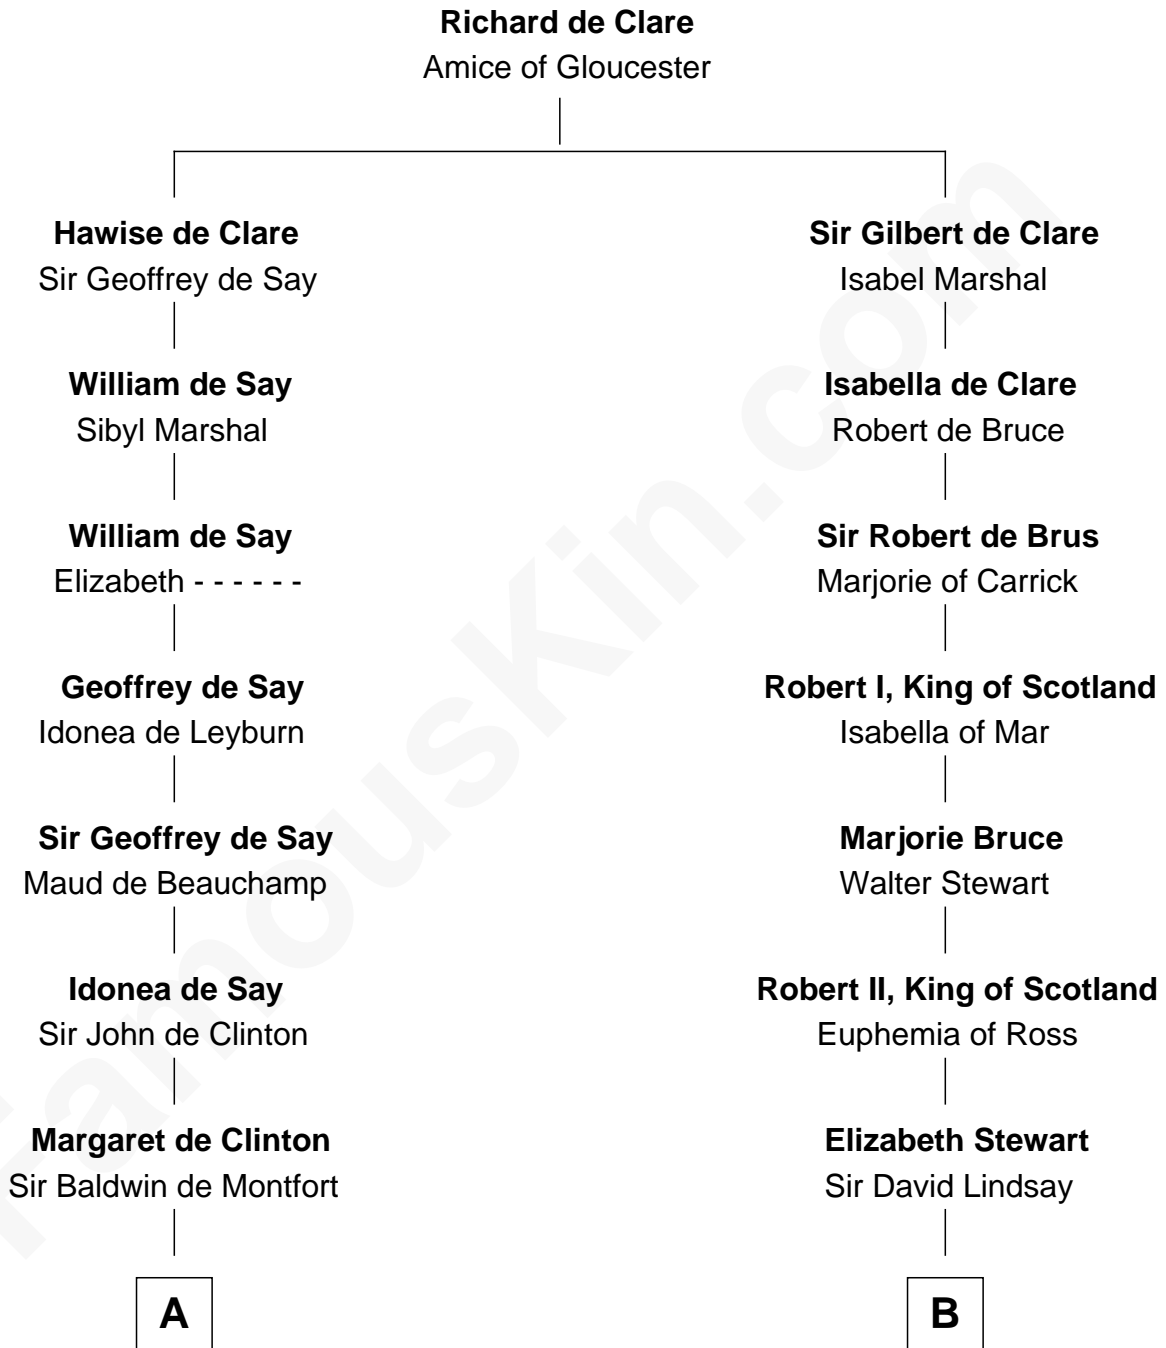

FamousKin.com Relationship Chart of

Abraham Baldwin

Signer of the U.S. Constitution

17th cousin 3 times removed of

Philip Livingston

Signer of the Declaration of Independence

C

—
Abigail Baldwin

Samuel Baldwin

—
Timothy Baldwin

Bathsheba Stone

—
Michael Baldwin

Lucy Dudley

—
Abraham Baldwin

Signer of the U.S. Constitution

FamousKin.com